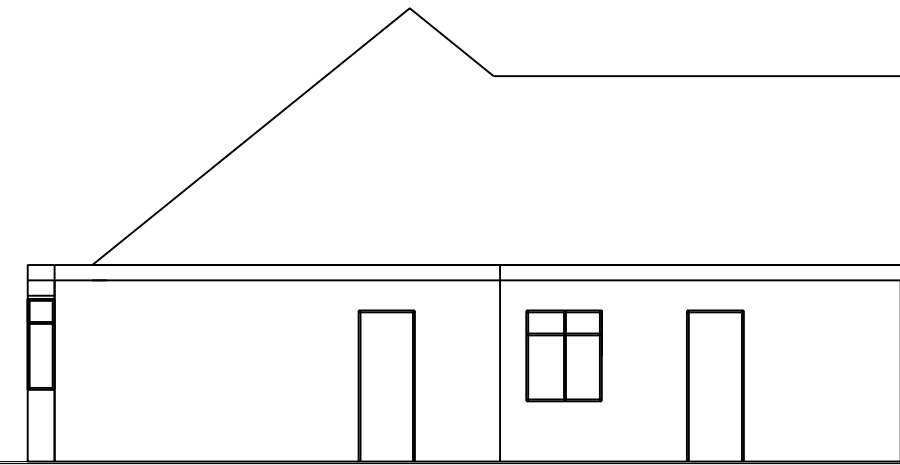

Existing Front elevation

Existing side elevation

Existing rear elevation

Existing side elevation

Scale bar scale 1: 100

No.	Revision/Issue	Date
KVL Designs Ltd. kvldesignsltd@hotmail.com		
Title : Proposed Side and front extension with loft conversion, hip to gable with rear dormer.		
at 2b Collage Ave, Maidenhead, SL6 6AJ		
DWG no. 2b/Col/03		
09/08/23		
1:100 @ A3		