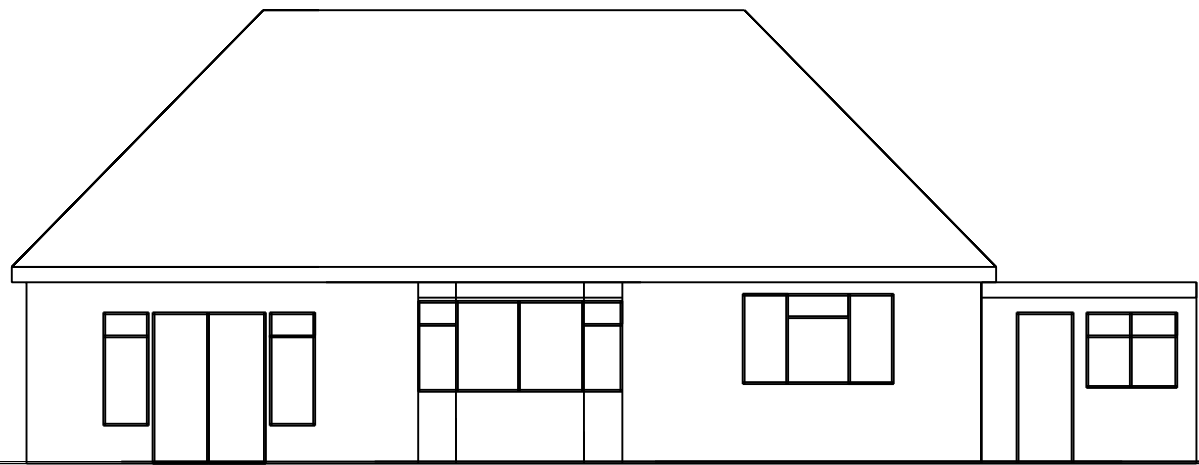

Existing Front elevation

Existing side elevation

Existing rear elevation

Existing side elevation

Scale bar scale 1: 100

No.	Revision/Issue	Date
KVL Designs Ltd. kvldesignsltd@hotmail.com		
Title : Proposed Side and front extension with loft conversion, hip to gable with rear dormer.		
at 2b Collage Ave, Maidenhead, SL6 6AJ		
DWG no. 2b/Col/03		
09/08/23		
1:100 @ A3		