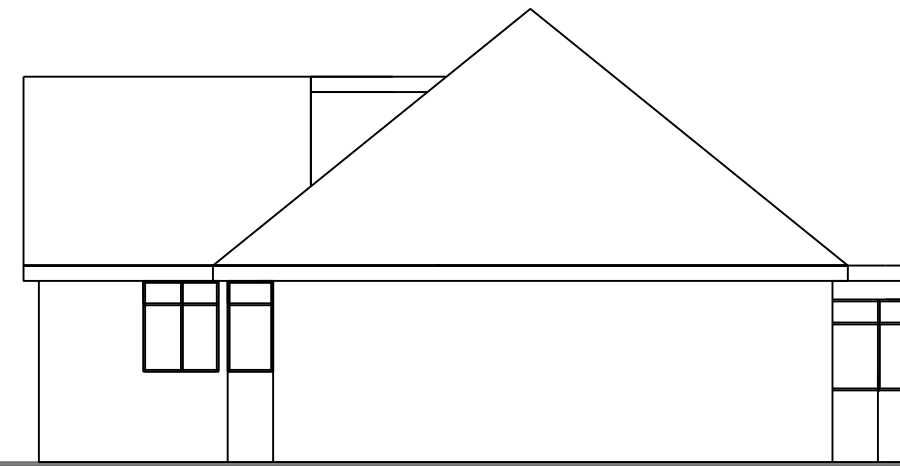

Existing Front elevation

Existing side elevation

Existing rear elevation

Existing side elevation

Scale bar scale 1: 100

No.	Revision/Issue	Date
KVL Designs Ltd. kvldesignsltd@hotmail.com		
Title : Proposed Side and front extension with loft conversion, hip to gable with rear dormer.		
at 2b Collage Ave, Maidenhead, SL6 6AJ		
DWG no. 2b/Col/03		
09/08/23		
1:100 @ A3		