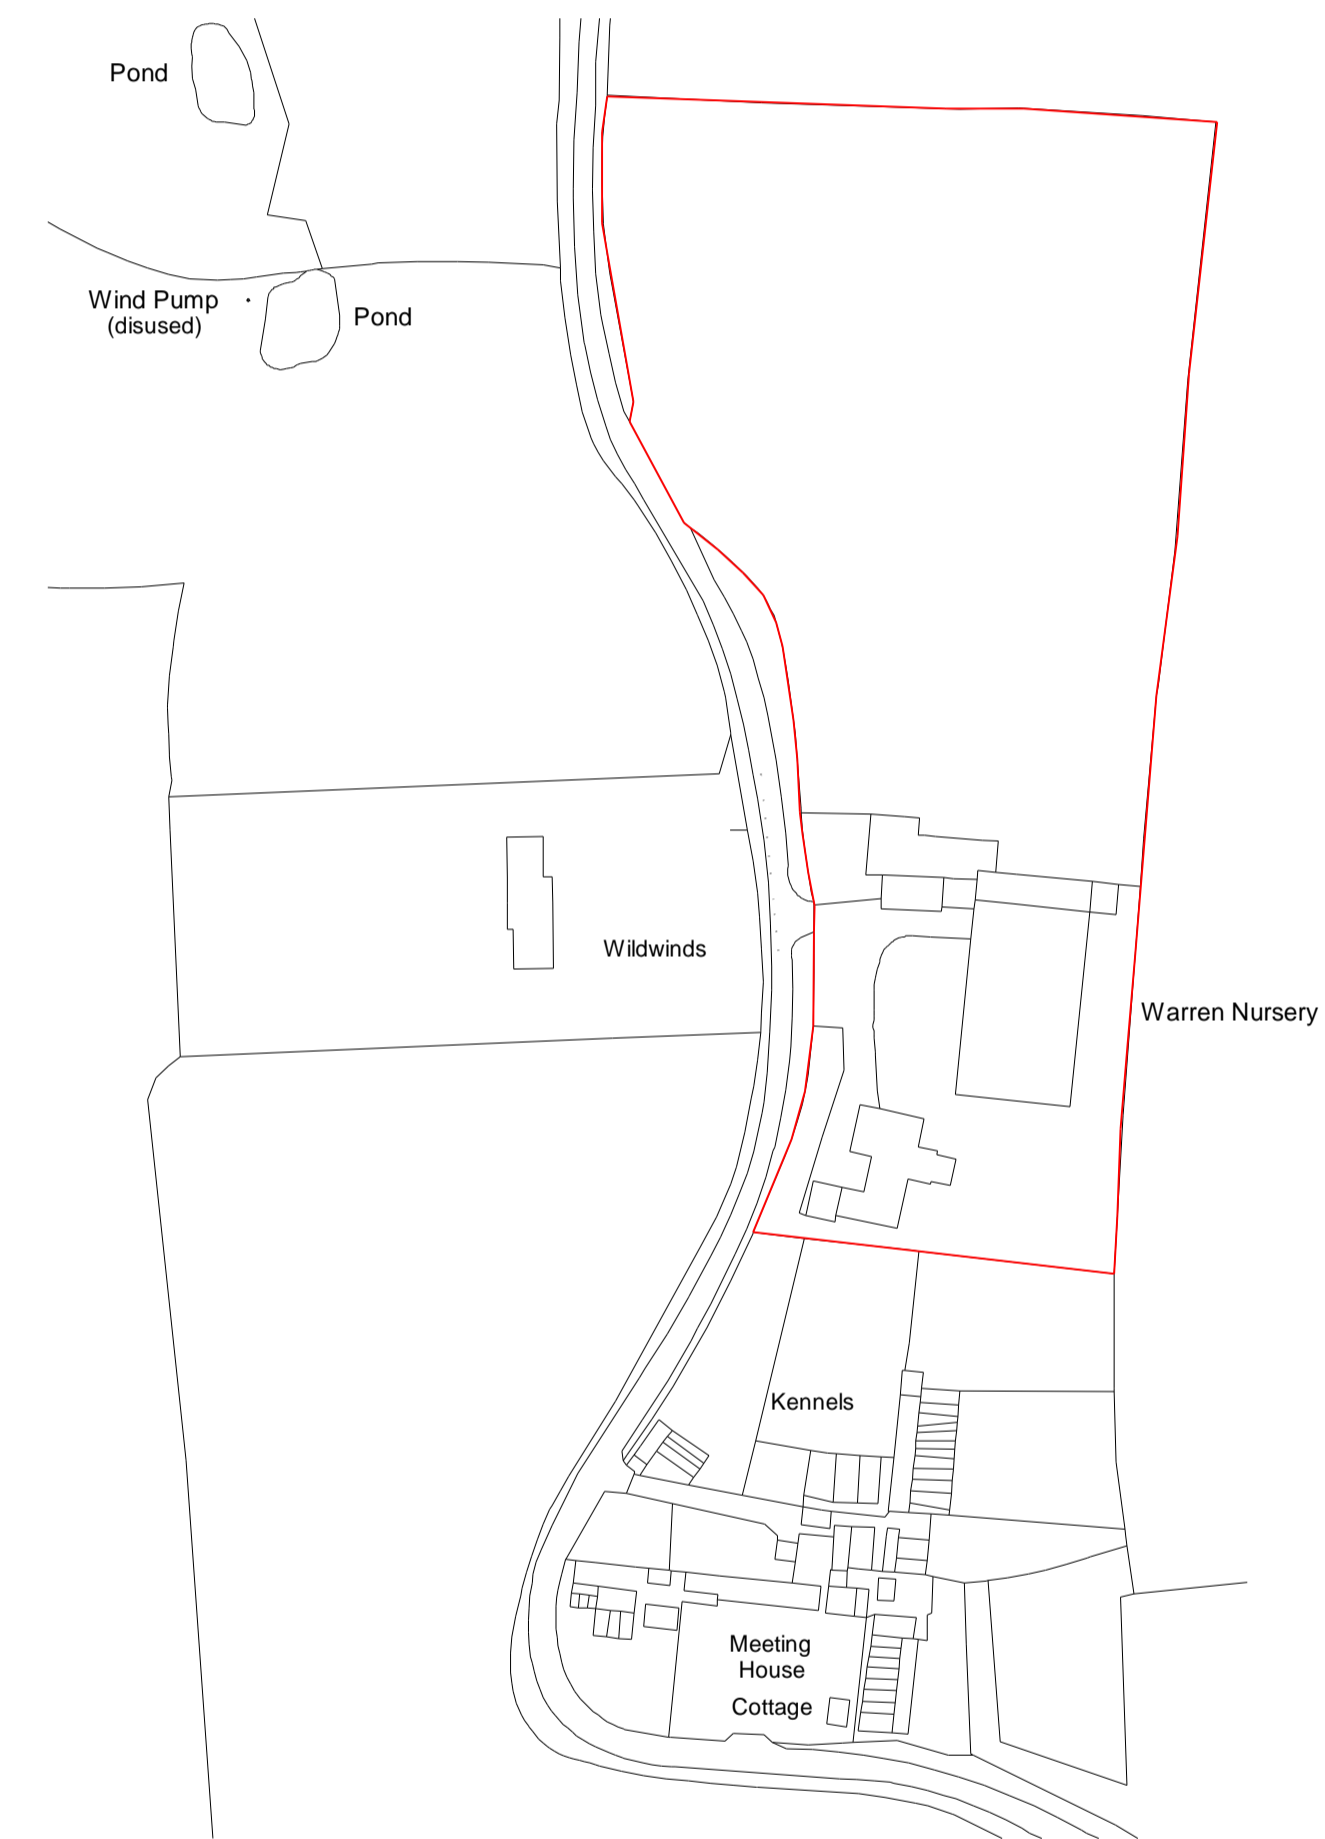

1 Location Plan
1 : 1250

Revision Number	Revision Description	Revision Date	Issued by
Revision			

Planning

Status:

telephone: 01462 453931
email: info@croearchitects.co.uk
web: www.croearchitects.co.uk

Project:
Warren Nursery,
Warren Lane,
Cottered,
SG9 9QG

Drawing name:
Location and Existing site plan

Scale: As indicated	A1	Drawing number	Revision
Date:	Feb 24	23104 - 001	
Drawn by:	Author