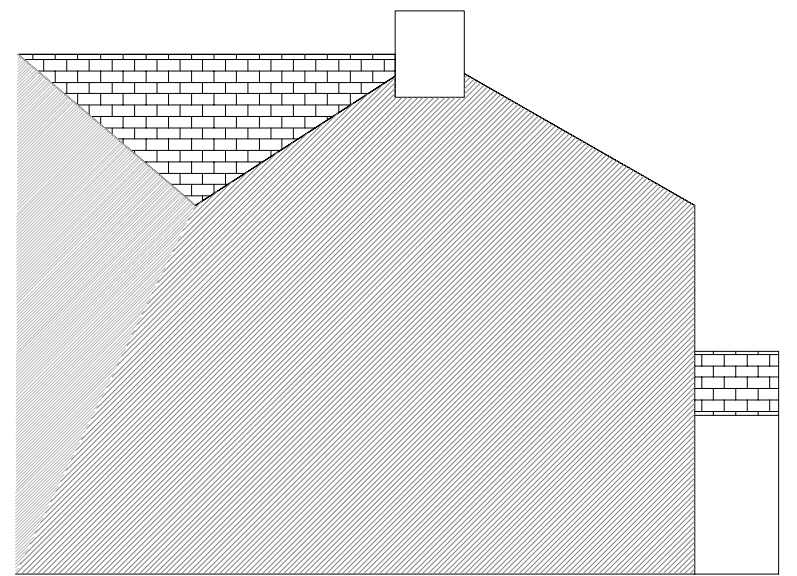

Front Elevation

Ground Floor

First Floor

Side Elevation

Side Elevation

7 Springfield Terrace  
Stroud GL5 4QJ  
Floor Plans and elevations as is  
Scale 1:100 on A3