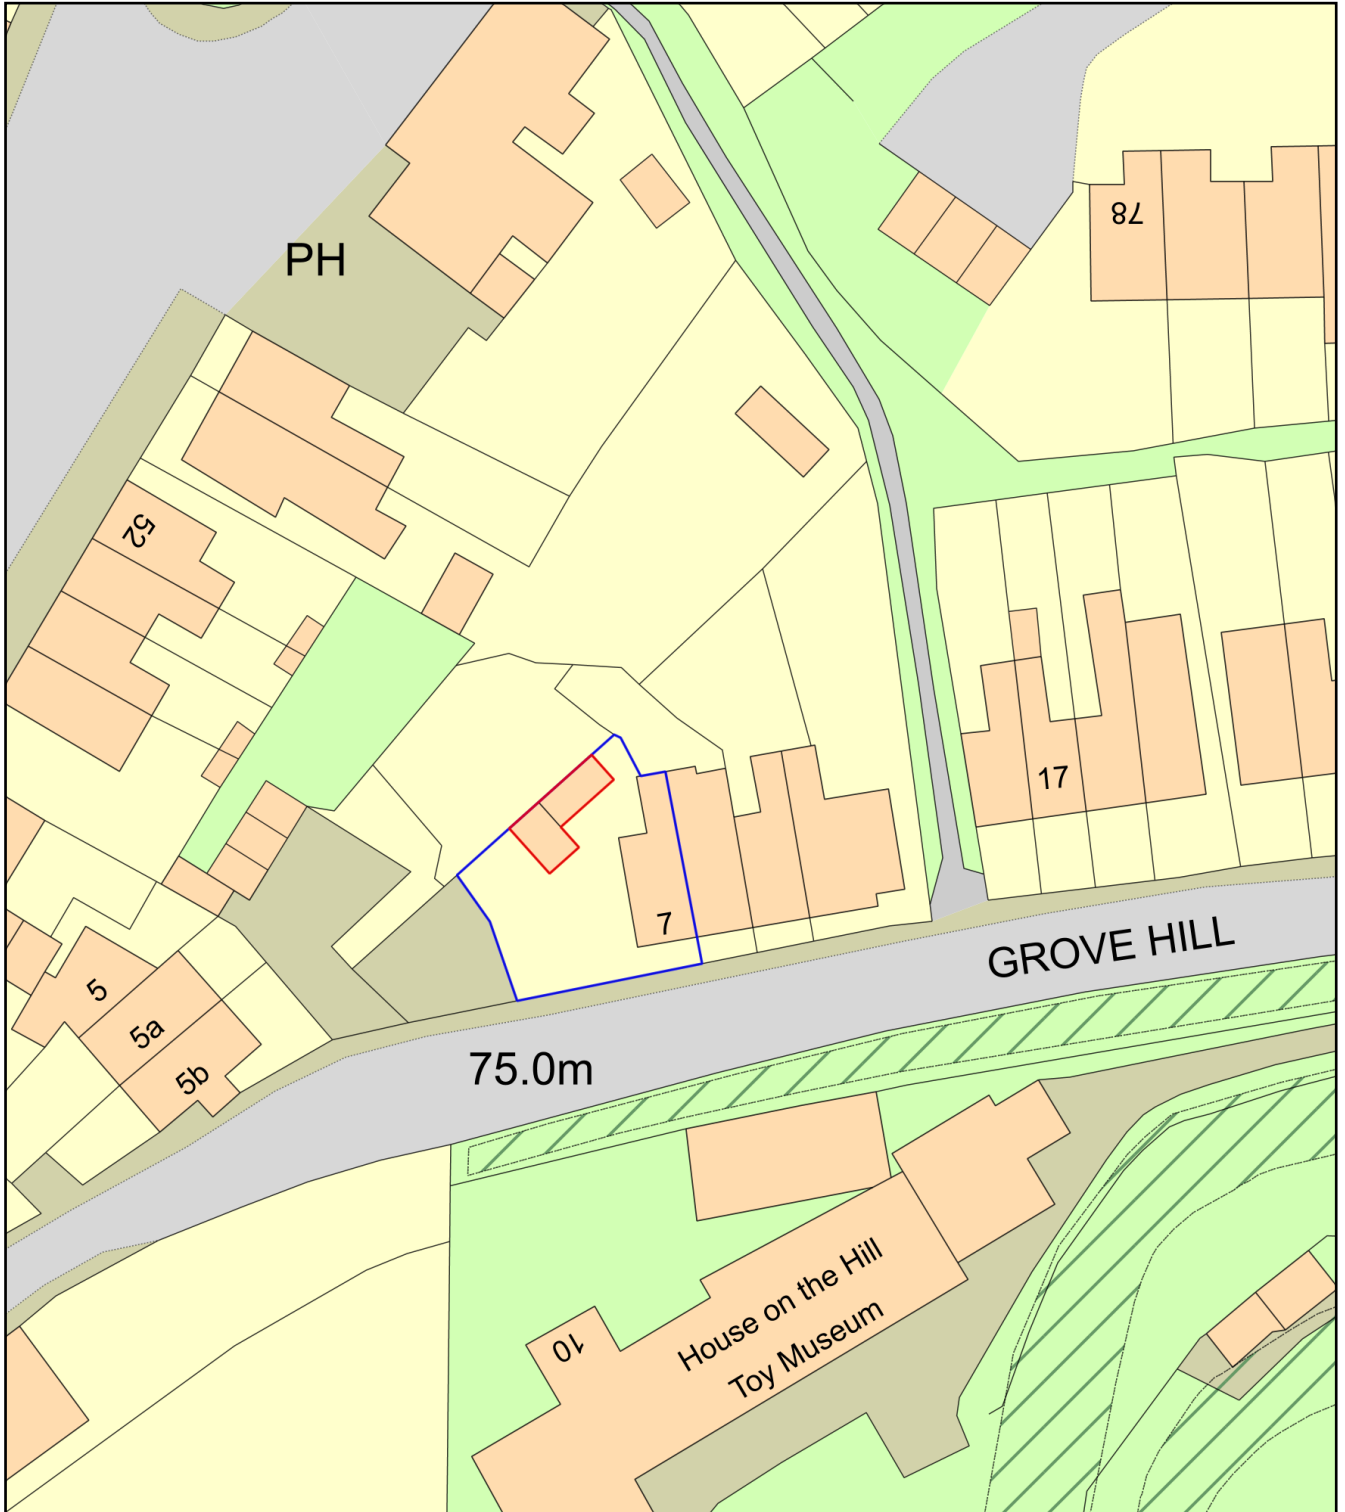

Demolition of outbuildings

Plan Produced for: Caitlin Clancy

Date Produced: 17 Apr 2024

Plan Reference Number: TQRQM24108191524490

Scale: 1:500 @ A4