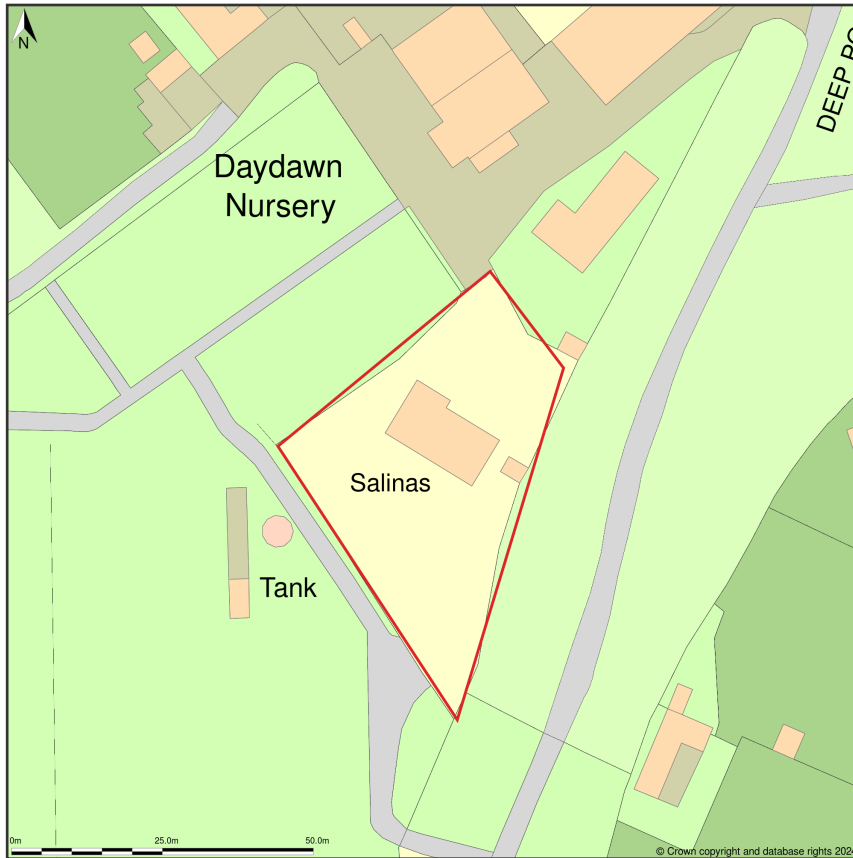

Salinas, Deep Pool Lane, Chobham, Woking, Surrey, GU24 8AS

Location Plan shows area bounded by: 498359.25, 160670.31 498500.67, 160811.73 (at a scale of 1:1250), OSGridRef: SU98426074. The representation of a road, track or path is no evidence of a right of way. The representation of features as lines is no evidence of a property boundary.

Produced on 18th Apr 2024 from the Ordnance Survey National Geographic Database and incorporating surveyed revision available at this date. Reproduction in whole or part is prohibited without the prior permission of Ordnance Survey. © Crown copyright 2024. Supplied by [www.buyaplan.co.uk](http://www.buyaplan.co.uk) a licensed Ordnance Survey partner (100053143). Unique plan reference: #00893938-ACDEB6.