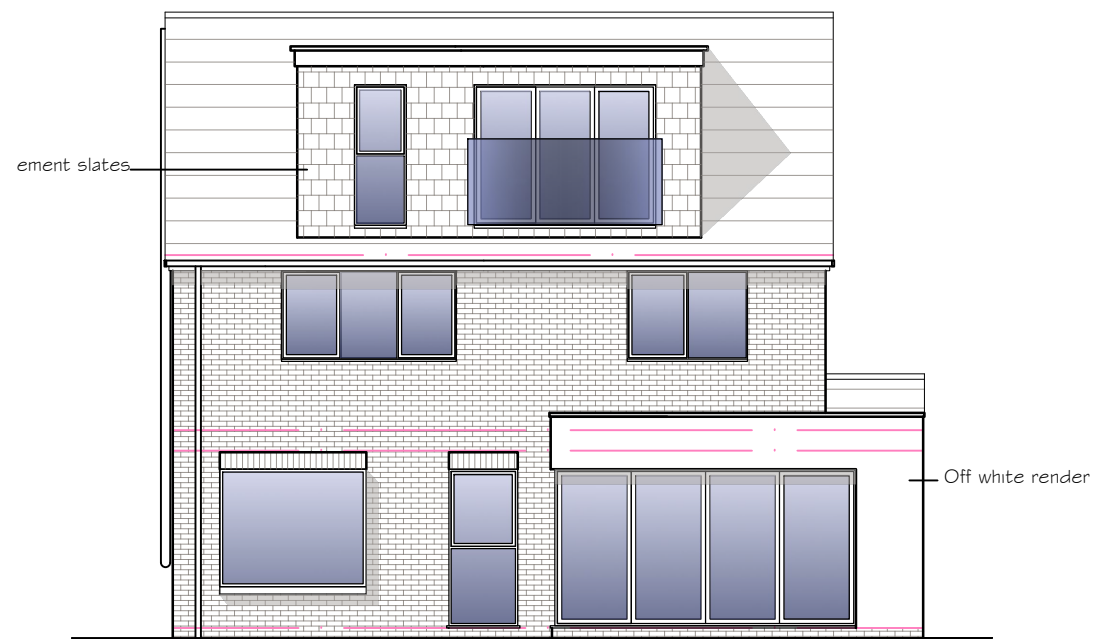

FRONT ELEVATION

RIGHT FLANK ELEVATION

REAR ELEVATION

LEFT FLANK ELEVATION

drawn NB	project 12 CIRCLE GARDENS, BYFLEET	purpose of issue PLANNING
checked NB	scale @ A3 :100	drawing no 23 4/03/04
date Feb 24	drawing PROPOSED ELEVATIONS	rev
Nicola Broomer ARB RIBA		nbarchitects@btinternet.com/07740871219