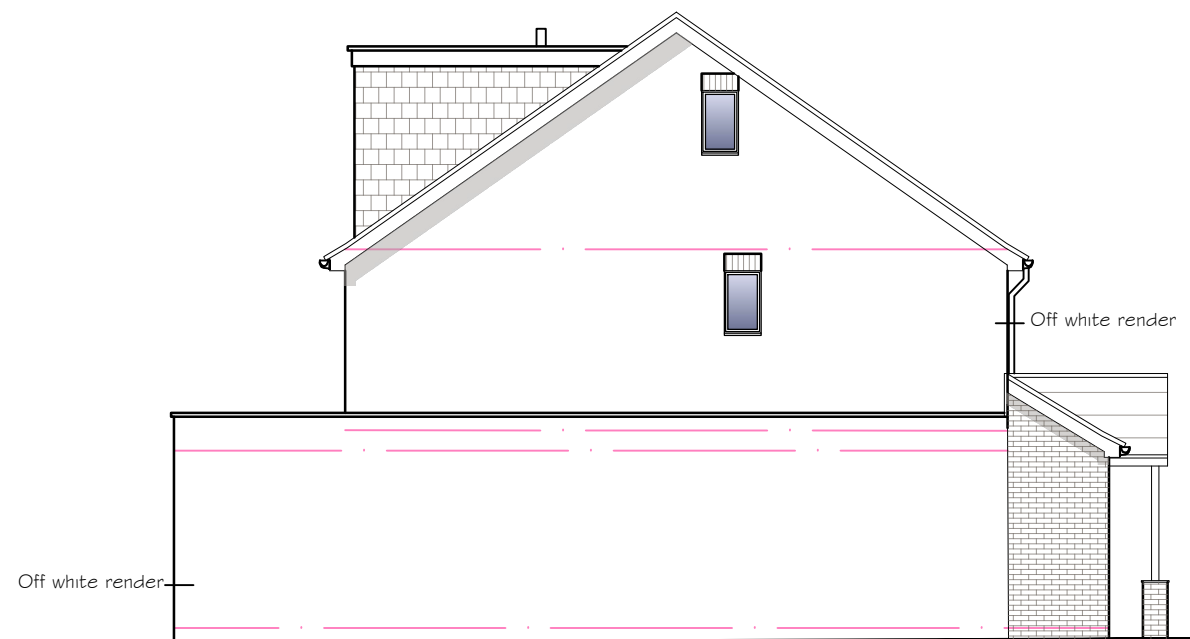

FRONT ELEVATION

RIGHT FLANK ELEVATION

REAR ELEVATION

LEFT FLANK ELEVATION

drawn NB	project 12 CIRCLE GARDENS, BYFLEET	purpose of issue PLANNING
checked NB	scale @ A3 :100	drawing no 23 4/03/04
date Feb 24	drawing PROPOSED ELEVATIONS	rev
Nicola Broomer ARB RIBA		nbarchitects@btinternet.com/07740871219