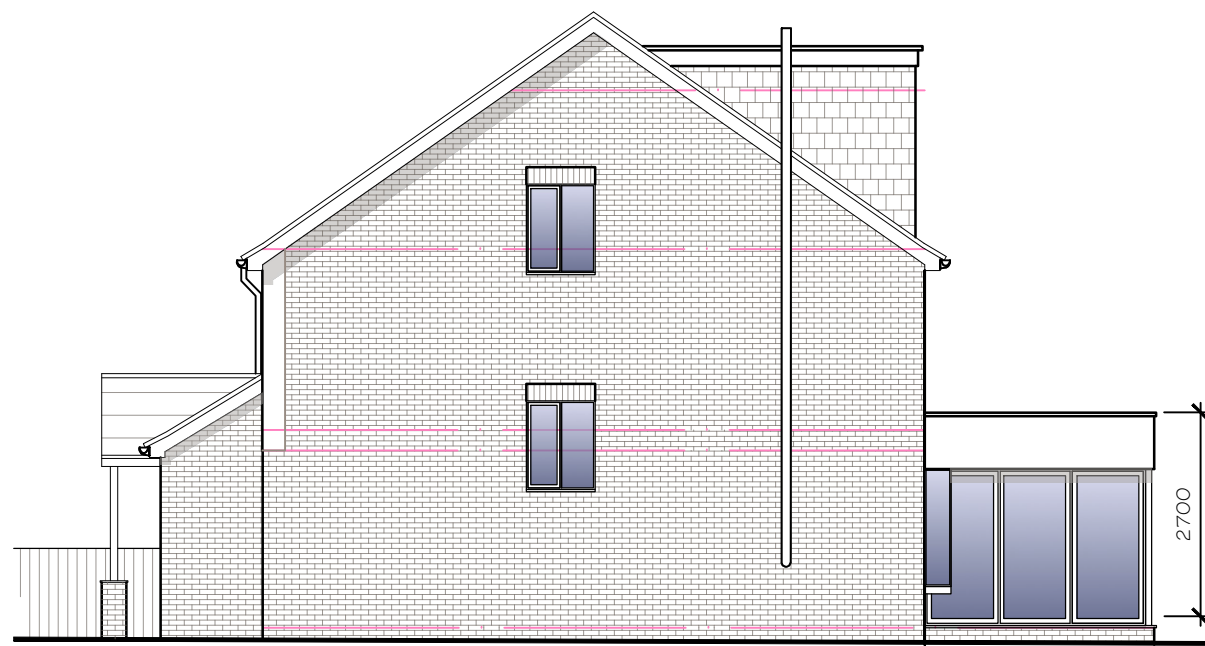

FRONT ELEVATION

RIGHT FLANK ELEVATION

REAR ELEVATION

LEFT FLANK ELEVATION

drawn NB	project 12 CIRCLE GARDENS, BYFLEET	purpose of issue PLANNING
checked NB	scale @ A3 :100	drawing no 23 4/03/04
date Feb 24	drawing PROPOSED ELEVATIONS	rev
Nicola Broomer ARB RIBA		nbarchitects@btinternet.com/07740871219