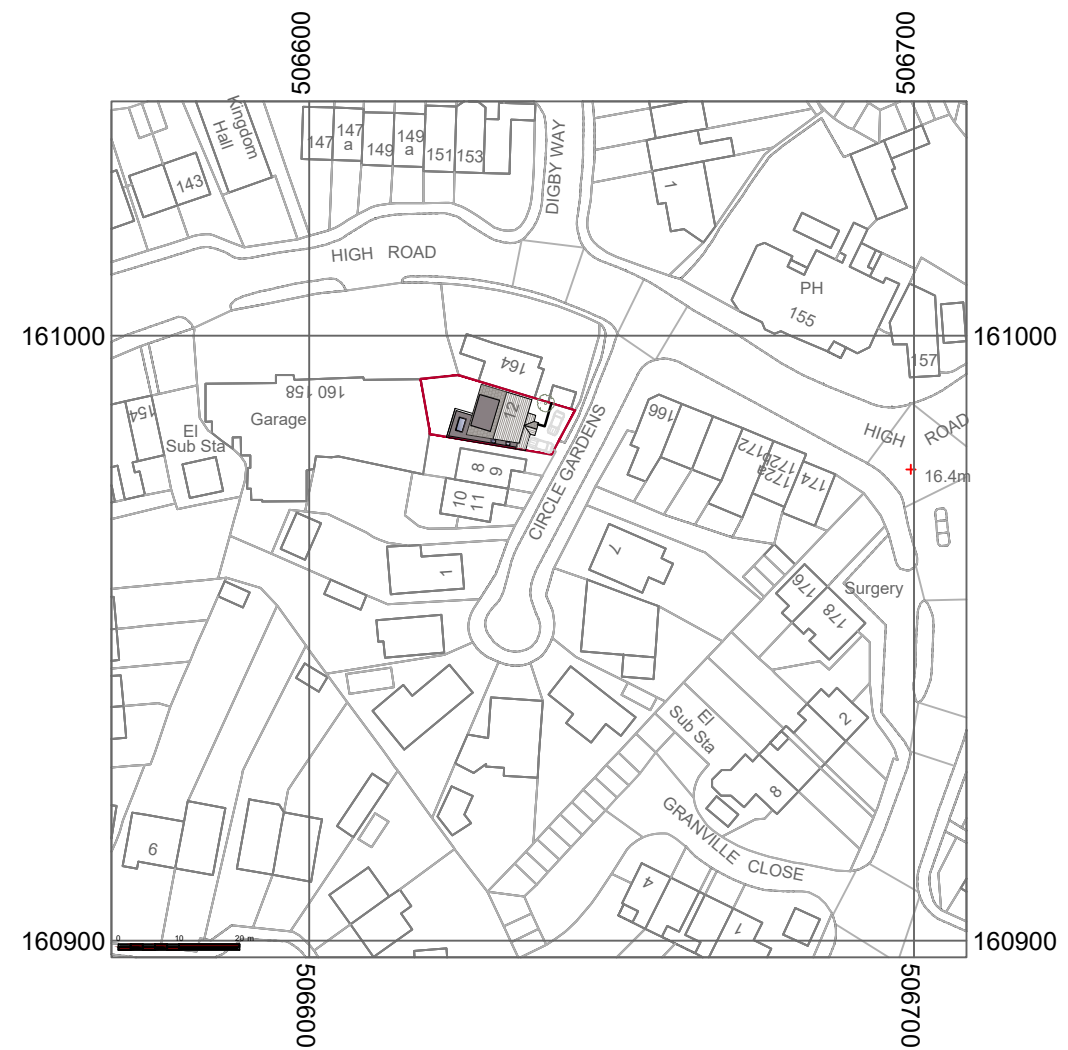

EXISTING LOCATION PLAN

PROPOSED LOCATION PLAN

drawn NB	project	purpose of issue	
checked NB	12 CIRCLE GARDENS, BYFLEET	PLANNING	
scale @ A3 1:1250	drawing	drawing no	rev
date Feb 24	LOCATION PLAN	23 14/03/01	
Nicola Broomer ARB RIBA		nbarchitects@btinternet.com/07740871219	