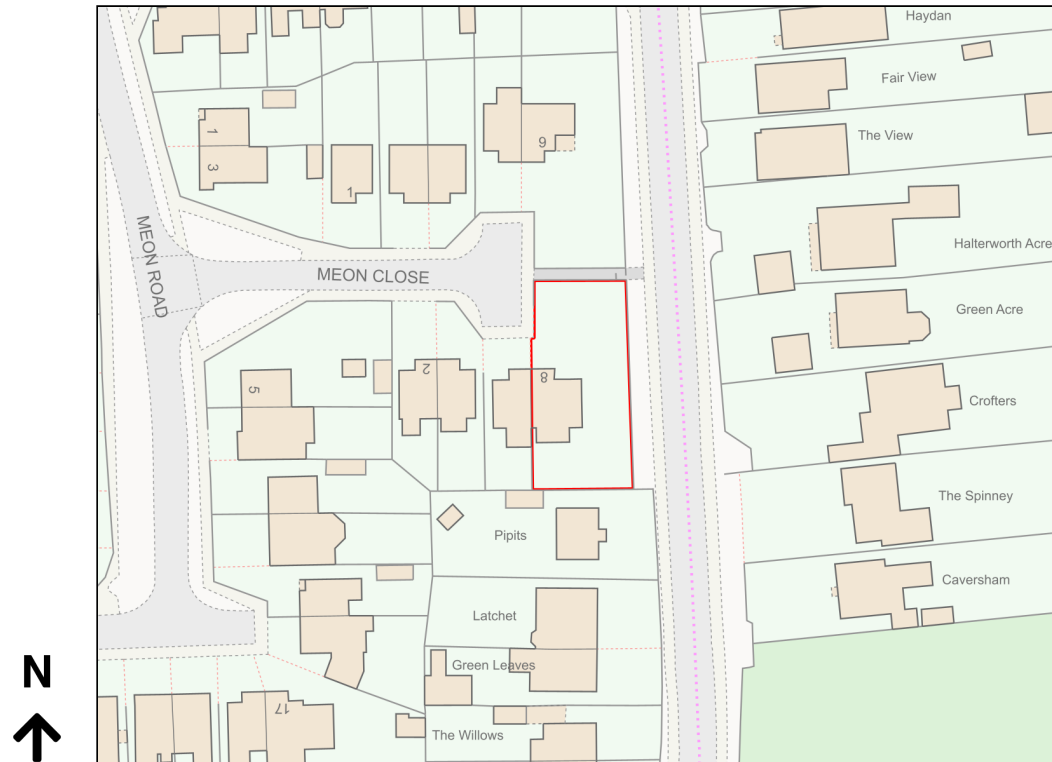

Location Plan

Site Address: 8, Meon Close, Romsey, SO51 5PW

Date Produced: 17-Apr-2024

Scale: 1:1250 @A4

Planning Portal Reference: PP-12989373v1