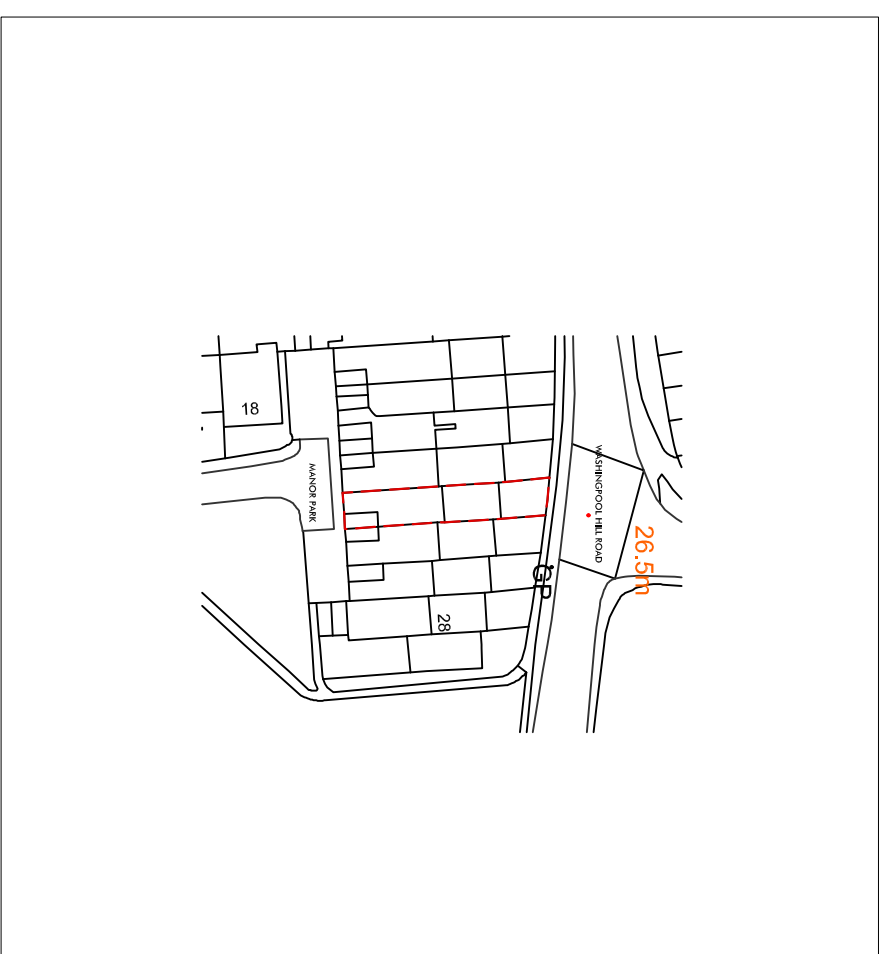

20:011

WASHINGPOOL HILL ROAD

GP

28

MANOR PARK

**ALEXANDRA CORK  
HOME DESIGNS**

100 WESTBOURNE ROAD,  
DOWNEND, BRISTOL,  
BS16 6RD

07867 592195

[www.alexandracork.co.uk](http://www.alexandracork.co.uk)  
[info@alexandracork.co.uk](mailto:info@alexandracork.co.uk)

**PROJECT**

25 MANOR PARK

**CLIENT**

COLLINS

**DRAWING**

EXISTING AND PROPOSED  
BLOCK AND LOCATION  
PLANS

**DATE**

11.04.24

**SCALE**

1:200 1:1250 @A3

**REV**