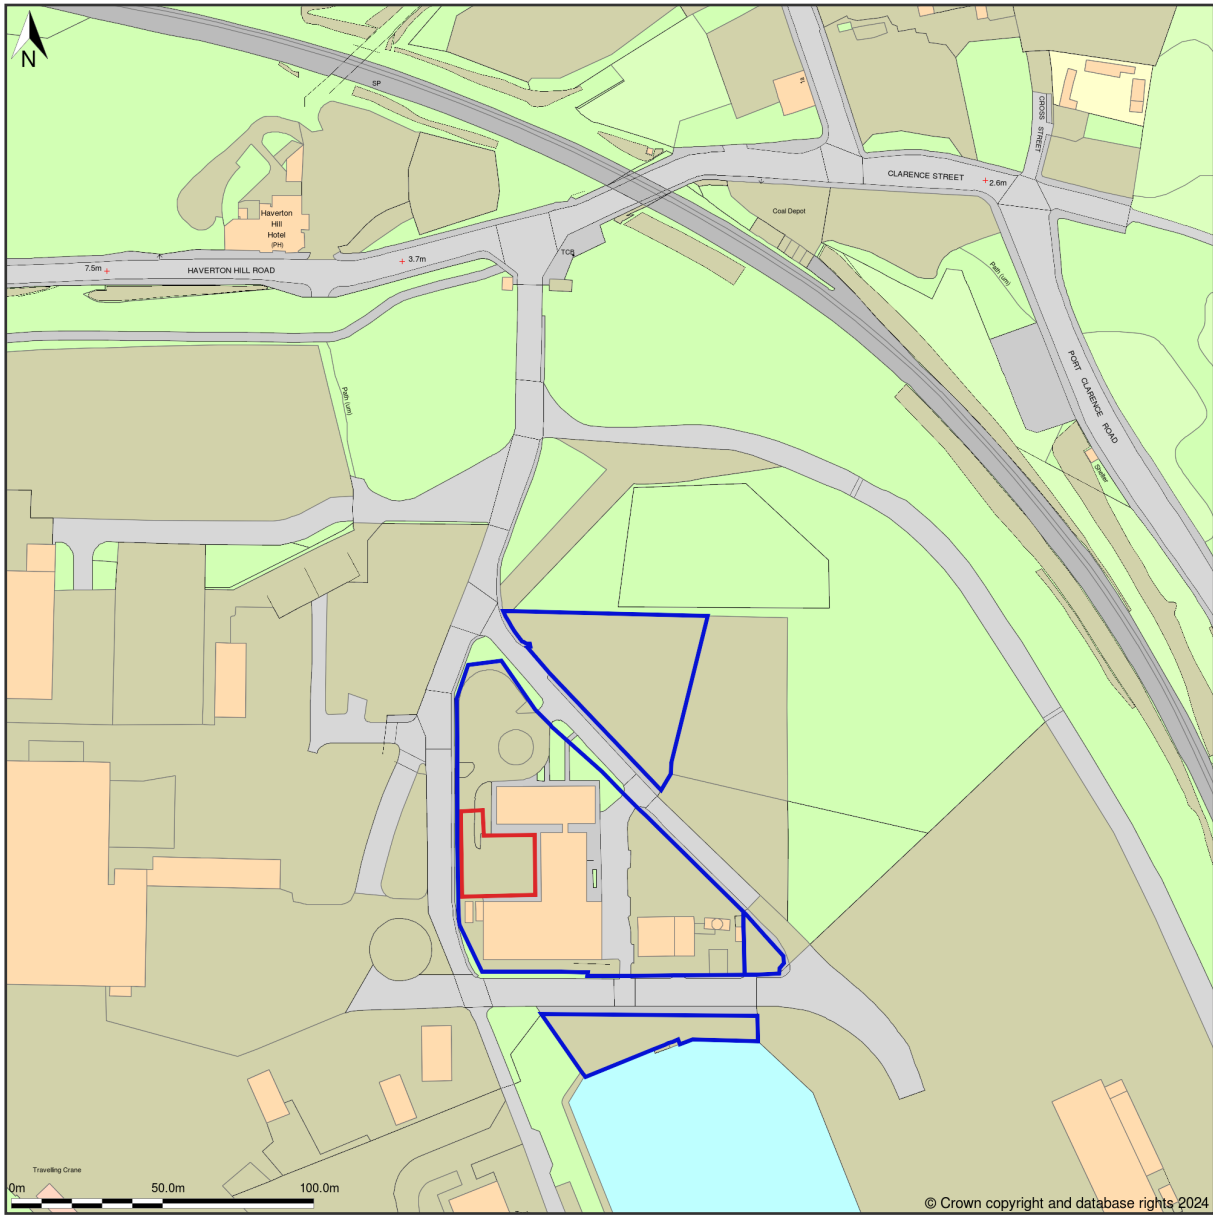

Location Plan RelyOn Nutec April 2024

Location Plan shows area bounded by: 448609.38, 522278.91 449009.38, 522678.91 (at a scale of 1:2500), OSGridRef: NZ48802247. The representation of a road, track or path is no evidence of a right of way. The representation of features as lines is no evidence of a property boundary.

Produced on 17th Apr 2024 from the Ordnance Survey National Geographic Database and incorporating surveyed revision available at this date. Reproduction in whole or part is prohibited without the prior permission of Ordnance Survey. © Crown copyright 2024. Supplied by www.buyaplan.co.uk a licensed Ordnance Survey partner (100053143). Unique plan reference: #00893651-908CC3.