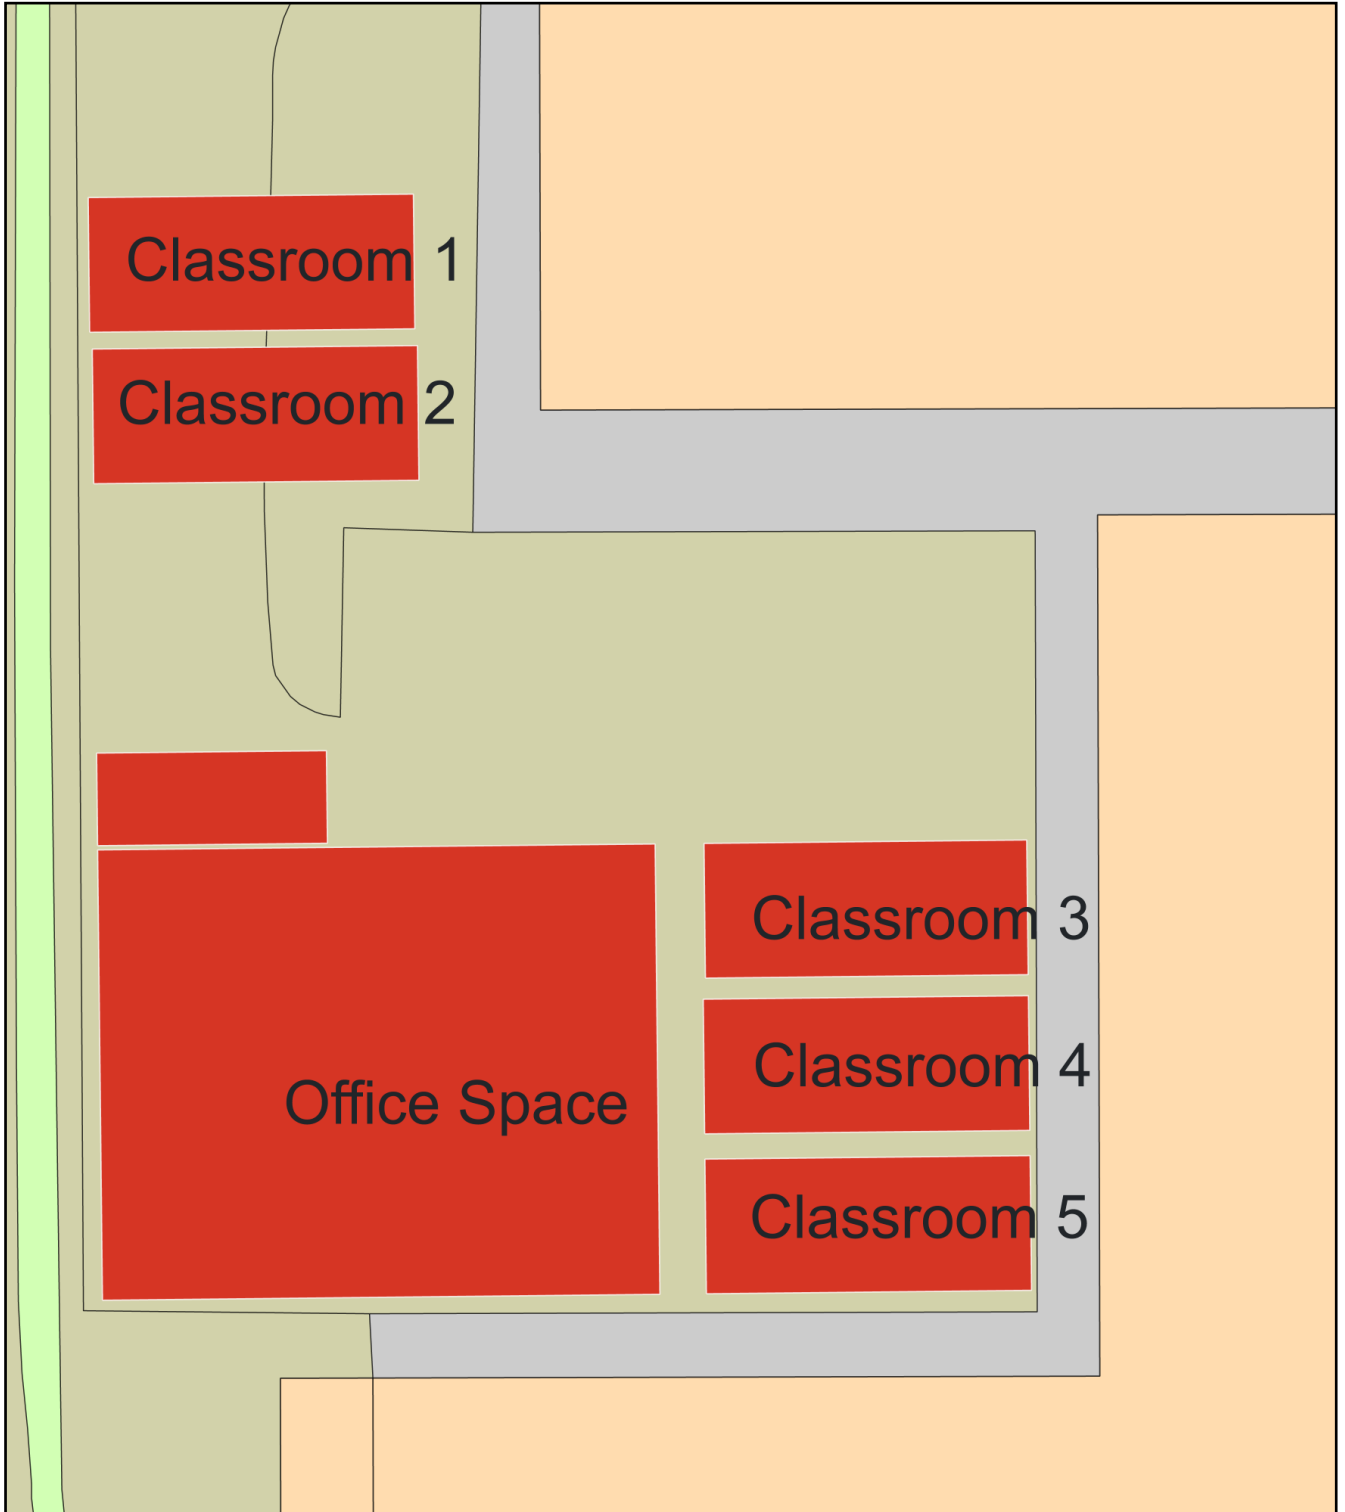

Proposed Site Plan

Plan Produced for: RelyOn Nutec

Date Produced: 28 Mar 2024

Plan Reference Number: TQRQM24088143940866

Scale: 1:200 @ A4