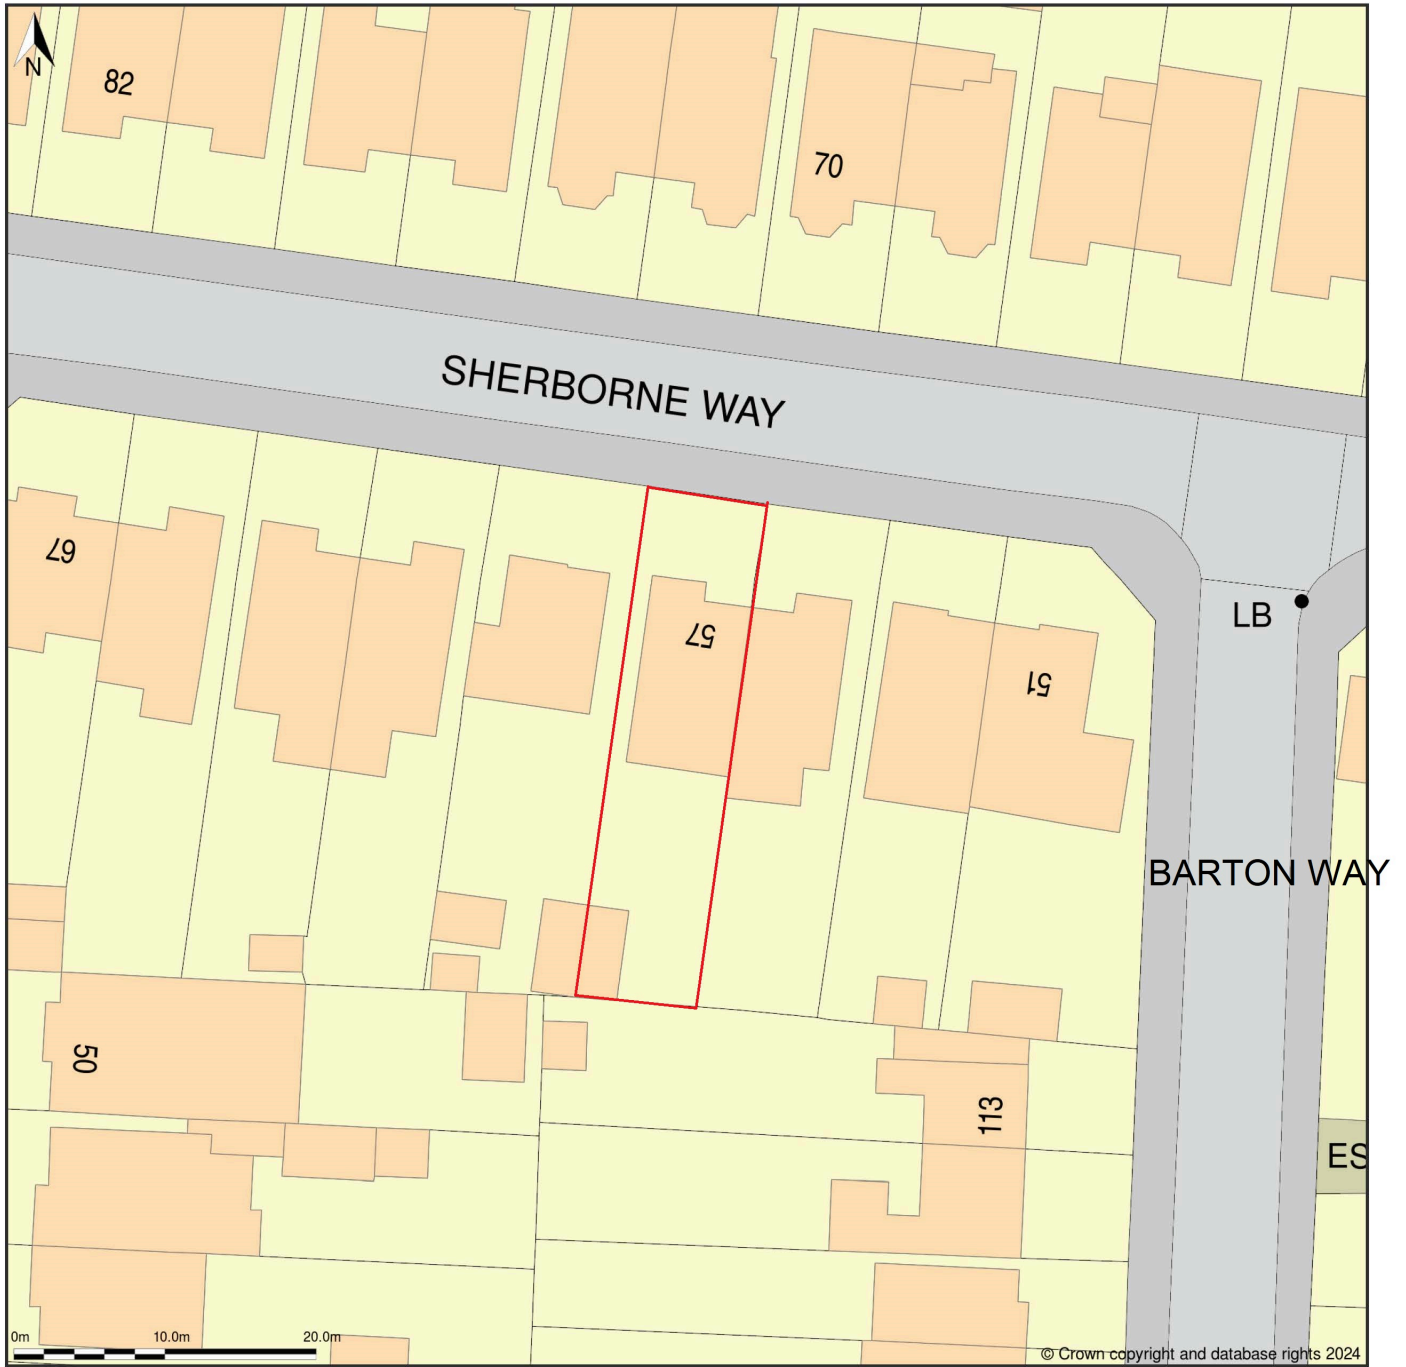

57, Sherborne Way, Croxley Green, Hertfordshire, WD3 3PQ

Site Plan (also called a Block Plan) shows area bounded by: 507543.93, 195947.93 507633.93, 196037.93 (at a scale of 1:500), OSGridRef: TQ 7589599. The representation of a road, track or path is no evidence of a right of way. The representation of features as lines is no evidence of a property boundary.

Produced on 17th Apr 2024 from the Ordnance Survey National Geographic Database and incorporating surveyed revision available at this date. Reproduction in whole or part is prohibited without the prior permission of Ordnance Survey. © Crown copyright 2024. Supplied by www.buyaplan.co.uk a licensed Ordnance Survey partner (100053143). Unique plan reference: #00893550-D08DD8.