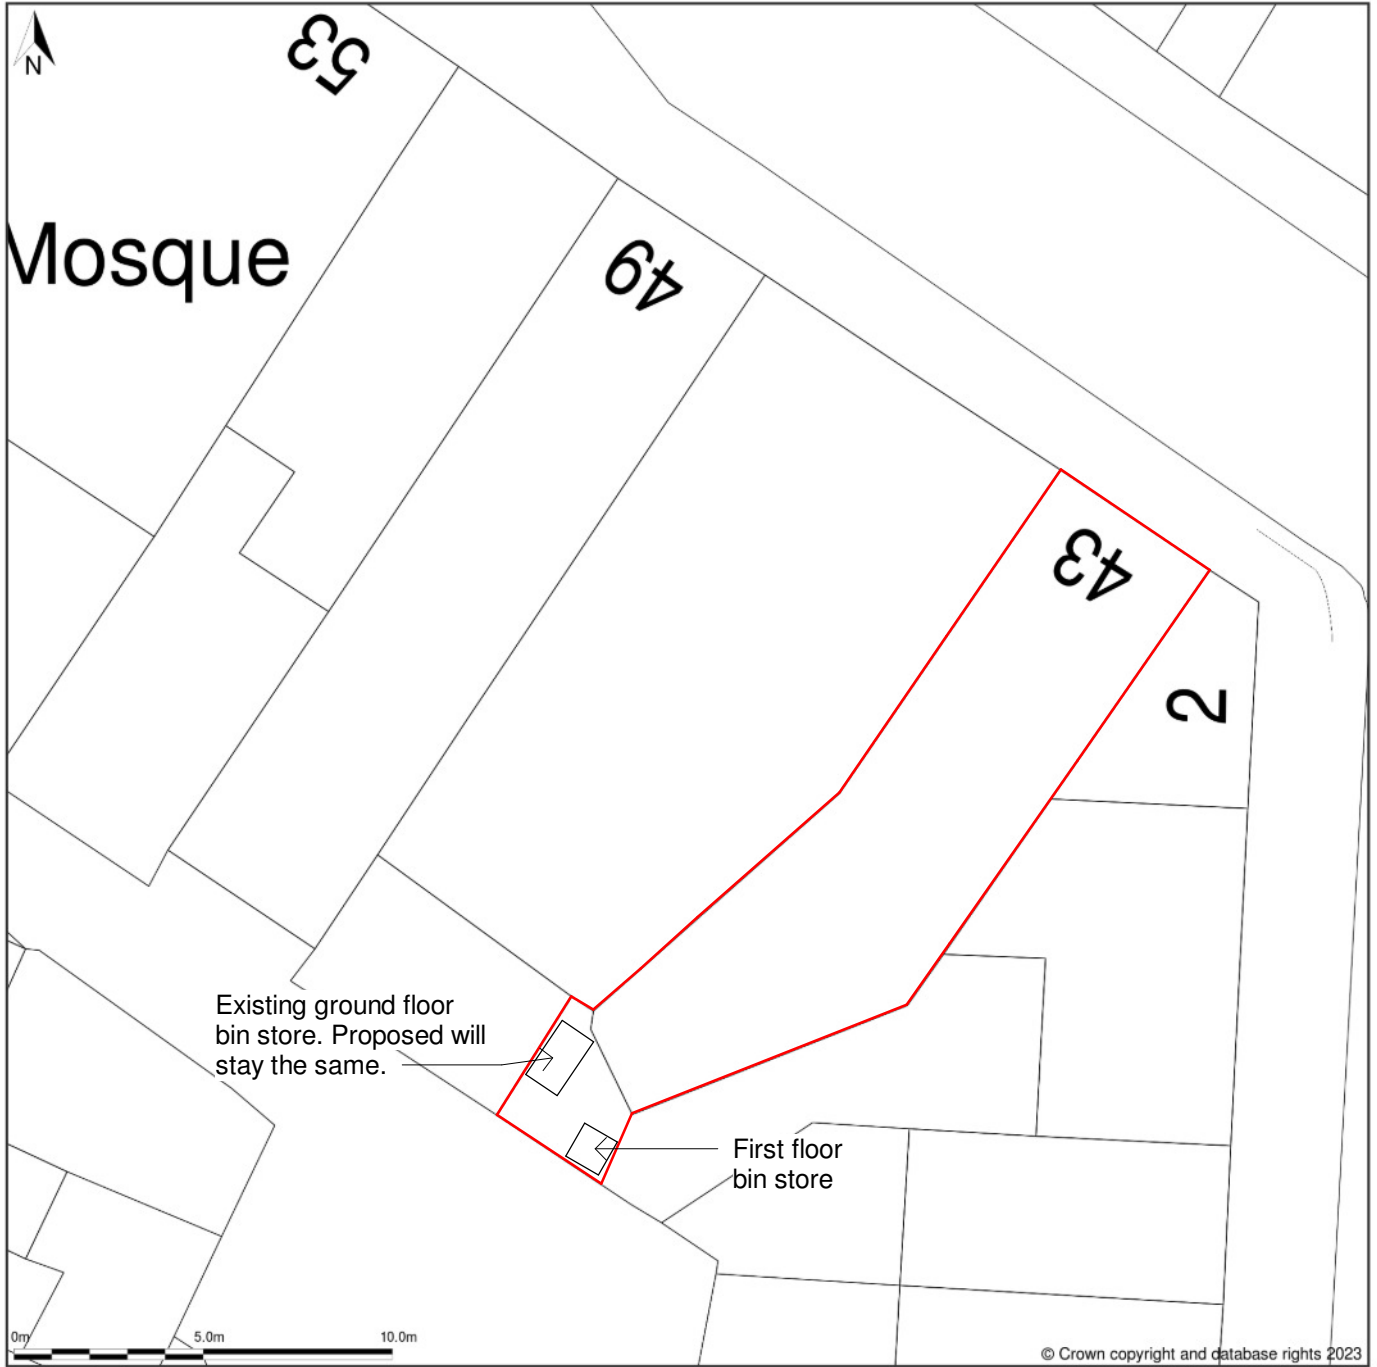

49, Chadderton Way, Oldham, OL9 6DP

Site Plan (also called a Block Plan) shows area bounded by: 392011.76, 405468.21 392047.76, 405504.21 (at a scale of 1:200), OSGridRef: SD9202 548. The representation of a road, track or path is no evidence of a right of way. The representation of features as lines is no evidence of a property boundary.

Produced on 9th Nov 2023 from the Ordnance Survey National Geographic Database and incorporating surveyed revision available at this date. Reproduction in whole or part is prohibited without the prior permission of Ordnance Survey. © Crown copyright 2023. Supplied by www.buyaplan.co.uk a licensed Ordnance Survey partner (100053143). Unique plan reference: #00859802-58CD04.