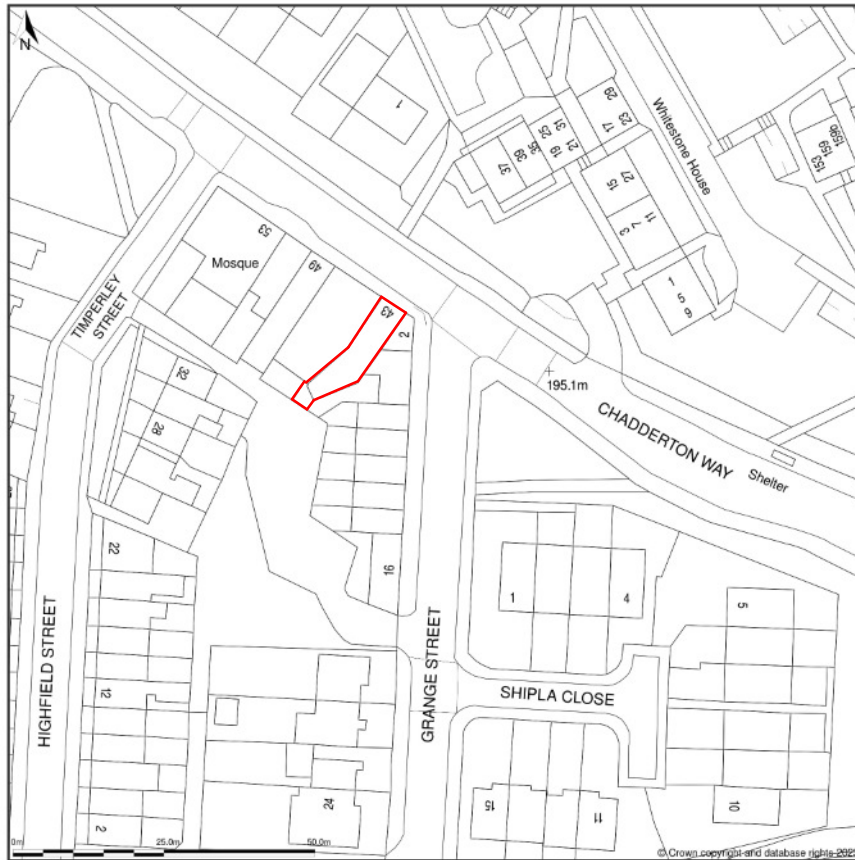

49, Chadderton Way, Oldham, OL9 6DP

Location Plan shows area bounded by: 391977.77, 405398.68 392119.2, 405540.11 (at a scale of 1:1250), OSGridRef: SD9204 546. The representation of a road, track or path is no evidence of a right of way. The representation of features as lines is no evidence of a property boundary.

Produced on 9th Nov 2023 from the Ordnance Survey National Geographic Database and incorporating surveyed revision available at this date. Reproduction in whole or part is prohibited without the prior permission of Ordnance Survey. © Crown copyright 2023. Supplied by www.buyaplan.co.uk a licensed Ordnance Survey partner (100053143). Unique plan reference: #00859803-541703.