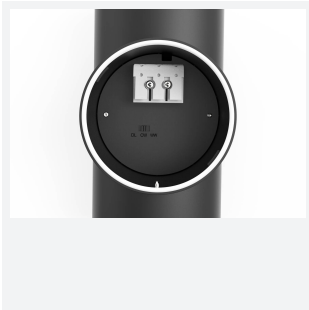

Reef Directional

Reef CCT Directional Wall Light Black
Code: AREELEDWLD

Category	Wall Lights
Application	Hospitality, Outdoor, Residential, Retail
Specification	Architectural

PRODUCT FEATURES

- Durable outdoor directional wall light suitable for residential and hospitality applications
- Choice of matt white or black finishes
- CCT selectable between 3000K, 4000K and 6000K
- Non-dimmable
- Installation in either upward or downward orientation
- Polycarbonate construction ideal for coastal applications
- Unique lockable installation base plate with push fit loop-in loop-out terminals for ease of installation

GENERAL INFORMATION	
Wattage	5W
Lumens Delivered	430lm - 410lm (3000K - 6000K)
Lm/W	85lm/W - 82lm/W (3000K - 6000K)
Beam Angle	90
CRI	80
CCT	3000/4000/6000K
Input	220/240V
Operating Temp	-20°C - 40°C
SDCM	6
Product Weight without Packaging	0.215 kg

TECHNICAL INFORMATION	
Light Source	LED
Colour / Finish	Black
IP Rating	IP65
Class Protection	2
Internal / External	Internal / External
Surface / Recessed / Suspended	Wall
Lumen Depreciation	L80 54,000h
Warranty (Years)	3
CE Mark	Yes
Diameter	85 mm
Height	128 mm