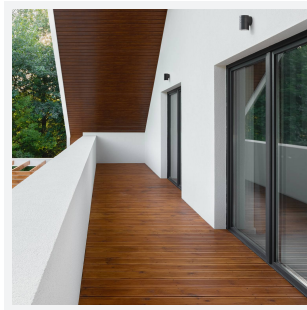

Reef Directional

Reef CCT Directional Wall Light Black
Code: AREELEDWLD

Category	Wall Lights
Application	Hospitality, Outdoor, Residential, Retail
Specification	Architectural

PRODUCT FEATURES

- Durable outdoor directional wall light suitable for residential and hospitality applications
- Choice of matt white or black finishes
- CCT selectable between 3000K, 4000K and 6000K
- Non-dimmable
- Installation in either upward or downward orientation
- Polycarbonate construction ideal for coastal applications
- Unique lockable installation base plate with push fit loop-in loop-out terminals for ease of installation