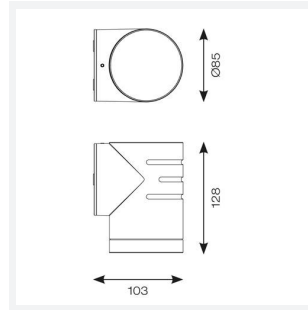

Reef Directional

Reef CCT Directional Wall Light Black
Code: AREELEDWLD

Category	Wall Lights
Application	Hospitality, Outdoor, Residential, Retail
Specification	Architectural

PRODUCT FEATURES

- Durable outdoor directional wall light suitable for residential and hospitality applications
- Choice of matt white or black finishes
- CCT selectable between 3000K, 4000K and 6000K
- Non-dimmable
- Installation in either upward or downward orientation
- Polycarbonate construction ideal for coastal applications
- Unique lockable installation base plate with push fit loop-in loop-out terminals for ease of installation

GENERAL INFORMATION	
Wattage	5W
Lumens Delivered	430lm - 410lm (3000K - 6000K)
Lm/W	85lm/W - 82lm/W (3000K - 6000K)
Beam Angle	90
CRI	80
CCT	3000/4000/6000K
Input	220/240V
Operating Temp	-20°C - 40°C
SDCM	6
Product Weight without Packaging	0.215 kg

TECHNICAL INFORMATION	
Light Source	LED
Colour / Finish	Black
IP Rating	IP65
Class Protection	2
Internal / External	Internal / External
Surface / Recessed / Suspended	Wall
Lumen Depreciation	L80 54,000h
Warranty (Years)	3
CE Mark	Yes
Diameter	85 mm
Height	128 mm