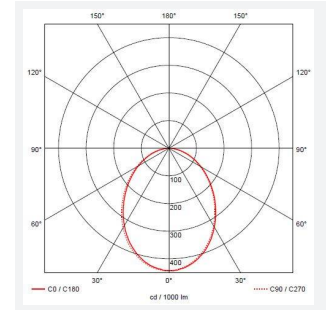

Reef Directional

Reef CCT Directional Wall Light Black
Code: AREELEDWLD

Category	Wall Lights
Application	Hospitality, Outdoor, Residential, Retail
Specification	Architectural

PRODUCT FEATURES

- Durable outdoor directional wall light suitable for residential and hospitality applications
- Choice of matt white or black finishes
- CCT selectable between 3000K, 4000K and 6000K
- Non-dimmable
- Installation in either upward or downward orientation
- Polycarbonate construction ideal for coastal applications
- Unique lockable installation base plate with push fit loop-in loop-out terminals for ease of installation

GENERAL INFORMATION	
Wattage	5W
Lumens Delivered	430lm - 410lm (3000K - 6000K)
Lm/W	85lm/W - 82lm/W (3000K - 6000K)
Beam Angle	90
CRI	80
CCT	3000/4000/6000K
Input	220/240V
Operating Temp	-20°C - 40°C
SDCM	6
Product Weight without Packaging	0.215 kg

TECHNICAL INFORMATION	
Light Source	LED
Colour / Finish	Black
IP Rating	IP65
Class Protection	2
Internal / External	Internal / External
Surface / Recessed / Suspended	Wall
Lumen Depreciation	L80 54,000h
Warranty (Years)	3
CE Mark	Yes
Diameter	85 mm
Height	128 mm