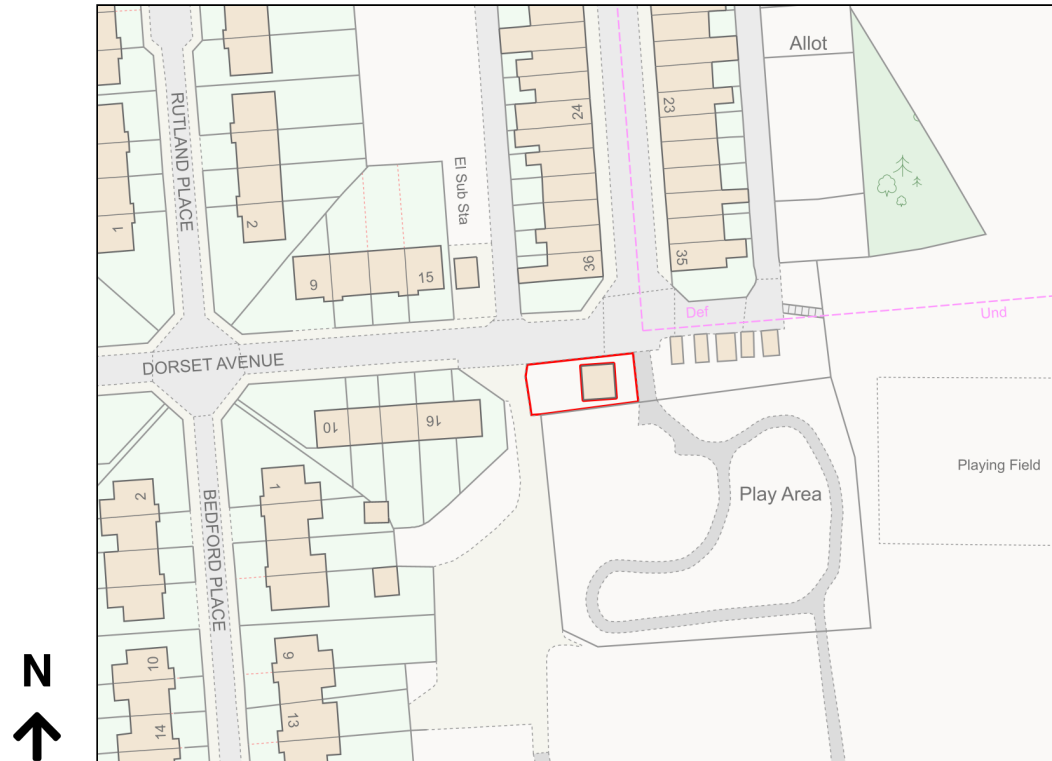

Location Plan

Site Address: Easting: 379878 Northing: 433053

Date Produced: 28-Mar-2024

Scale: 1:1250 @A4

Planning Portal Reference: PP-12937126v1