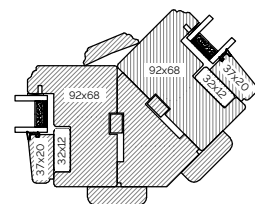

25MM CILL EXTENSION

47MM CILL EXTENSION

62MM CILL EXTENSION

BONDED BARS

25MM BONDED BAR

40MM BONDED BAR

56MM BONDED BAR

BOTTOM BEADS

WOOD BOTTOM BEAD

WOOD BOTTOM BEAD (TRIPLE GLAZED)

COUPLING

HORIZONTAL COUPLING

VERTICAL COUPLING

BAY COUPLING

The 1811 Sliding Sash Collection, Cords & Weights

95MM BOX INTERNAL GLAZED

80MM BOX INTERNAL GLAZED

95MM BOX EXTERNAL GLAZED

80MM BOX EXTERNAL GLAZED

OVOLO BONDED BARS

LAMBS TONGUE BONDED BARS

The 1811 Sliding Sash Collection, Spiral Balance

160MM SPIRAL BALANCE INTERNAL GLAZED

160MM SPIRAL BALANCE/MOULDED FRAME PROFILE INTERNAL GLAZED