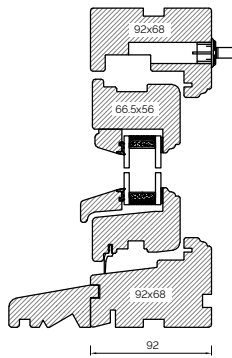

INTERNAL GLAZED 68MM FRAME SECTIONS

INTERNAL GLAZED 92MM FRAME SECTIONS

The A-series Collection, French And Single Doors

92MM FRENCH DOOR OPEN OUT

92MM FRENCH DOOR OPEN IN

92MM SINGLE DOOR OPEN OUT

92MM SINGLE DOOR OPEN IN

BONDED BARS

System 2000

SYSTEM 2000 SECTIONS

HEAD AND SOLE

JAMB

MULLION

TRANSOM

CILL EXTENSIONS

25MM CILL EXTENSION

47MM CILL EXTENSION

62MM CILL EXTENSION

BONDED BARS

25MM BONDED BAR

40MM BONDED BAR

56MM BONDED BAR

BOTTOM BEADS