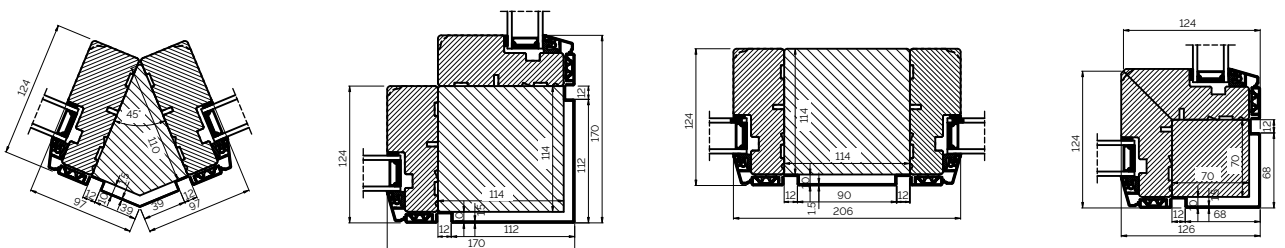

CORNER POSTS