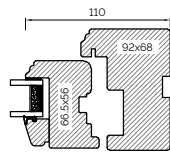

BONDED BARS

System 2000

SYSTEM 2000 SECTIONS

HEAD AND SOLE

JAMB

MULLION

TRANSOM

CILL EXTENSIONS

25MM CILL EXTENSION

47MM CILL EXTENSION

62MM CILL EXTENSION

BONDED BARS

25MM BONDED BAR

40MM BONDED BAR

56MM BONDED BAR

BOTTOM BEADS