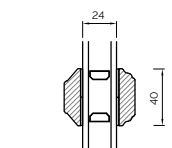

The A-series Collection, Stormproof Casement 68mm & 92mm Frame

EXTERNAL GLAZED 68MM FRAME SECTIONS

BONDED BARS

EXTERNAL GLAZED 92MM FRAME SECTIONS

BONDED BARS

INTERNAL GLAZED 68MM FRAME SECTIONS

BONDED BARS

INTERNAL GLAZED 92MM FRAME SECTIONS

BONDED BARS

BONDED BARS

The A-series Collection, Flush Casement 68mm & 92mm Frame

EXTERNAL GLAZED 68MM FRAME SECTIONS

BONDED BARS

EXTERNAL GLAZED 92MM FRAME SECTIONS

BONDED BARS