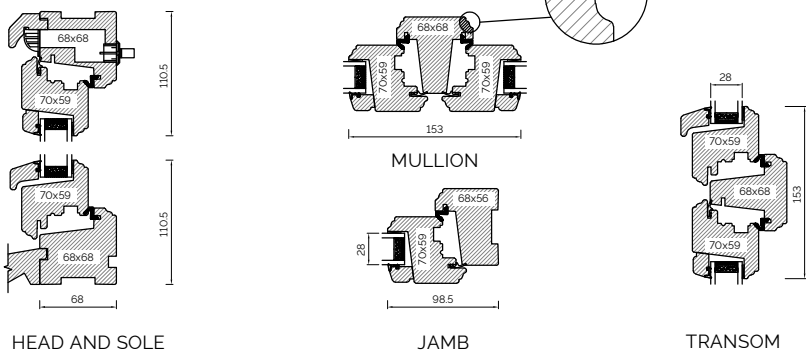

Technical Drawings

ALLAN EST. 1811 **BROS.**
Craftsmen of Bespoke Timber Windows & Doors

Content

The A-series Collection, Stormproof Casement 68mm & 92mm Frame	3
The A-series Collection, Flush Casement 68mm & 92mm Frame	4
The A-series Collection, French And Single Doors	5
System 2000	6
The 1811 Sliding Sash Collection, Cords & Weights	7
The 1811 Sliding Sash Collection, Spiral Balance.	8
The Scotdoor Collection	9
Alu Clad Timber Windows	10
Alu Clad Timber Doors	11

The A-series Collection, Stormproof Casement 68mm & 92mm Frame

EXTERNAL GLAZED 68MM FRAME SECTIONS

BONDED BARS

EXTERNAL GLAZED 92MM FRAME SECTIONS

BONDED BARS

INTERNAL GLAZED 68MM FRAME SECTIONS

BONDED BARS

INTERNAL GLAZED 92MM FRAME SECTIONS

BONDED BARS

BONDED BARS

The A-series Collection, Flush Casement 68mm & 92mm Frame

EXTERNAL GLAZED 68MM FRAME SECTIONS

BONDED BARS

EXTERNAL GLAZED 92MM FRAME SECTIONS

BONDED BARS