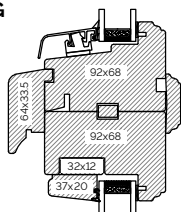

BONDED BARS

System 2000

SYSTEM 2000 SECTIONS

HEAD AND SOLE

JAMB

MULLION

TRANSOM

CILL EXTENSIONS

25MM CILL EXTENSION

47MM CILL EXTENSION

62MM CILL EXTENSION

BONDED BARS

25MM BONDED BAR

40MM BONDED BAR

56MM BONDED BAR

BOTTOM BEADS

WOOD BOTTOM BEAD

WOOD BOTTOM BEAD (TRIPLE GLAZED)

COUPLING

HORIZONTAL COUPLING

VERTICAL COUPLING

BAY COUPLING

The 1811 Sliding Sash Collection, Cords & Weights

95MM BOX INTERNAL GLAZED