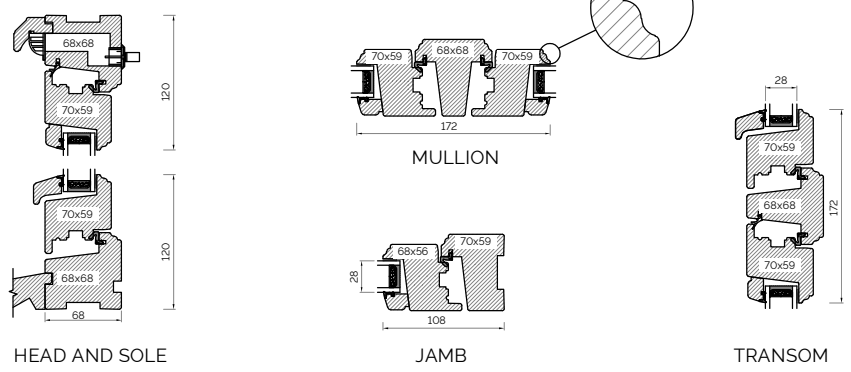

The A-series Collection, Stormproof Casement 68mm & 92mm Frame

EXTERNAL GLAZED 68MM FRAME SECTIONS

BONDED BARS

EXTERNAL GLAZED 92MM FRAME SECTIONS

BONDED BARS

INTERNAL GLAZED 68MM FRAME SECTIONS

BONDED BARS

INTERNAL GLAZED 92MM FRAME SECTIONS

BONDED BARS

BONDED BARS

The A-series Collection, Flush Casement 68mm & 92mm Frame

EXTERNAL GLAZED 68MM FRAME SECTIONS

BONDED BARS

EXTERNAL GLAZED 92MM FRAME SECTIONS

BONDED BARS

INTERNAL GLAZED 68MM FRAME SECTIONS

INTERNAL GLAZED 92MM FRAME SECTIONS

The A-series Collection, French And Single Doors

92MM FRENCH DOOR OPEN OUT

92MM FRENCH DOOR OPEN IN

92MM SINGLE DOOR OPEN OUT

92MM SINGLE DOOR OPEN IN