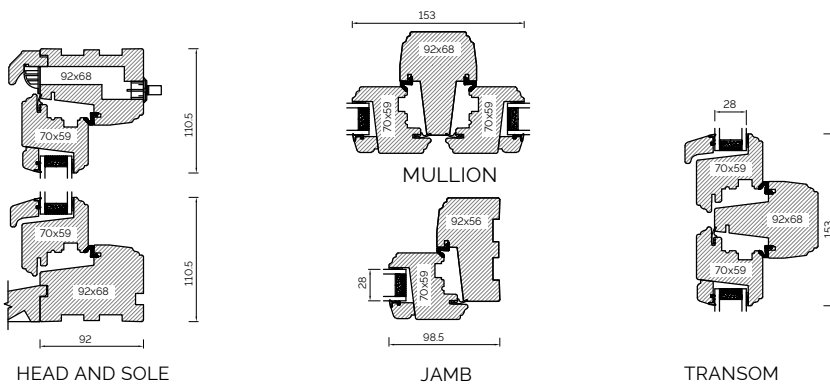

The A-series Collection, Stormproof Casement 68mm & 92mm Frame

EXTERNAL GLAZED 68MM FRAME SECTIONS

BONDED BARS

EXTERNAL GLAZED 92MM FRAME SECTIONS

BONDED BARS

INTERNAL GLAZED 68MM FRAME SECTIONS

BONDED BARS

INTERNAL GLAZED 92MM FRAME SECTIONS

BONDED BARS

BONDED BARS

The A-series Collection, Flush Casement 68mm & 92mm Frame

EXTERNAL GLAZED 68MM FRAME SECTIONS

BONDED BARS

EXTERNAL GLAZED 92MM FRAME SECTIONS

BONDED BARS

INTERNAL GLAZED 68MM FRAME SECTIONS

INTERNAL GLAZED 92MM FRAME SECTIONS

The A-series Collection, French And Single Doors

92MM FRENCH DOOR OPEN OUT

92MM FRENCH DOOR OPEN IN

92MM SINGLE DOOR OPEN OUT

92MM SINGLE DOOR OPEN IN