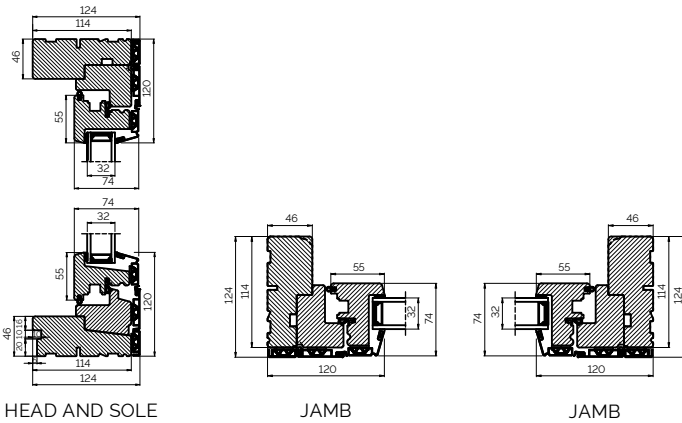

Alu Clad Timber Windows

OUTWARD SIDE HUNG WINDOW

FIXED FRAME WINDOW

BONDED BARS

60MM BONDED BARS

TILT & TURN WINDOW

42MM BONDED BARS

24MM BONDED BARS