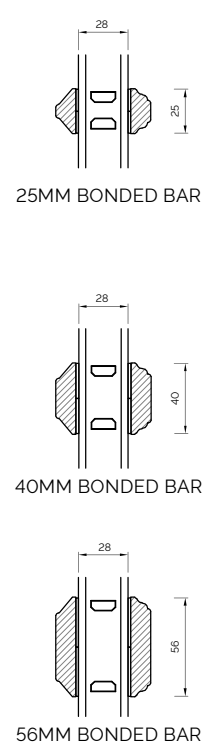

The A-series Collection, Stormproof Casement 68mm & 92mm Frame

EXTERNAL GLAZED 68MM FRAME SECTIONS

BONDED BARS

EXTERNAL GLAZED 92MM FRAME SECTIONS

BONDED BARS

INTERNAL GLAZED 68MM FRAME SECTIONS

BONDED BARS

INTERNAL GLAZED 92MM FRAME SECTIONS

BONDED BARS

BONDED BARS

The A-series Collection, Flush Casement 68mm & 92mm Frame

EXTERNAL GLAZED 68MM FRAME SECTIONS

BONDED BARS

EXTERNAL GLAZED 92MM FRAME SECTIONS

BONDED BARS

INTERNAL GLAZED 68MM FRAME SECTIONS

INTERNAL GLAZED 92MM FRAME SECTIONS

The A-series Collection, French And Single Doors

92MM FRENCH DOOR OPEN OUT

92MM FRENCH DOOR OPEN IN

92MM SINGLE DOOR OPEN OUT

92MM SINGLE DOOR OPEN IN

25MM CILL EXTENSION

47MM CILL EXTENSION

62MM CILL EXTENSION

BONDED BARS

25MM BONDED BAR

40MM BONDED BAR

56MM BONDED BAR

BOTTOM BEADS