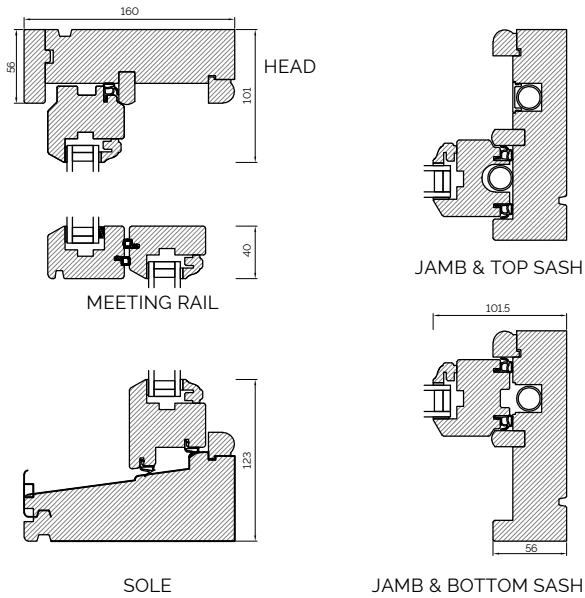

80MM BOX INTERNAL GLAZED

95MM BOX EXTERNAL GLAZED

80MM BOX EXTERNAL GLAZED

OVOLO BONDED BARS

LAMBS TONGUE BONDED BARS

The 1811 Sliding Sash Collection, Spiral Balance

160MM SPIRAL BALANCE INTERNAL GLAZED

160MM SPIRAL BALANCE/MOULDED FRAME PROFILE INTERNAL GLAZED

160MM SPIRAL BALANCE EXTERNAL GLAZED

160MM SPIRAL BALANCE/MOULDED FRAME PROFILE EXTERNAL GLAZED

OVOLO BONDED BARS

LAMBS TONGUE BONDED BARS

The Scotdoor Collection

SCOTDOOR THRESHOLD DETAILS

SCOTDOOR SECTIONS