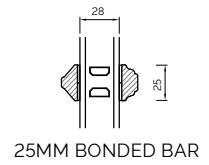

Technical Drawings

ALLAN EST. 1811 **BROS.**
Craftsmen of Bespoke Timber Windows & Doors

Content

The A-series Collection, Stormproof Casement 68mm & 92mm Frame	3
The A-series Collection, Flush Casement 68mm & 92mm Frame	4
The A-series Collection, French And Single Doors	5
System 2000	6
The 1811 Sliding Sash Collection, Cords & Weights	7
The 1811 Sliding Sash Collection, Spiral Balance.	8
The Scotdoor Collection	9
Alu Clad Timber Windows	10
Alu Clad Timber Doors	11

The A-series Collection, Stormproof Casement 68mm & 92mm Frame

EXTERNAL GLAZED 68MM FRAME SECTIONS

BONDED BARS

EXTERNAL GLAZED 92MM FRAME SECTIONS

BONDED BARS

INTERNAL GLAZED 68MM FRAME SECTIONS

BONDED BARS

INTERNAL GLAZED 92MM FRAME SECTIONS

BONDED BARS

BONDED BARS

The A-series Collection, Flush Casement 68mm & 92mm Frame

EXTERNAL GLAZED 68MM FRAME SECTIONS

BONDED BARS

EXTERNAL GLAZED 92MM FRAME SECTIONS

BONDED BARS