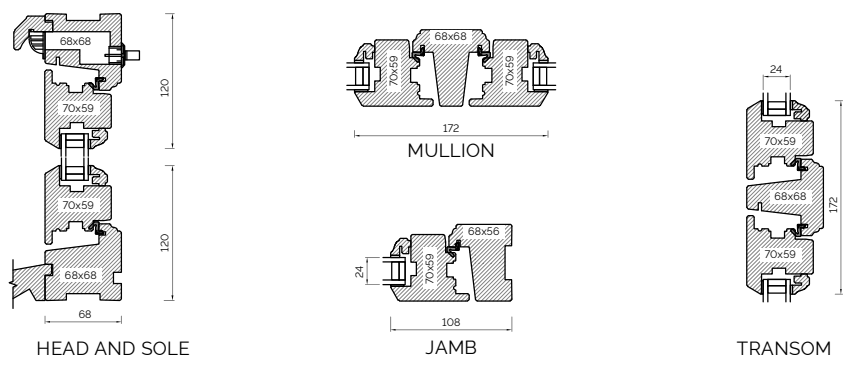

The A-series Collection, Stormproof Casement 68mm & 92mm Frame

EXTERNAL GLAZED 68MM FRAME SECTIONS

BONDED BARS

EXTERNAL GLAZED 92MM FRAME SECTIONS

BONDED BARS

INTERNAL GLAZED 68MM FRAME SECTIONS

BONDED BARS

INTERNAL GLAZED 92MM FRAME SECTIONS

BONDED BARS

BONDED BARS

The A-series Collection, Flush Casement 68mm & 92mm Frame

EXTERNAL GLAZED 68MM FRAME SECTIONS

BONDED BARS

EXTERNAL GLAZED 92MM FRAME SECTIONS

BONDED BARS

INTERNAL GLAZED 68MM FRAME SECTIONS

INTERNAL GLAZED 92MM FRAME SECTIONS

The A-series Collection, French And Single Doors

92MM FRENCH DOOR OPEN OUT

92MM FRENCH DOOR OPEN IN

92MM SINGLE DOOR OPEN OUT

92MM SINGLE DOOR OPEN IN