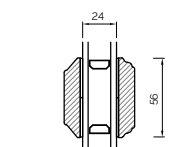

The A-series Collection, Stormproof Casement 68mm & 92mm Frame

EXTERNAL GLAZED 68MM FRAME SECTIONS

BONDED BARS

EXTERNAL GLAZED 92MM FRAME SECTIONS

BONDED BARS

INTERNAL GLAZED 68MM FRAME SECTIONS

BONDED BARS

INTERNAL GLAZED 92MM FRAME SECTIONS

BONDED BARS

BONDED BARS

The A-series Collection, Flush Casement 68mm & 92mm Frame

EXTERNAL GLAZED 68MM FRAME SECTIONS

BONDED BARS

EXTERNAL GLAZED 92MM FRAME SECTIONS

BONDED BARS