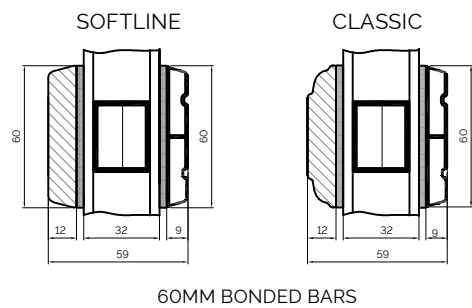

160MM SPIRAL BALANCE EXTERNAL GLAZED

160MM SPIRAL BALANCE/MOULDED FRAME PROFILE EXTERNAL GLAZED

OVOLO BONDED BARS

LAMBS TONGUE BONDED BARS

The Scotdoor Collection

SCOTDOOR THRESHOLD DETAILS

SCOTDOOR SECTIONS

Alu Clad Timber Windows

OUTWARD SIDE HUNG WINDOW

FIXED FRAME WINDOW

BONDED BARS

60MM BONDED BARS

TILT & TURN WINDOW

42MM BONDED BARS

24MM BONDED BARS

CORNER POSTS

Alu Clad Timber Doors

DOUBLE DOOR OPEN OUT

DOUBLE DOOR OPEN IN

SINGLE DOOR OPEN IN

SLIDING DOOR

BI-FOLDING DOOR

ALLAN EST. 1811 **BROS.**
Craftsmen of Bespoke Timber Windows & Doors