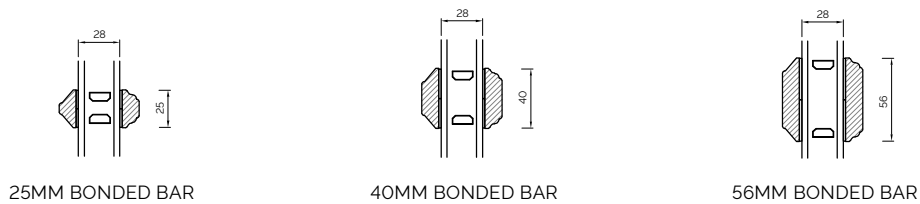

The A-series Collection, Stormproof Casement 68mm & 92mm Frame

EXTERNAL GLAZED 68MM FRAME SECTIONS

BONDED BARS

EXTERNAL GLAZED 92MM FRAME SECTIONS

BONDED BARS

INTERNAL GLAZED 68MM FRAME SECTIONS

BONDED BARS

INTERNAL GLAZED 92MM FRAME SECTIONS

BONDED BARS

BONDED BARS

The A-series Collection, Flush Casement 68mm & 92mm Frame

EXTERNAL GLAZED 68MM FRAME SECTIONS

BONDED BARS

EXTERNAL GLAZED 92MM FRAME SECTIONS

BONDED BARS

INTERNAL GLAZED 68MM FRAME SECTIONS

INTERNAL GLAZED 92MM FRAME SECTIONS

The A-series Collection, French And Single Doors

92MM FRENCH DOOR OPEN OUT

92MM FRENCH DOOR OPEN IN

92MM SINGLE DOOR OPEN OUT

92MM SINGLE DOOR OPEN IN

BONDED BARS

System 2000

SYSTEM 2000 SECTIONS

HEAD AND SOLE

JAMB

MULLION

TRANSOM

CILL EXTENSIONS