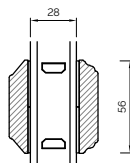

25MM CILL EXTENSION

47MM CILL EXTENSION

62MM CILL EXTENSION

BONDED BARS

25MM BONDED BAR

40MM BONDED BAR

56MM BONDED BAR

BOTTOM BEADS

WOOD BOTTOM BEAD

WOOD BOTTOM BEAD (TRIPLE GLAZED)

COUPLING

HORIZONTAL COUPLING

VERTICAL COUPLING

BAY COUPLING

The 1811 Sliding Sash Collection, Cords & Weights

95MM BOX INTERNAL GLAZED

80MM BOX INTERNAL GLAZED

95MM BOX EXTERNAL GLAZED

80MM BOX EXTERNAL GLAZED

OVOLO BONDED BARS

LAMBS TONGUE BONDED BARS

The 1811 Sliding Sash Collection, Spiral Balance

160MM SPIRAL BALANCE INTERNAL GLAZED

160MM SPIRAL BALANCE/MOULDED FRAME PROFILE INTERNAL GLAZED