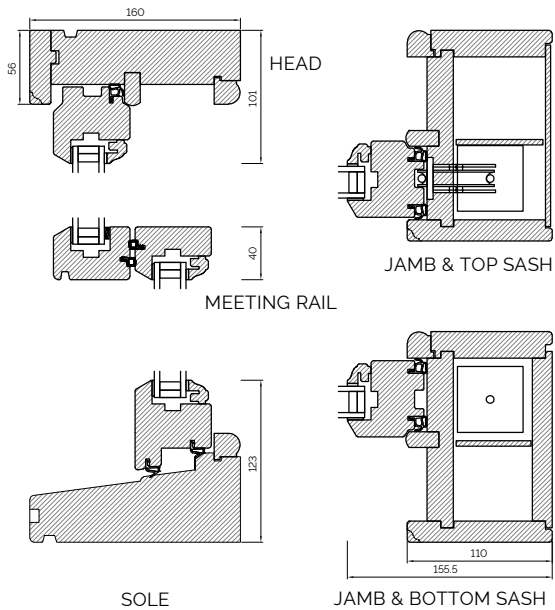

25MM CILL EXTENSION

47MM CILL EXTENSION

62MM CILL EXTENSION

BONDED BARS

25MM BONDED BAR

40MM BONDED BAR

56MM BONDED BAR

BOTTOM BEADS

WOOD BOTTOM BEAD

WOOD BOTTOM BEAD (TRIPLE GLAZED)

COUPLING

HORIZONTAL COUPLING

VERTICAL COUPLING

BAY COUPLING

The 1811 Sliding Sash Collection, Cords & Weights

95MM BOX INTERNAL GLAZED

80MM BOX INTERNAL GLAZED

95MM BOX EXTERNAL GLAZED

80MM BOX EXTERNAL GLAZED

OVOLO BONDED BARS

LAMBS TONGUE BONDED BARS

The 1811 Sliding Sash Collection, Spiral Balance

160MM SPIRAL BALANCE INTERNAL GLAZED

160MM SPIRAL BALANCE/MOULDED FRAME PROFILE INTERNAL GLAZED