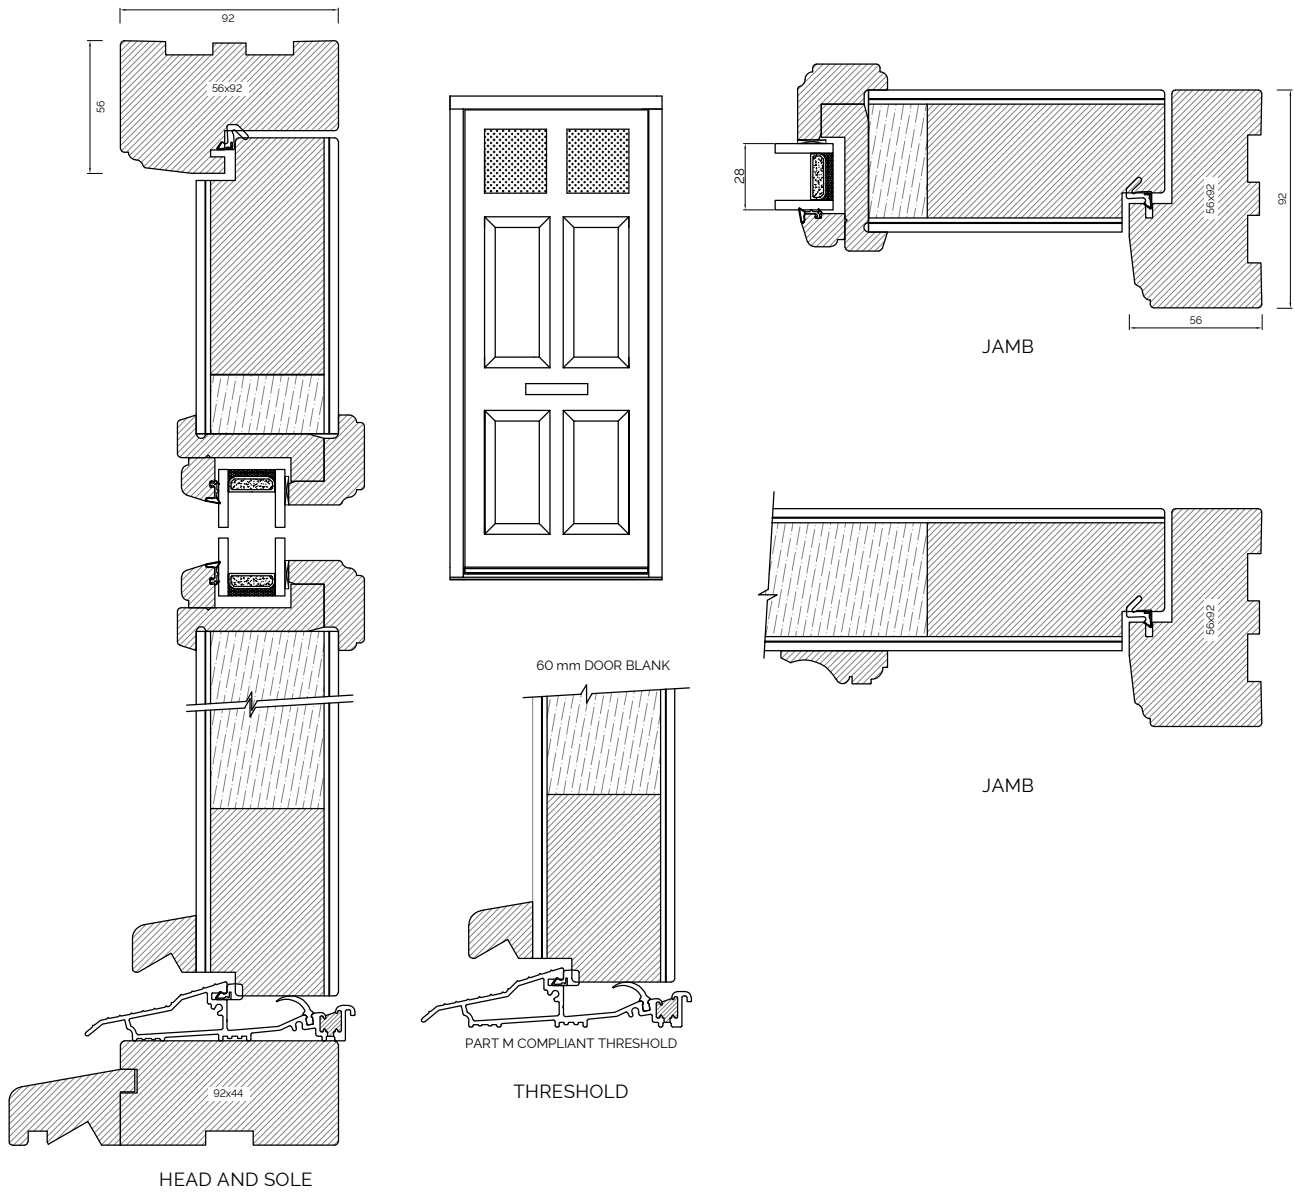

160MM SPIRAL BALANCE EXTERNAL GLAZED

160MM SPIRAL BALANCE/MOULDED FRAME PROFILE EXTERNAL GLAZED

OVOLO BONDED BARS

LAMBS TONGUE BONDED BARS

The Scotdoor Collection

SCOTDOOR THRESHOLD DETAILS

SCOTDOOR SECTIONS

Alu Clad Timber Windows

OUTWARD SIDE HUNG WINDOW

FIXED FRAME WINDOW

BONDED BARS

60MM BONDED BARS

TILT & TURN WINDOW

42MM BONDED BARS

24MM BONDED BARS