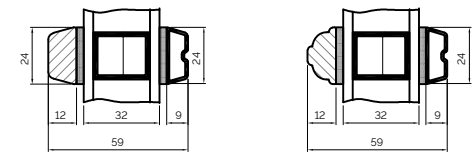

Alu Clad Timber Windows

OUTWARD SIDE HUNG WINDOW

FIXED FRAME WINDOW

BONDED BARS

60MM BONDED BARS

TILT & TURN WINDOW

42MM BONDED BARS

24MM BONDED BARS