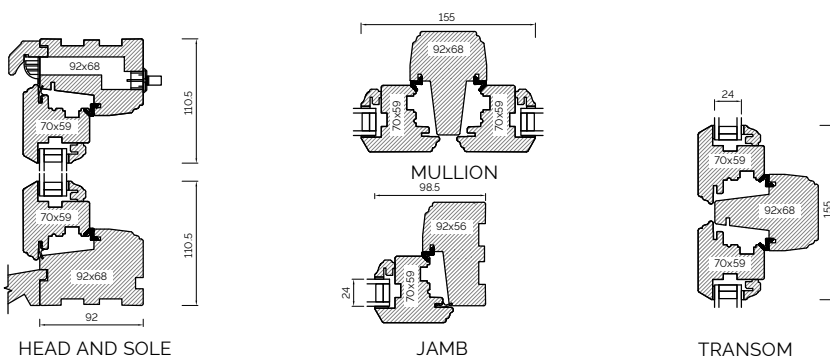

The A-series Collection, Stormproof Casement 68mm & 92mm Frame

EXTERNAL GLAZED 68MM FRAME SECTIONS

BONDED BARS

EXTERNAL GLAZED 92MM FRAME SECTIONS

BONDED BARS

INTERNAL GLAZED 68MM FRAME SECTIONS

BONDED BARS

INTERNAL GLAZED 92MM FRAME SECTIONS

BONDED BARS

BONDED BARS

The A-series Collection, Flush Casement 68mm & 92mm Frame

EXTERNAL GLAZED 68MM FRAME SECTIONS

BONDED BARS

EXTERNAL GLAZED 92MM FRAME SECTIONS

BONDED BARS