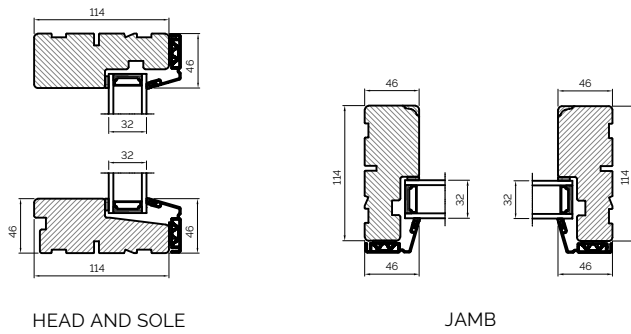

160MM SPIRAL BALANCE EXTERNAL GLAZED

160MM SPIRAL BALANCE/MOULDED FRAME PROFILE EXTERNAL GLAZED

OVOLO BONDED BARS

LAMBS TONGUE BONDED BARS

The Scotdoor Collection

SCOTDOOR THRESHOLD DETAILS

SCOTDOOR SECTIONS

Alu Clad Timber Windows

OUTWARD SIDE HUNG WINDOW

FIXED FRAME WINDOW

BONDED BARS

60MM BONDED BARS

TILT & TURN WINDOW

42MM BONDED BARS

24MM BONDED BARS