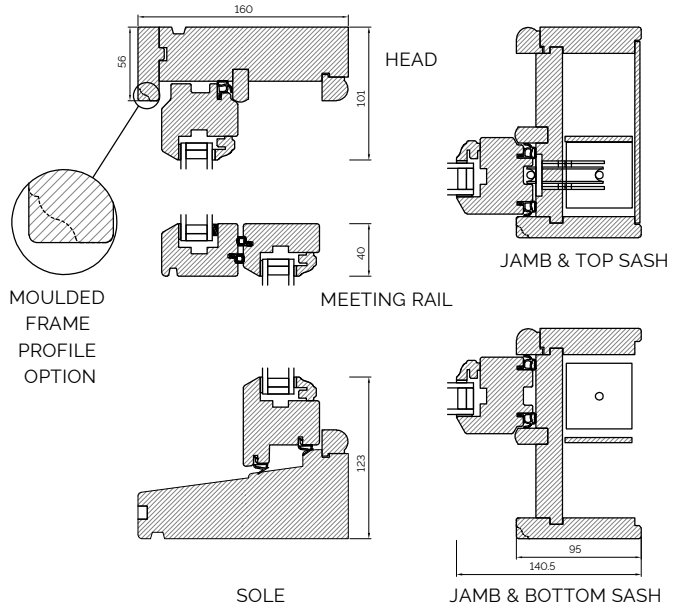

25MM CILL EXTENSION

47MM CILL EXTENSION

62MM CILL EXTENSION

BONDED BARS

25MM BONDED BAR

40MM BONDED BAR

56MM BONDED BAR

BOTTOM BEADS

WOOD BOTTOM BEAD

WOOD BOTTOM BEAD (TRIPLE GLAZED)

COUPLING

HORIZONTAL COUPLING

VERTICAL COUPLING

BAY COUPLING

The 1811 Sliding Sash Collection, Cords & Weights

95MM BOX INTERNAL GLAZED

80MM BOX INTERNAL GLAZED

95MM BOX EXTERNAL GLAZED

80MM BOX EXTERNAL GLAZED

OVOLO BONDED BARS

LAMBS TONGUE BONDED BARS

The 1811 Sliding Sash Collection, Spiral Balance

160MM SPIRAL BALANCE INTERNAL GLAZED

160MM SPIRAL BALANCE/MOULDED FRAME PROFILE INTERNAL GLAZED