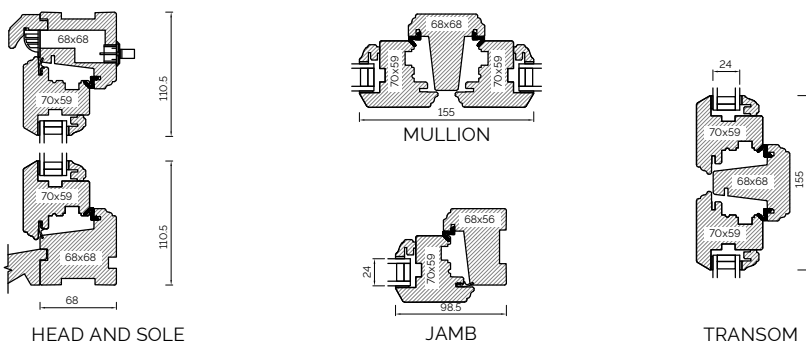

The A-series Collection, Stormproof Casement 68mm & 92mm Frame

EXTERNAL GLAZED 68MM FRAME SECTIONS

BONDED BARS

EXTERNAL GLAZED 92MM FRAME SECTIONS

BONDED BARS

INTERNAL GLAZED 68MM FRAME SECTIONS

BONDED BARS

INTERNAL GLAZED 92MM FRAME SECTIONS

BONDED BARS

BONDED BARS

The A-series Collection, Flush Casement 68mm & 92mm Frame

EXTERNAL GLAZED 68MM FRAME SECTIONS

BONDED BARS

EXTERNAL GLAZED 92MM FRAME SECTIONS

BONDED BARS