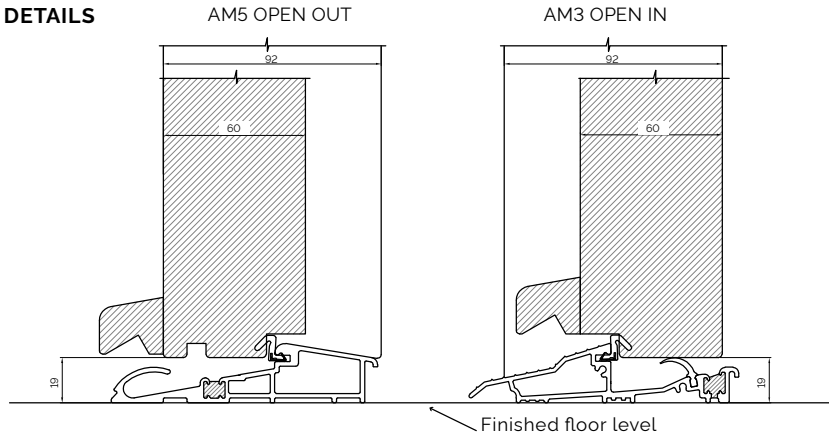

160MM SPIRAL BALANCE EXTERNAL GLAZED

160MM SPIRAL BALANCE/MOULDED FRAME PROFILE EXTERNAL GLAZED

OVOLO BONDED BARS

LAMBS TONGUE BONDED BARS

The Scotdoor Collection

SCOTDOOR THRESHOLD DETAILS

SCOTDOOR SECTIONS

Alu Clad Timber Windows

OUTWARD SIDE HUNG WINDOW

FIXED FRAME WINDOW

BONDED BARS

60MM BONDED BARS

TILT & TURN WINDOW

42MM BONDED BARS

24MM BONDED BARS