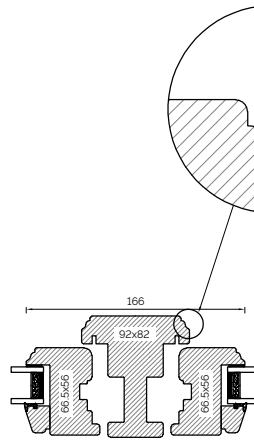

BONDED BARS

System 2000

SYSTEM 2000 SECTIONS

HEAD AND SOLE

JAMB

MULLION

TRANSOM

CILL EXTENSIONS

25MM CILL EXTENSION

47MM CILL EXTENSION

62MM CILL EXTENSION

BONDED BARS

25MM BONDED BAR

40MM BONDED BAR

56MM BONDED BAR

BOTTOM BEADS