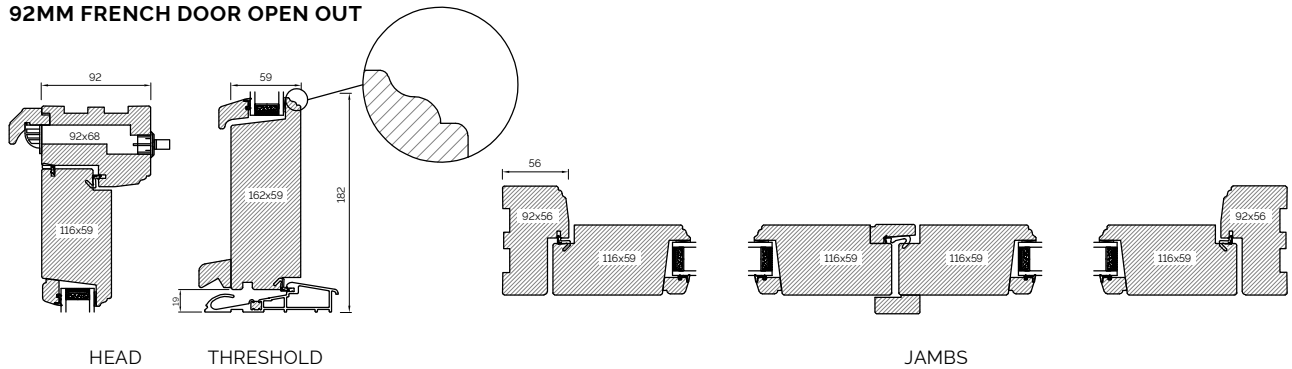

INTERNAL GLAZED 68MM FRAME SECTIONS

INTERNAL GLAZED 92MM FRAME SECTIONS

The A-series Collection, French And Single Doors

92MM FRENCH DOOR OPEN OUT

92MM FRENCH DOOR OPEN IN

92MM SINGLE DOOR OPEN OUT

92MM SINGLE DOOR OPEN IN

BONDED BARS

System 2000

SYSTEM 2000 SECTIONS

HEAD AND SOLE

JAMB

MULLION

TRANSOM

CILL EXTENSIONS