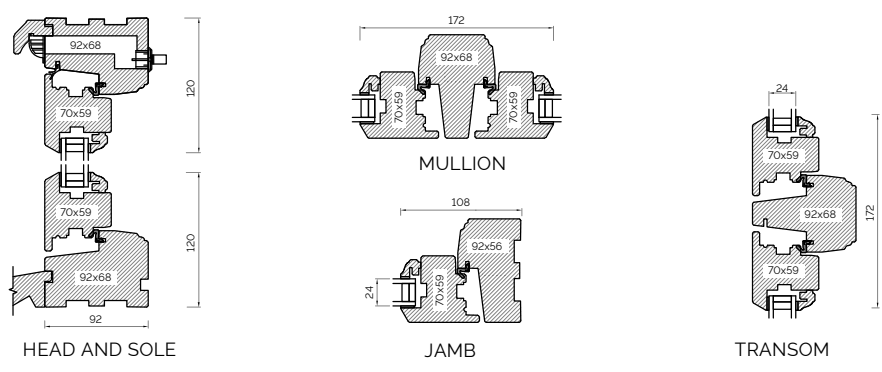

The A-series Collection, Stormproof Casement 68mm & 92mm Frame

EXTERNAL GLAZED 68MM FRAME SECTIONS

BONDED BARS

EXTERNAL GLAZED 92MM FRAME SECTIONS

BONDED BARS

INTERNAL GLAZED 68MM FRAME SECTIONS

BONDED BARS

INTERNAL GLAZED 92MM FRAME SECTIONS

BONDED BARS

BONDED BARS

The A-series Collection, Flush Casement 68mm & 92mm Frame

EXTERNAL GLAZED 68MM FRAME SECTIONS

BONDED BARS

EXTERNAL GLAZED 92MM FRAME SECTIONS

BONDED BARS

INTERNAL GLAZED 68MM FRAME SECTIONS

INTERNAL GLAZED 92MM FRAME SECTIONS

The A-series Collection, French And Single Doors

92MM FRENCH DOOR OPEN OUT

92MM FRENCH DOOR OPEN IN

92MM SINGLE DOOR OPEN OUT

92MM SINGLE DOOR OPEN IN