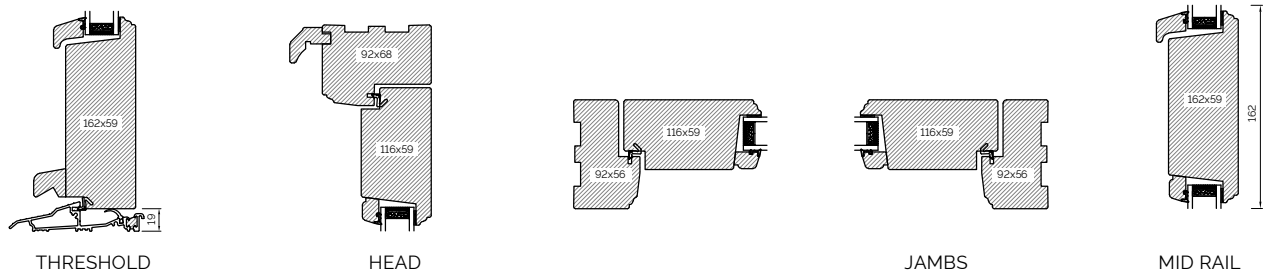

INTERNAL GLAZED 68MM FRAME SECTIONS

INTERNAL GLAZED 92MM FRAME SECTIONS

The A-series Collection, French And Single Doors

92MM FRENCH DOOR OPEN OUT

92MM FRENCH DOOR OPEN IN

92MM SINGLE DOOR OPEN OUT

92MM SINGLE DOOR OPEN IN

BONDED BARS

System 2000

SYSTEM 2000 SECTIONS

HEAD AND SOLE

JAMB

MULLION

TRANSOM

CILL EXTENSIONS