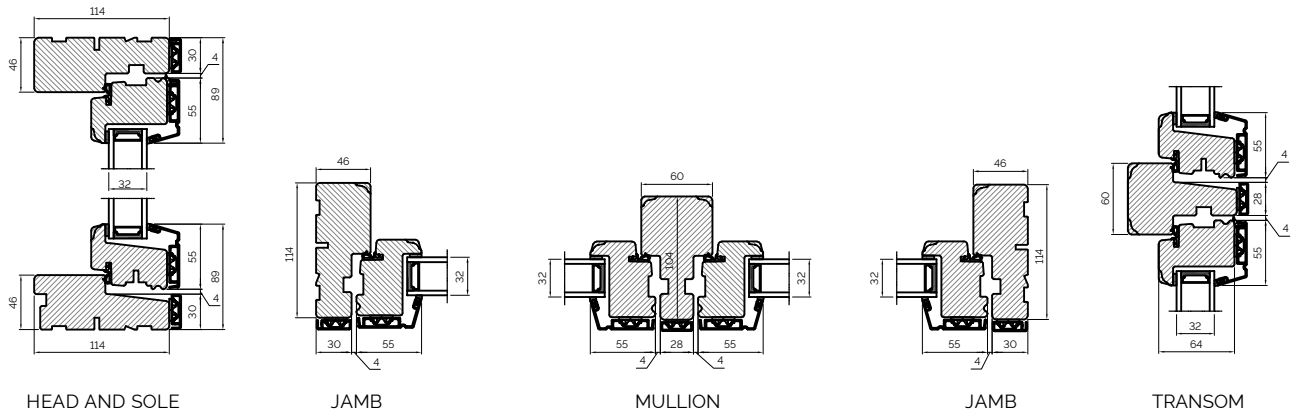

160MM SPIRAL BALANCE EXTERNAL GLAZED

160MM SPIRAL BALANCE/MOULDED FRAME PROFILE EXTERNAL GLAZED

OVOLO BONDED BARS

LAMBS TONGUE BONDED BARS

The Scotdoor Collection

SCOTDOOR THRESHOLD DETAILS

SCOTDOOR SECTIONS

Alu Clad Timber Windows

OUTWARD SIDE HUNG WINDOW

FIXED FRAME WINDOW

BONDED BARS

60MM BONDED BARS

TILT & TURN WINDOW

42MM BONDED BARS

24MM BONDED BARS