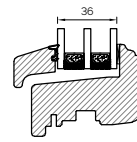

25MM CILL EXTENSION

47MM CILL EXTENSION

62MM CILL EXTENSION

BONDED BARS

25MM BONDED BAR

40MM BONDED BAR

56MM BONDED BAR

BOTTOM BEADS

WOOD BOTTOM BEAD

WOOD BOTTOM BEAD (TRIPLE GLAZED)

COUPLING

HORIZONTAL COUPLING

VERTICAL COUPLING

BAY COUPLING

The 1811 Sliding Sash Collection, Cords & Weights

95MM BOX INTERNAL GLAZED