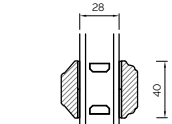

The A-series Collection, Stormproof Casement 68mm & 92mm Frame

EXTERNAL GLAZED 68MM FRAME SECTIONS

BONDED BARS

EXTERNAL GLAZED 92MM FRAME SECTIONS

BONDED BARS

INTERNAL GLAZED 68MM FRAME SECTIONS

BONDED BARS

INTERNAL GLAZED 92MM FRAME SECTIONS

BONDED BARS

BONDED BARS

The A-series Collection, Flush Casement 68mm & 92mm Frame

EXTERNAL GLAZED 68MM FRAME SECTIONS

BONDED BARS

EXTERNAL GLAZED 92MM FRAME SECTIONS

BONDED BARS