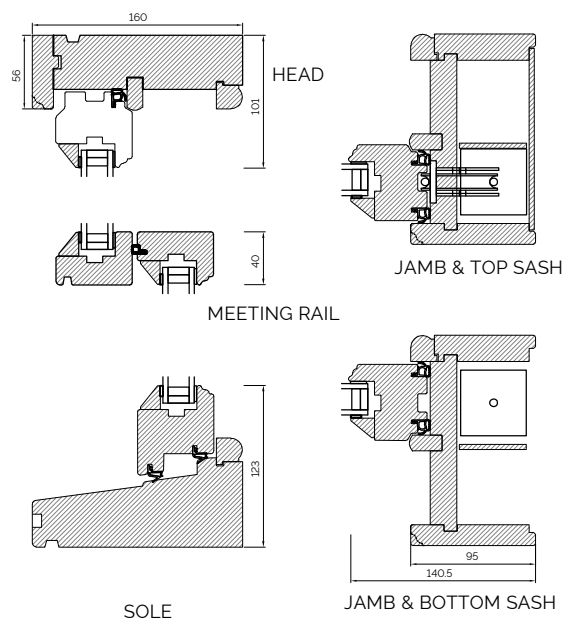

25MM CILL EXTENSION

47MM CILL EXTENSION

62MM CILL EXTENSION

BONDED BARS

25MM BONDED BAR

40MM BONDED BAR

56MM BONDED BAR

BOTTOM BEADS

WOOD BOTTOM BEAD

WOOD BOTTOM BEAD (TRIPLE GLAZED)

COUPLING

HORIZONTAL COUPLING

VERTICAL COUPLING

BAY COUPLING

The 1811 Sliding Sash Collection, Cords & Weights

95MM BOX INTERNAL GLAZED

80MM BOX INTERNAL GLAZED

95MM BOX EXTERNAL GLAZED

80MM BOX EXTERNAL GLAZED

OVOLO BONDED BARS

LAMBS TONGUE BONDED BARS

The 1811 Sliding Sash Collection, Spiral Balance

160MM SPIRAL BALANCE INTERNAL GLAZED

160MM SPIRAL BALANCE/MOULDED FRAME PROFILE INTERNAL GLAZED