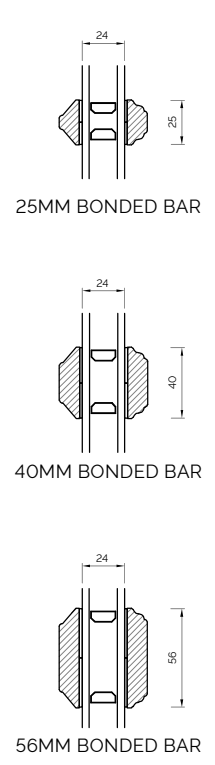

The A-series Collection, Stormproof Casement 68mm & 92mm Frame

EXTERNAL GLAZED 68MM FRAME SECTIONS

BONDED BARS

EXTERNAL GLAZED 92MM FRAME SECTIONS

BONDED BARS

INTERNAL GLAZED 68MM FRAME SECTIONS

BONDED BARS

INTERNAL GLAZED 92MM FRAME SECTIONS

BONDED BARS

BONDED BARS

The A-series Collection, Flush Casement 68mm & 92mm Frame

EXTERNAL GLAZED 68MM FRAME SECTIONS

BONDED BARS

EXTERNAL GLAZED 92MM FRAME SECTIONS

BONDED BARS

INTERNAL GLAZED 68MM FRAME SECTIONS

INTERNAL GLAZED 92MM FRAME SECTIONS

The A-series Collection, French And Single Doors

92MM FRENCH DOOR OPEN OUT

92MM FRENCH DOOR OPEN IN

92MM SINGLE DOOR OPEN OUT

92MM SINGLE DOOR OPEN IN

25MM CILL EXTENSION

47MM CILL EXTENSION

62MM CILL EXTENSION

BONDED BARS

25MM BONDED BAR

40MM BONDED BAR

56MM BONDED BAR

BOTTOM BEADS