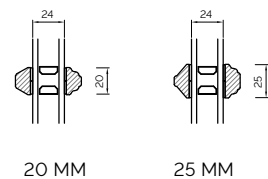

80MM BOX INTERNAL GLAZED

95MM BOX EXTERNAL GLAZED

80MM BOX EXTERNAL GLAZED

OVOLO BONDED BARS

LAMBS TONGUE BONDED BARS

The 1811 Sliding Sash Collection, Spiral Balance

160MM SPIRAL BALANCE INTERNAL GLAZED

160MM SPIRAL BALANCE/MOULDED FRAME PROFILE INTERNAL GLAZED

160MM SPIRAL BALANCE EXTERNAL GLAZED

160MM SPIRAL BALANCE/MOULDED FRAME PROFILE EXTERNAL GLAZED

OVOLO BONDED BARS

LAMBS TONGUE BONDED BARS

The Scotdoor Collection

SCOTDOOR THRESHOLD DETAILS

SCOTDOOR SECTIONS

Alu Clad Timber Windows

OUTWARD SIDE HUNG WINDOW

FIXED FRAME WINDOW

BONDED BARS

60MM BONDED BARS

TILT & TURN WINDOW

42MM BONDED BARS

24MM BONDED BARS