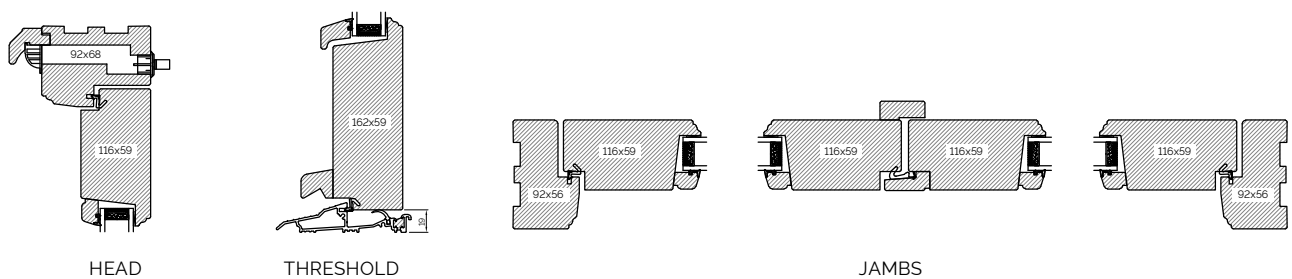

INTERNAL GLAZED 68MM FRAME SECTIONS

INTERNAL GLAZED 92MM FRAME SECTIONS

The A-series Collection, French And Single Doors

92MM FRENCH DOOR OPEN OUT

92MM FRENCH DOOR OPEN IN

92MM SINGLE DOOR OPEN OUT

92MM SINGLE DOOR OPEN IN

BONDED BARS

System 2000

SYSTEM 2000 SECTIONS

HEAD AND SOLE

JAMB

MULLION

TRANSOM

CILL EXTENSIONS