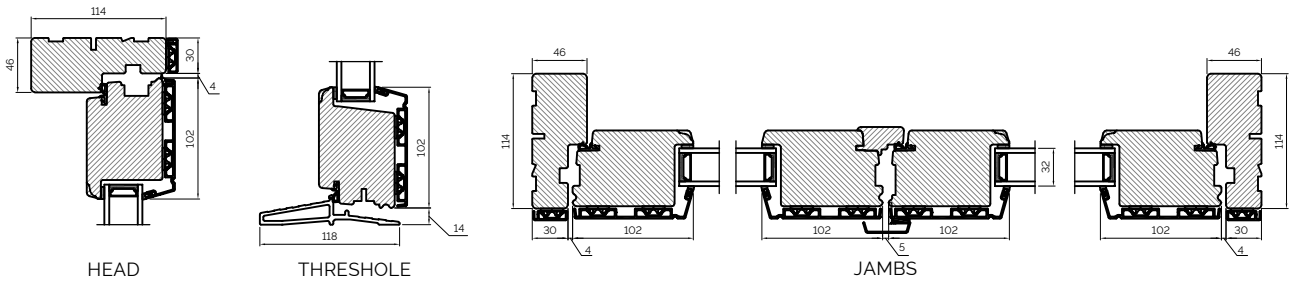

Alu Clad Timber Doors

DOUBLE DOOR OPEN OUT