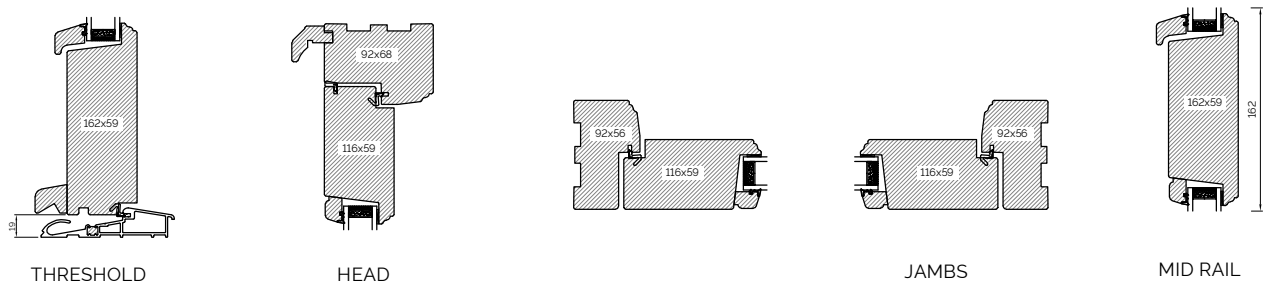

INTERNAL GLAZED 68MM FRAME SECTIONS

INTERNAL GLAZED 92MM FRAME SECTIONS

The A-series Collection, French And Single Doors

92MM FRENCH DOOR OPEN OUT

92MM FRENCH DOOR OPEN IN

92MM SINGLE DOOR OPEN OUT

92MM SINGLE DOOR OPEN IN

BONDED BARS

System 2000

SYSTEM 2000 SECTIONS

HEAD AND SOLE

JAMB

MULLION

TRANSOM

CILL EXTENSIONS