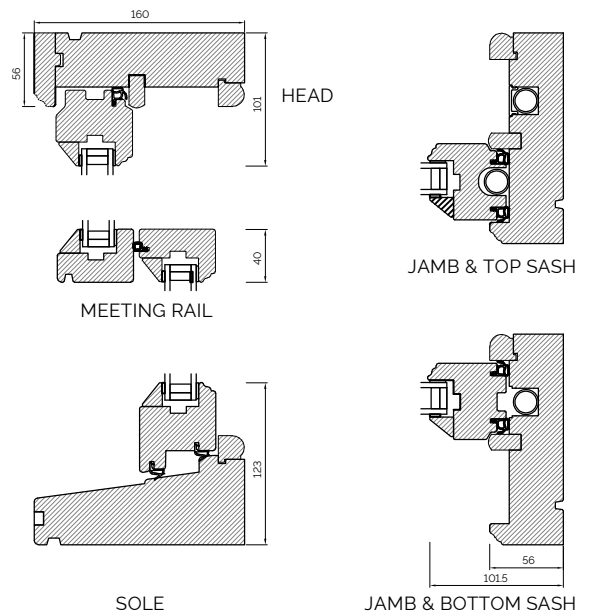

WOOD BOTTOM BEAD

WOOD BOTTOM BEAD (TRIPLE GLAZED)

COUPLING

HORIZONTAL COUPLING

VERTICAL COUPLING

BAY COUPLING

The 1811 Sliding Sash Collection, Cords & Weights

95MM BOX INTERNAL GLAZED

80MM BOX INTERNAL GLAZED

95MM BOX EXTERNAL GLAZED

80MM BOX EXTERNAL GLAZED

OVOLO BONDED BARS

LAMBS TONGUE BONDED BARS

The 1811 Sliding Sash Collection, Spiral Balance

160MM SPIRAL BALANCE INTERNAL GLAZED

160MM SPIRAL BALANCE/MOULDED FRAME PROFILE INTERNAL GLAZED

160MM SPIRAL BALANCE EXTERNAL GLAZED

160MM SPIRAL BALANCE/MOULDED FRAME PROFILE EXTERNAL GLAZED

OVOLO BONDED BARS

LAMBS TONGUE BONDED BARS

The Scotdoor Collection

SCOTDOOR THRESHOLD DETAILS

SCOTDOOR SECTIONS