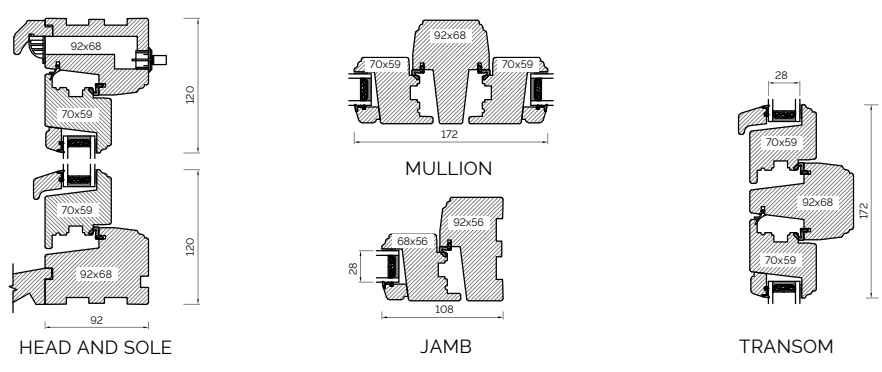

The A-series Collection, Stormproof Casement 68mm & 92mm Frame

EXTERNAL GLAZED 68MM FRAME SECTIONS

BONDED BARS

EXTERNAL GLAZED 92MM FRAME SECTIONS

BONDED BARS

INTERNAL GLAZED 68MM FRAME SECTIONS

BONDED BARS

INTERNAL GLAZED 92MM FRAME SECTIONS

BONDED BARS

BONDED BARS

The A-series Collection, Flush Casement 68mm & 92mm Frame

EXTERNAL GLAZED 68MM FRAME SECTIONS

BONDED BARS

EXTERNAL GLAZED 92MM FRAME SECTIONS

BONDED BARS

INTERNAL GLAZED 68MM FRAME SECTIONS

INTERNAL GLAZED 92MM FRAME SECTIONS

The A-series Collection, French And Single Doors

92MM FRENCH DOOR OPEN OUT

92MM FRENCH DOOR OPEN IN

92MM SINGLE DOOR OPEN OUT

92MM SINGLE DOOR OPEN IN