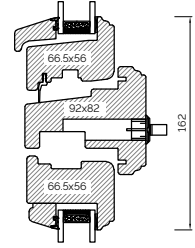

BONDED BARS

System 2000

SYSTEM 2000 SECTIONS

HEAD AND SOLE

JAMB

MULLION

TRANSOM

CILL EXTENSIONS

25MM CILL EXTENSION

47MM CILL EXTENSION

62MM CILL EXTENSION

BONDED BARS

25MM BONDED BAR

40MM BONDED BAR

56MM BONDED BAR

BOTTOM BEADS