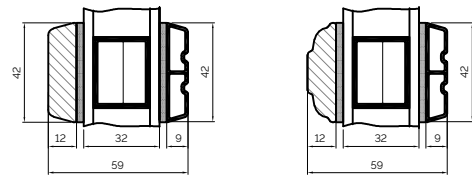

Alu Clad Timber Windows

OUTWARD SIDE HUNG WINDOW

FIXED FRAME WINDOW

BONDED BARS

60MM BONDED BARS

TILT & TURN WINDOW

42MM BONDED BARS

24MM BONDED BARS

CORNER POSTS

Alu Clad Timber Doors

DOUBLE DOOR OPEN OUT

DOUBLE DOOR OPEN IN

SINGLE DOOR OPEN IN

SLIDING DOOR

BI-FOLDING DOOR

ALLAN EST. 1811 **BROS.**
Craftsmen of Bespoke Timber Windows & Doors