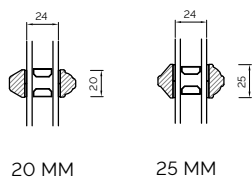

25MM CILL EXTENSION

47MM CILL EXTENSION

62MM CILL EXTENSION

BONDED BARS

25MM BONDED BAR

40MM BONDED BAR

56MM BONDED BAR

BOTTOM BEADS

WOOD BOTTOM BEAD

WOOD BOTTOM BEAD (TRIPLE GLAZED)

COUPLING

HORIZONTAL COUPLING

VERTICAL COUPLING

BAY COUPLING

The 1811 Sliding Sash Collection, Cords & Weights

95MM BOX INTERNAL GLAZED

80MM BOX INTERNAL GLAZED

95MM BOX EXTERNAL GLAZED

80MM BOX EXTERNAL GLAZED

OVOLO BONDED BARS

LAMBS TONGUE BONDED BARS

The 1811 Sliding Sash Collection, Spiral Balance

160MM SPIRAL BALANCE INTERNAL GLAZED

160MM SPIRAL BALANCE/MOULDED FRAME PROFILE INTERNAL GLAZED

160MM SPIRAL BALANCE EXTERNAL GLAZED

160MM SPIRAL BALANCE/MOULDED FRAME PROFILE EXTERNAL GLAZED

OVOLO BONDED BARS

LAMBS TONGUE BONDED BARS

The Scotdoor Collection

SCOTDOOR THRESHOLD DETAILS

SCOTDOOR SECTIONS