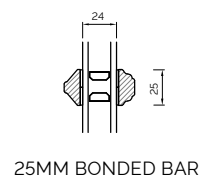

The A-series Collection, Stormproof Casement 68mm & 92mm Frame

EXTERNAL GLAZED 68MM FRAME SECTIONS

BONDED BARS

EXTERNAL GLAZED 92MM FRAME SECTIONS

BONDED BARS

INTERNAL GLAZED 68MM FRAME SECTIONS

BONDED BARS

INTERNAL GLAZED 92MM FRAME SECTIONS

BONDED BARS

BONDED BARS

The A-series Collection, Flush Casement 68mm & 92mm Frame

EXTERNAL GLAZED 68MM FRAME SECTIONS

BONDED BARS

EXTERNAL GLAZED 92MM FRAME SECTIONS

BONDED BARS