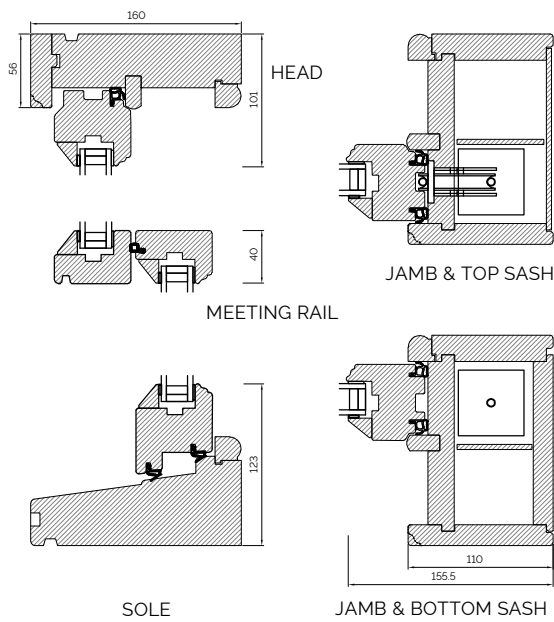

WOOD BOTTOM BEAD

WOOD BOTTOM BEAD (TRIPLE GLAZED)

COUPLING

HORIZONTAL COUPLING

VERTICAL COUPLING

BAY COUPLING

The 1811 Sliding Sash Collection, Cords & Weights

95MM BOX INTERNAL GLAZED

80MM BOX INTERNAL GLAZED

95MM BOX EXTERNAL GLAZED

80MM BOX EXTERNAL GLAZED

OVOLO BONDED BARS

LAMBS TONGUE BONDED BARS

The 1811 Sliding Sash Collection, Spiral Balance

160MM SPIRAL BALANCE INTERNAL GLAZED

160MM SPIRAL BALANCE/MOULDED FRAME PROFILE INTERNAL GLAZED