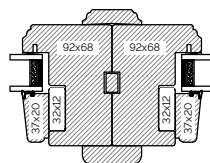

25MM CILL EXTENSION

47MM CILL EXTENSION

62MM CILL EXTENSION

BONDED BARS

25MM BONDED BAR

40MM BONDED BAR

56MM BONDED BAR

BOTTOM BEADS

WOOD BOTTOM BEAD

WOOD BOTTOM BEAD (TRIPLE GLAZED)

COUPLING

HORIZONTAL COUPLING

VERTICAL COUPLING

BAY COUPLING

The 1811 Sliding Sash Collection, Cords & Weights

95MM BOX INTERNAL GLAZED

80MM BOX INTERNAL GLAZED

95MM BOX EXTERNAL GLAZED

80MM BOX EXTERNAL GLAZED

OVOLO BONDED BARS

LAMBS TONGUE BONDED BARS

The 1811 Sliding Sash Collection, Spiral Balance

160MM SPIRAL BALANCE INTERNAL GLAZED

160MM SPIRAL BALANCE/MOULDED FRAME PROFILE INTERNAL GLAZED