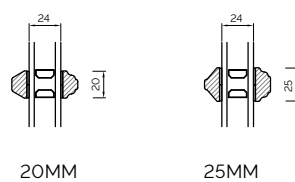

WOOD BOTTOM BEAD

WOOD BOTTOM BEAD (TRIPLE GLAZED)

COUPLING

HORIZONTAL COUPLING

VERTICAL COUPLING

BAY COUPLING

The 1811 Sliding Sash Collection, Cords & Weights

95MM BOX INTERNAL GLAZED

80MM BOX INTERNAL GLAZED

95MM BOX EXTERNAL GLAZED

80MM BOX EXTERNAL GLAZED

OVOLO BONDED BARS

LAMBS TONGUE BONDED BARS

The 1811 Sliding Sash Collection, Spiral Balance

160MM SPIRAL BALANCE INTERNAL GLAZED

160MM SPIRAL BALANCE/MOULDED FRAME PROFILE INTERNAL GLAZED