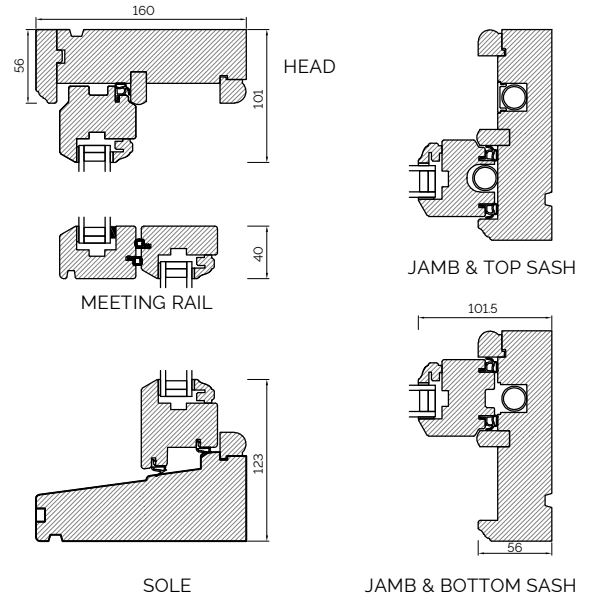

WOOD BOTTOM BEAD

WOOD BOTTOM BEAD (TRIPLE GLAZED)

COUPLING

HORIZONTAL COUPLING

VERTICAL COUPLING

BAY COUPLING

The 1811 Sliding Sash Collection, Cords & Weights

95MM BOX INTERNAL GLAZED

80MM BOX INTERNAL GLAZED

95MM BOX EXTERNAL GLAZED

80MM BOX EXTERNAL GLAZED

OVOLO BONDED BARS

LAMBS TONGUE BONDED BARS

The 1811 Sliding Sash Collection, Spiral Balance

160MM SPIRAL BALANCE INTERNAL GLAZED

160MM SPIRAL BALANCE/MOULDED FRAME PROFILE INTERNAL GLAZED