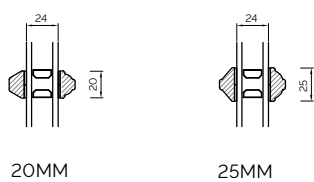

WOOD BOTTOM BEAD

WOOD BOTTOM BEAD (TRIPLE GLAZED)

COUPLING

HORIZONTAL COUPLING

VERTICAL COUPLING

BAY COUPLING

The 1811 Sliding Sash Collection, Cords & Weights

95MM BOX INTERNAL GLAZED

80MM BOX INTERNAL GLAZED

95MM BOX EXTERNAL GLAZED

80MM BOX EXTERNAL GLAZED

OVOLO BONDED BARS

LAMBS TONGUE BONDED BARS

The 1811 Sliding Sash Collection, Spiral Balance

160MM SPIRAL BALANCE INTERNAL GLAZED

160MM SPIRAL BALANCE/MOULDED FRAME PROFILE INTERNAL GLAZED