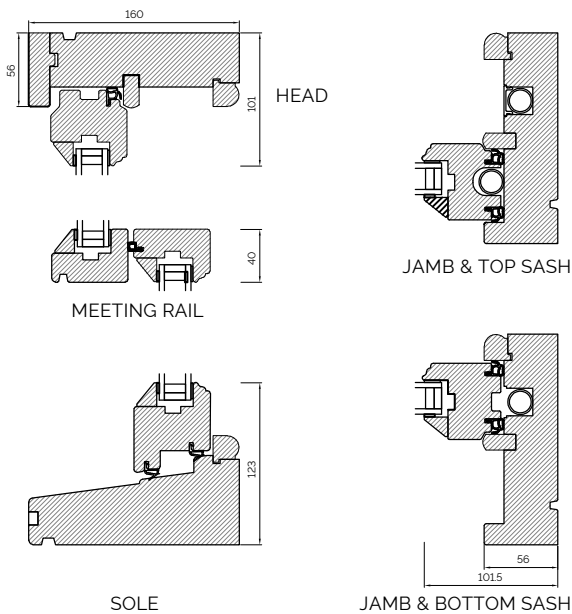

WOOD BOTTOM BEAD

WOOD BOTTOM BEAD (TRIPLE GLAZED)

COUPLING

HORIZONTAL COUPLING

VERTICAL COUPLING

BAY COUPLING

The 1811 Sliding Sash Collection, Cords & Weights

95MM BOX INTERNAL GLAZED

80MM BOX INTERNAL GLAZED

95MM BOX EXTERNAL GLAZED

80MM BOX EXTERNAL GLAZED

OVOLO BONDED BARS

LAMBS TONGUE BONDED BARS

The 1811 Sliding Sash Collection, Spiral Balance

160MM SPIRAL BALANCE INTERNAL GLAZED

160MM SPIRAL BALANCE/MOULDED FRAME PROFILE INTERNAL GLAZED

160MM SPIRAL BALANCE EXTERNAL GLAZED

160MM SPIRAL BALANCE/MOULDED FRAME PROFILE EXTERNAL GLAZED

OVOLO BONDED BARS

LAMBS TONGUE BONDED BARS

The Scotdoor Collection

SCOTDOOR THRESHOLD DETAILS

SCOTDOOR SECTIONS