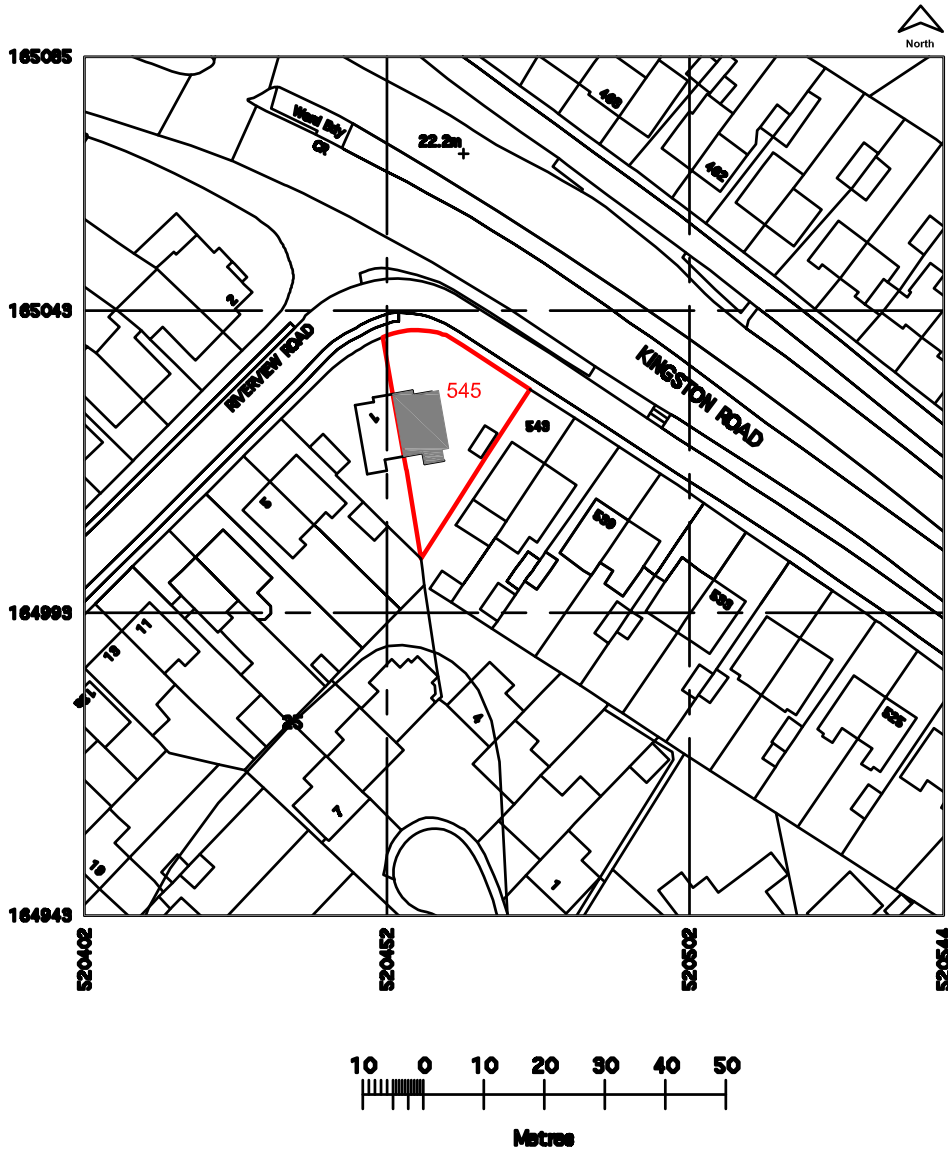

545 Kingston Road
Epsom
Surrey
KT19 0DL

Location Plan
1 : 1250