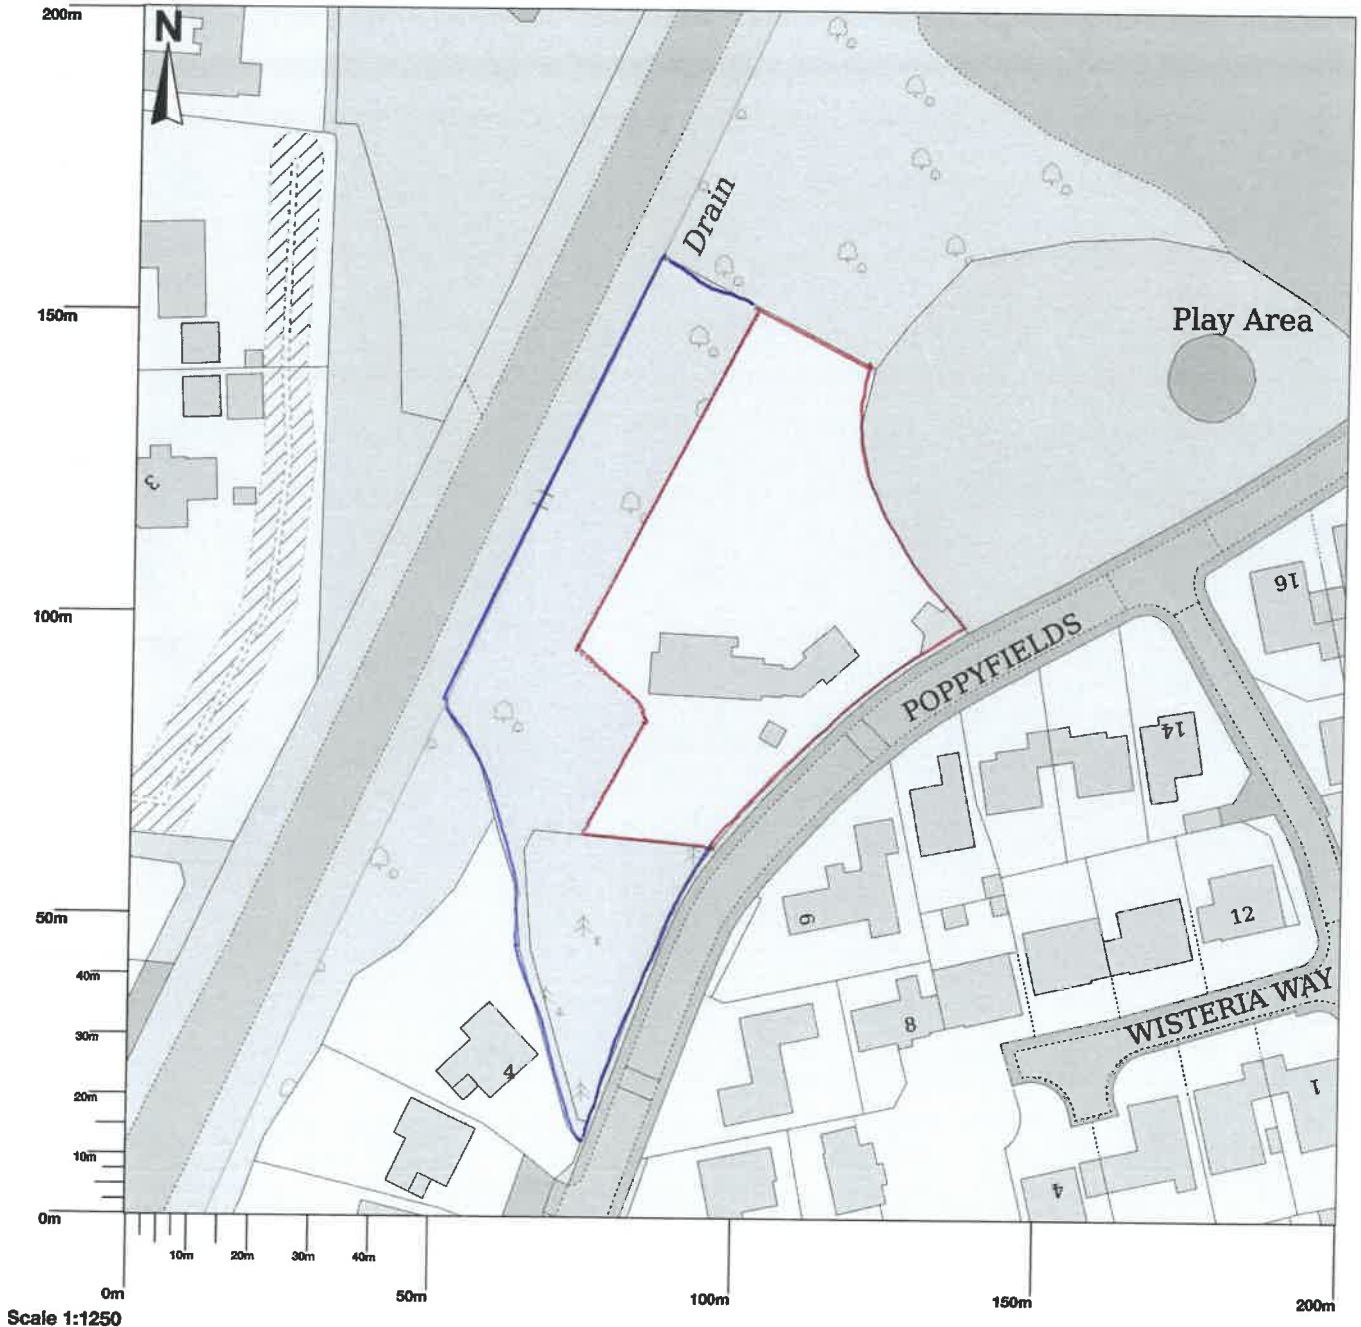

Red Robin House, Poppyfields Drive, Snettisham, King'S Lynn, PE31 7UD

© Crown copyright and database rights 2024 OS 100054135. Map area bounded by: 567638,333616
567838,333816. Produced on 11 April 2024 from the OS National Geographic Database. Supplied by
UKPlanningMaps.com. Unique plan reference: p4e/uk/1085430/1461264