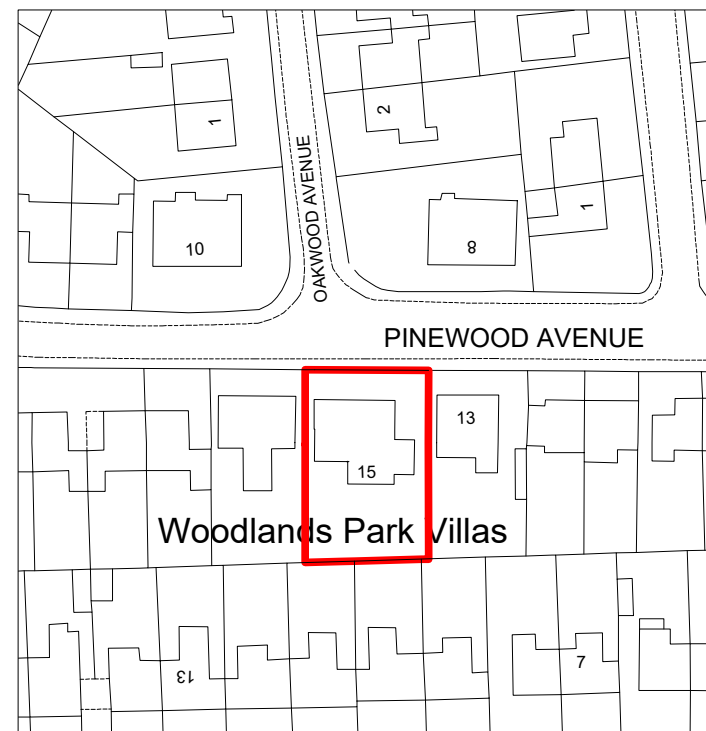

EXISTING SIDE ELEVATION

EXISTING REAR ELEVATION

EXISTING SIDE ELEVATION

EXISTING FRONT ELEVATION

Location Map
(1:1250)

Rev.	Revision Note	Date
	Proposed alterations to; 15 Pinewood Avenue North Gosforth Newcastle Upon Tyne - NE13 6QD	Scale 1:100, 1:1250 Date 02.04.24
	Title Existing Elevations & Location Map	Sheet No. 001