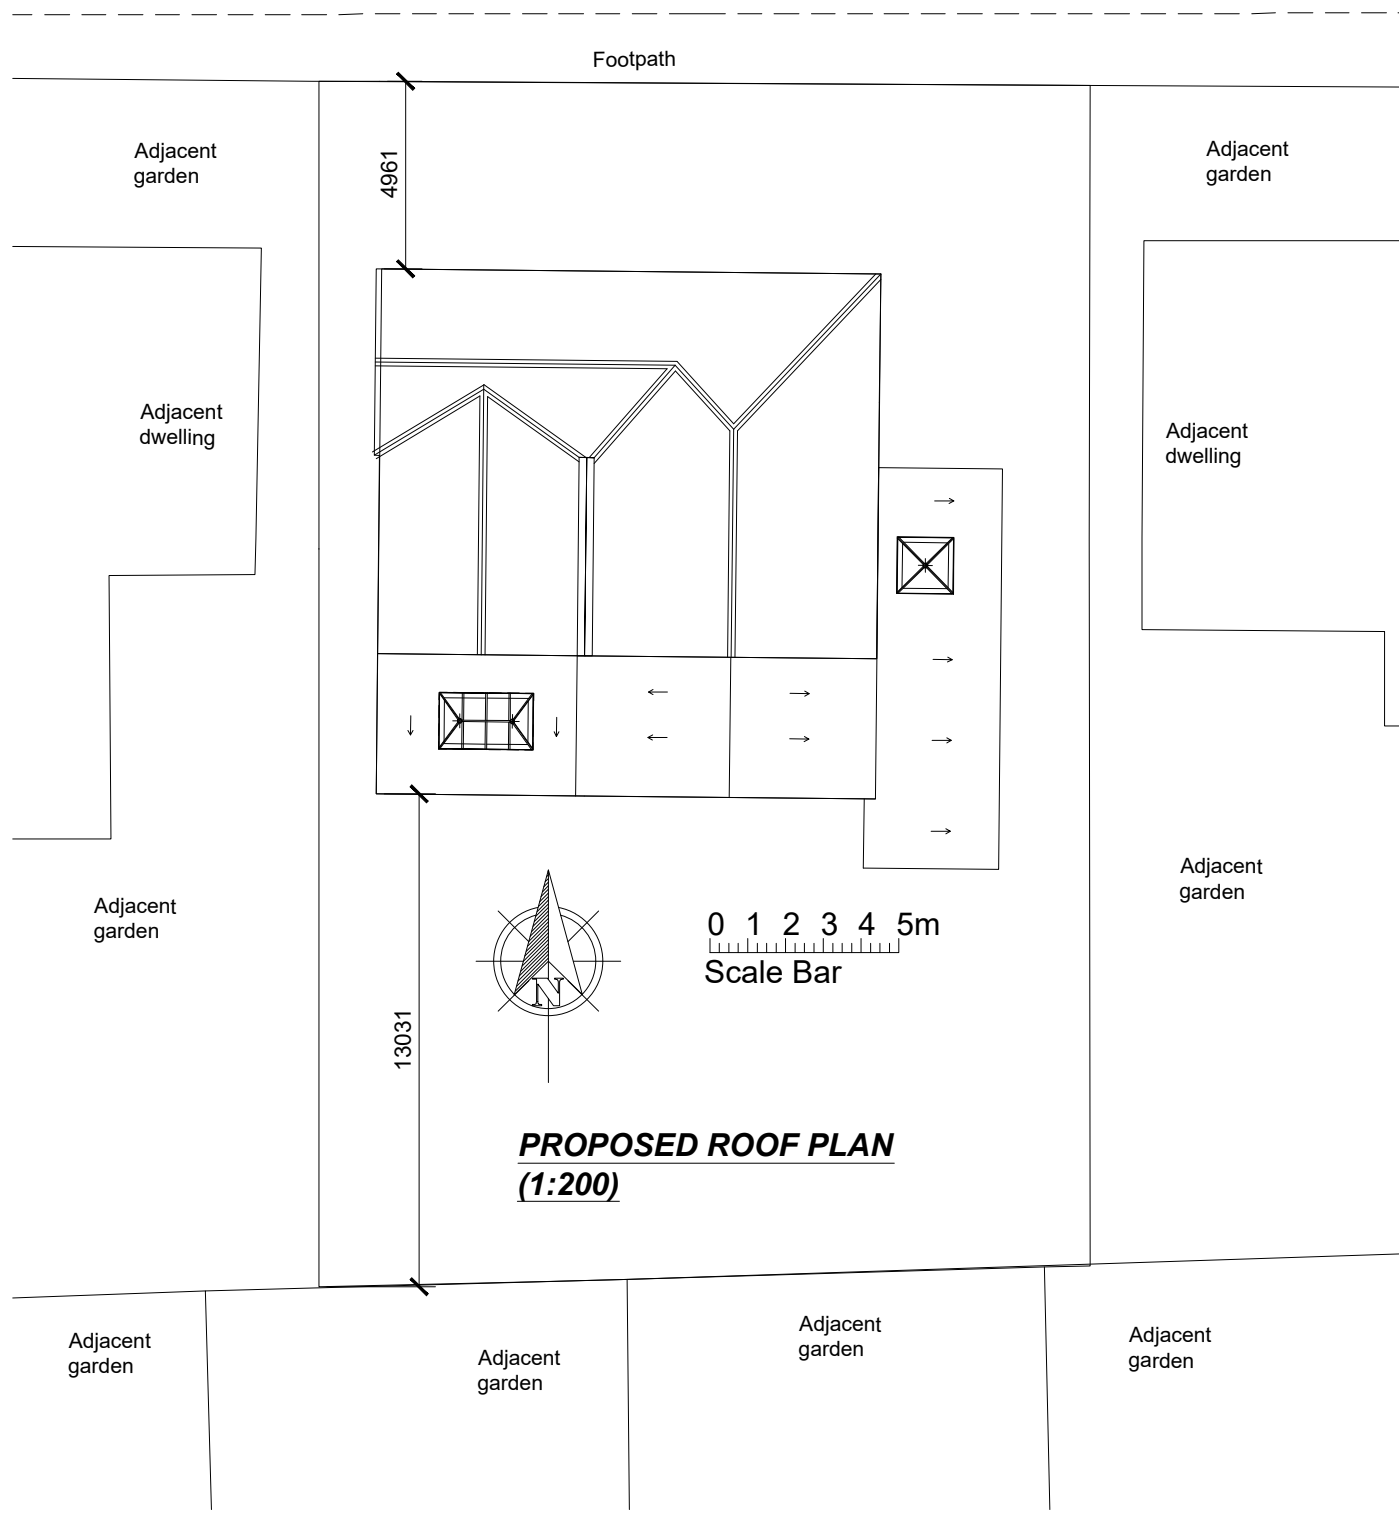

PINEWOOD AVENUE

PINEWOOD AVENUE

Rev.	Revision Note	Date
	Proposed alterations to; 15 Pinewood Avenue North Gosforth Newcastle Upon Tyne - NE13 6QD	Scale 1:200 Date 02.04.24
	Title Existing & Proposed Roof / Site Plans	Sheet No. 005