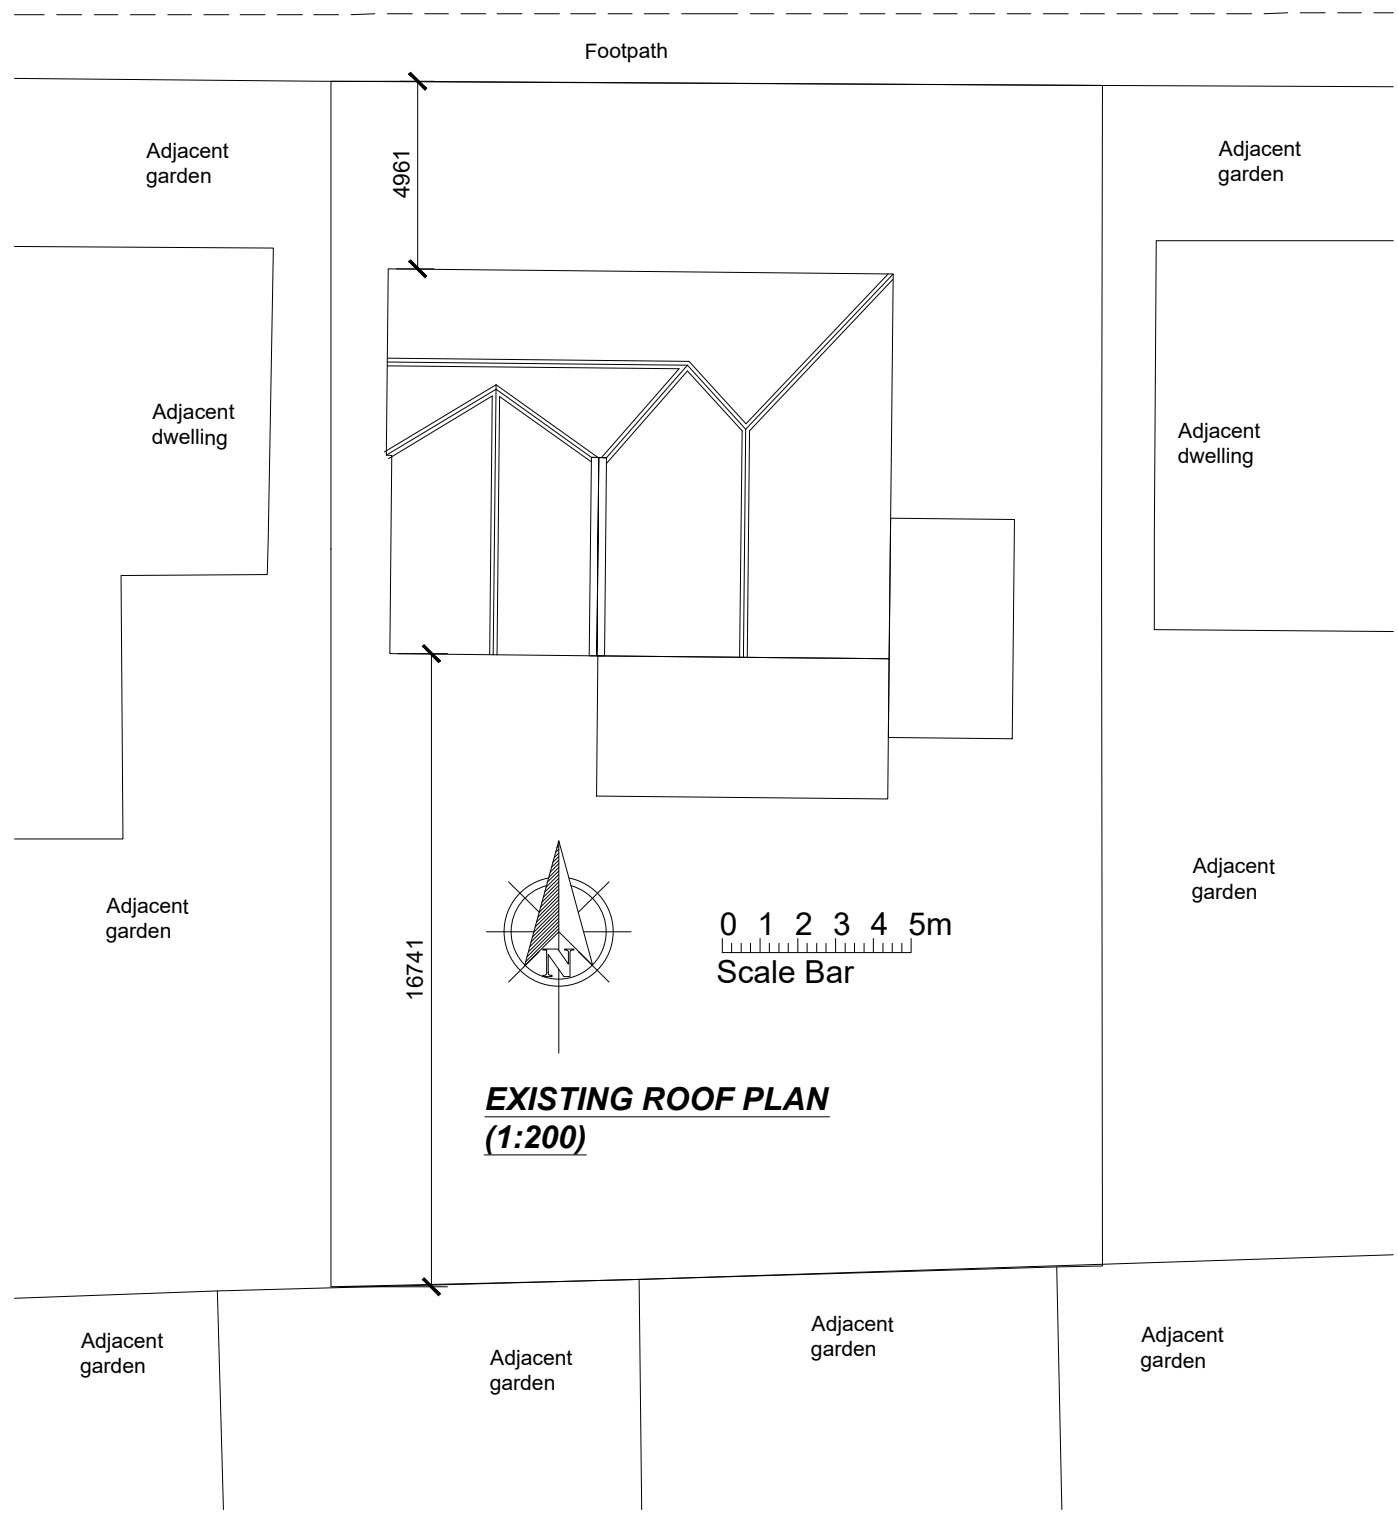

PINEWOOD AVENUE

PINEWOOD AVENUE

Rev.	Revision Note	Date
	Proposed alterations to; 15 Pinewood Avenue North Gosforth Newcastle Upon Tyne - NE13 6QD	Scale 1:200 Date 02.04.24
	Title Existing & Proposed Roof / Site Plans	Sheet No. 005