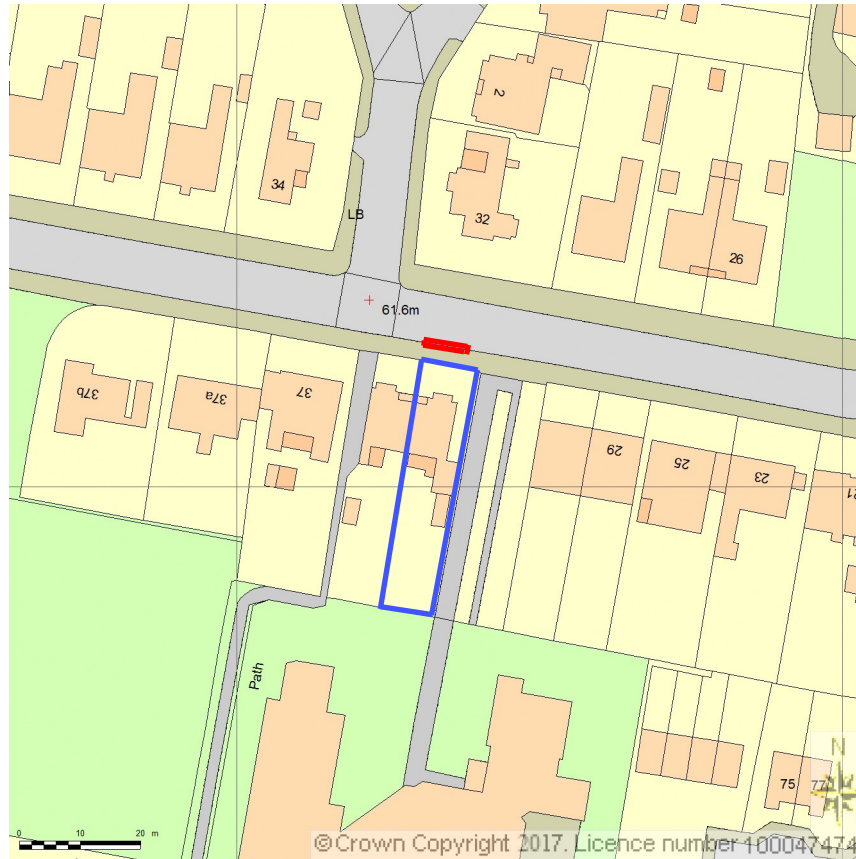

SITE LOCATION PLAN  
AREA 2 HA  
SCALE: 1:1250 on A4

Supplied by Streetwise Maps Ltd  
[www.streetwise.net](http://www.streetwise.net)  
Licence No: 100047474