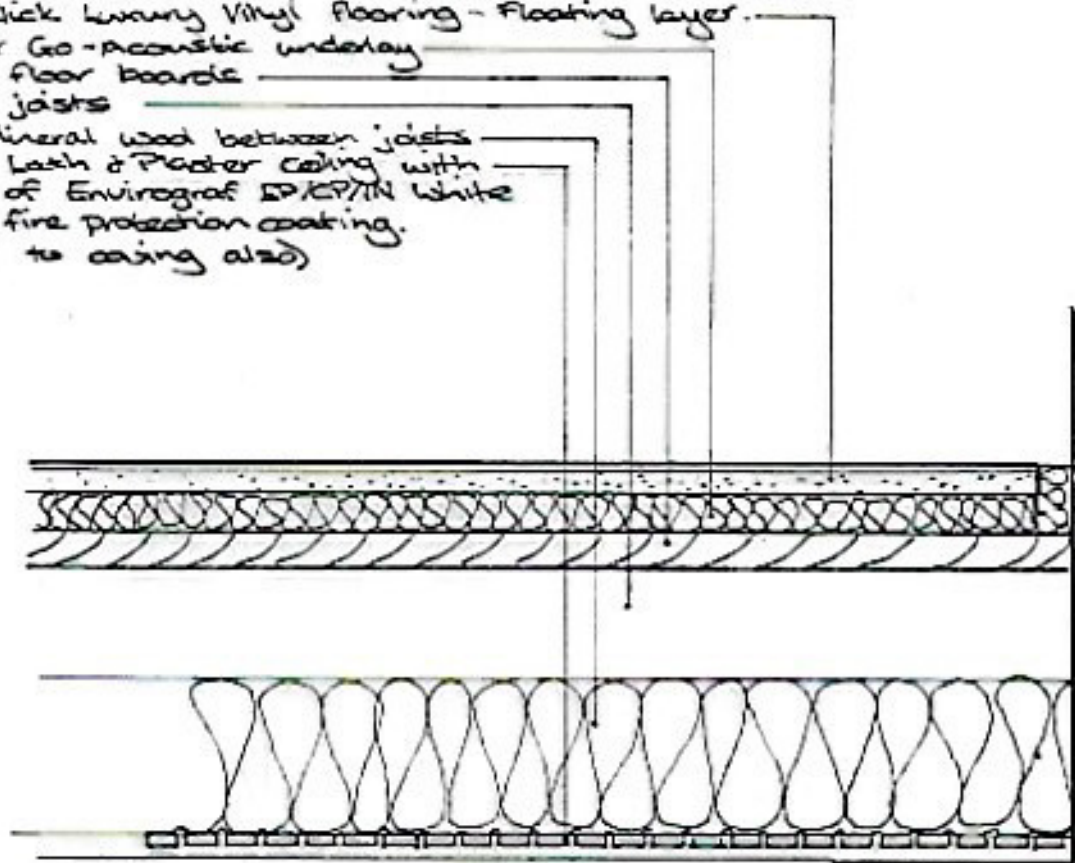

Clever Dick Luxury Vinyl flooring - Floating layer.
 Xtrafloor Go - acoustic underlay
 Existing floor boards
 Existing joists
 100mm Mineral wool between joists
 Existing Lath & Plaster ceiling with
 3 coats of Envirograf EP/CP/IN White
 smooth fire protection coating.
 (3 coats to coving also)

N.B. Ceilings without coving
 to have 2 layers 15mm
 plasterboard & skim or
 1 layer 15mm fireline &
 skim. (2nd floor ceiling)

12.5mm Plasterboard
 + skim
 75x50mm studs
 fully filled with
 mineral wool between.

**Proposed Alterations to Nos. 95-97 North
 Marine Road, Scarborough**

Wall and Ceiling

NEW INTERNAL WALLS

Date:	Feb 24	Job No.	24/06
Drawn:	VW	Drg No.	14
Scale:	1:5 @A3	Rev.	

Victoria Wharton
 Architectural Design
 7 Red Scar Lane
 Scarborough
 YO12 5RH
 Tel: 07734255300
 Email: v.wharton@yahoo.co.uk