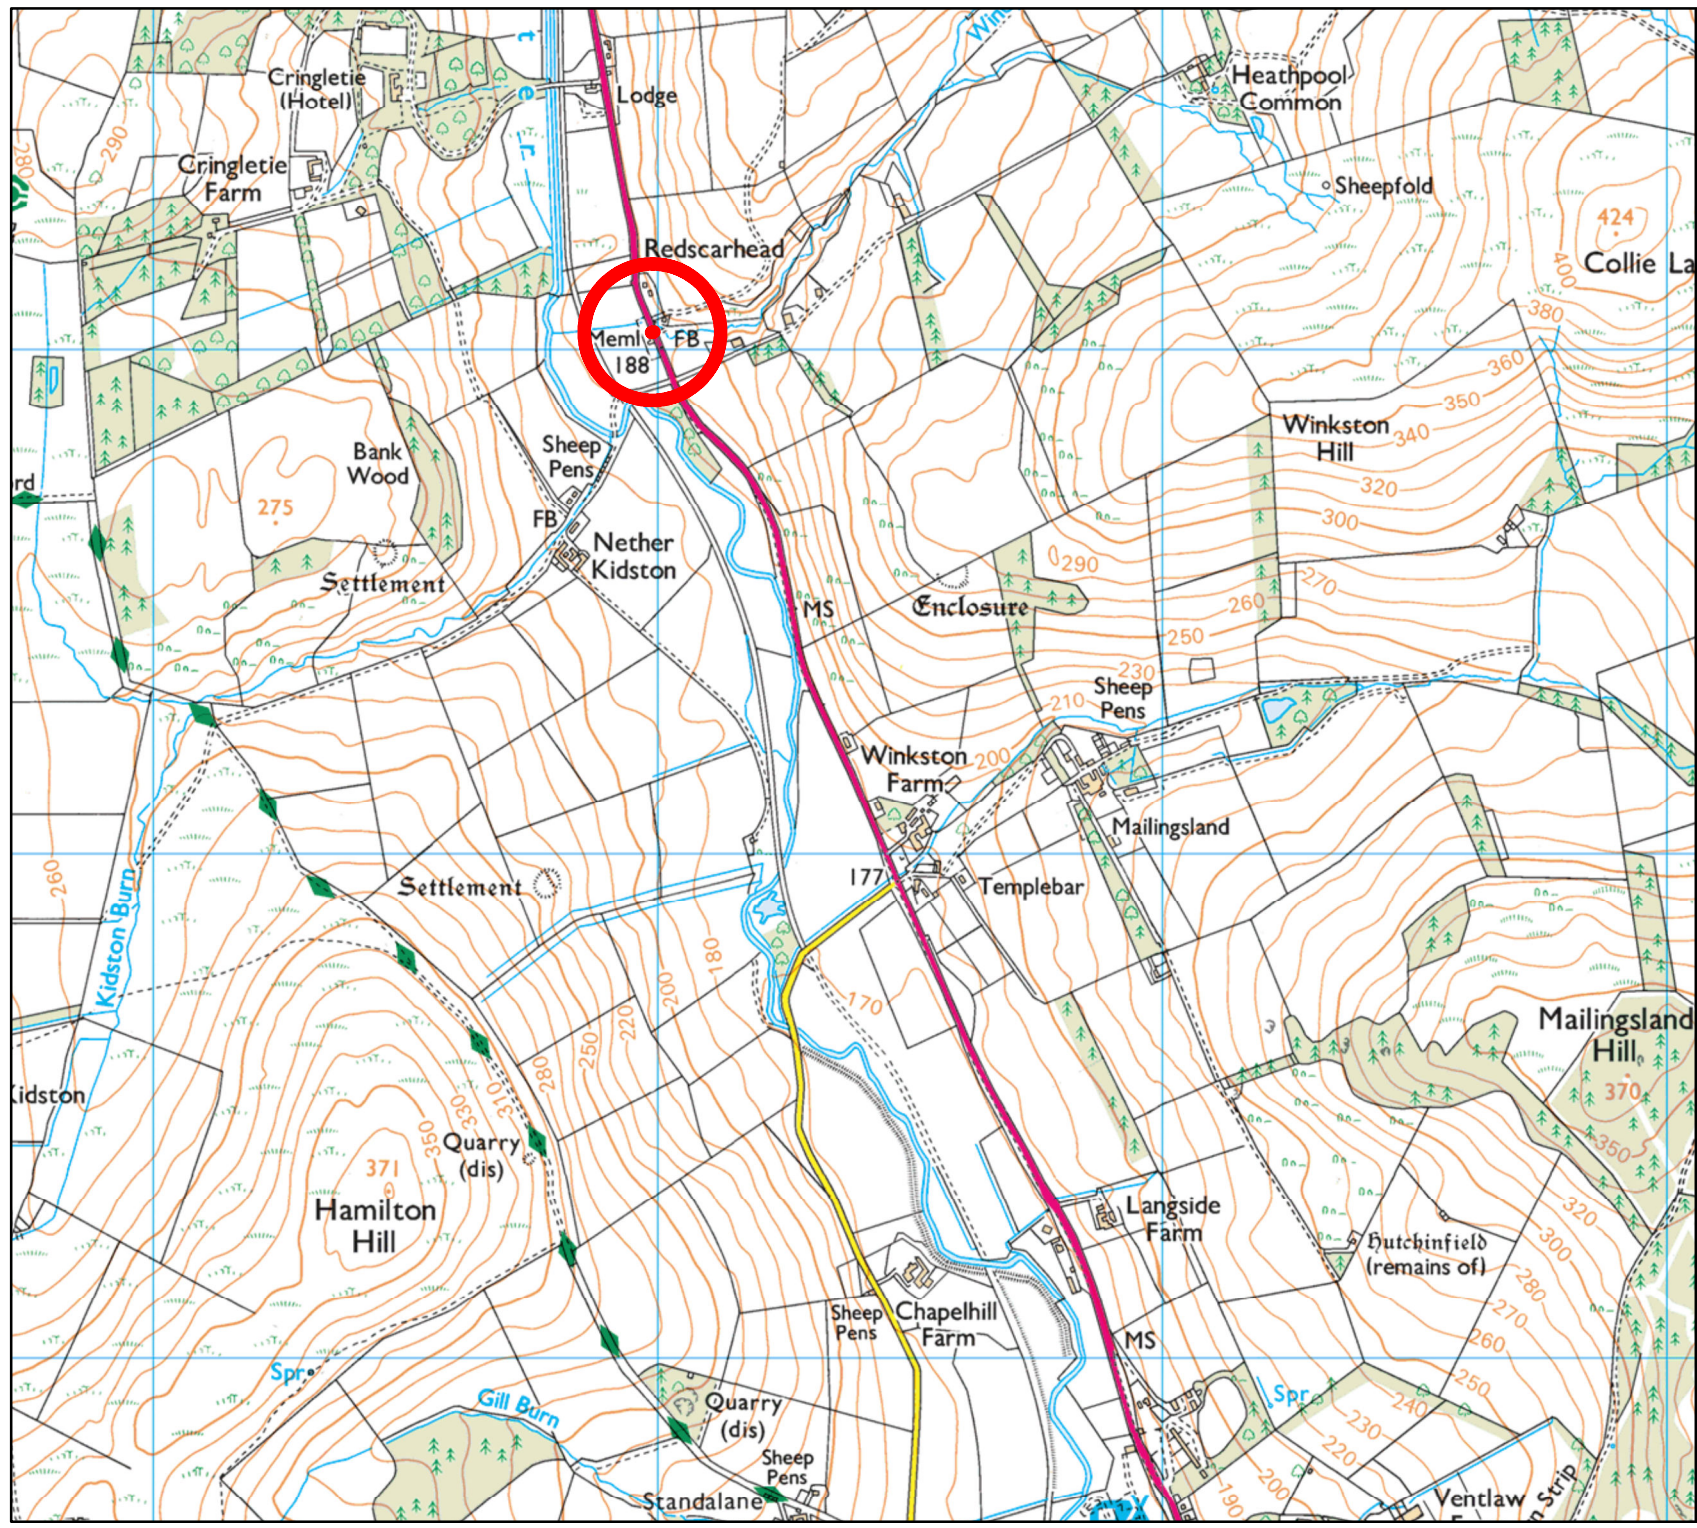

1:15,000

Monument

George Meikle Kemp Monument Redscaurhead Peebles

UPRN: PB012/04

This map has been prepared by
Estate Management
Commercial Services
Crown Copyright all rights reserved.
Scottish Borders Council, Licence
100023423, 2019.