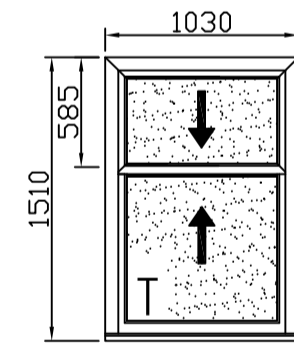

W8
Office
vertical slider window
70 mm multi chambered Ovolo frame
Material - uPVC
colour - white woodgrain
window size: 1030 x 1510 mm
Transome drop - 585 mm from top
Furniture colour - gold
2 sash lifts on bottom sash and 2 ring pulls to top sash - gold with security lock
Glass - Low E clear (A Rated) toughened bottom pane
Spacer - black W/E
Cill profile - 150 mm
trickle vent to head 4000 mm2
travel restrictors