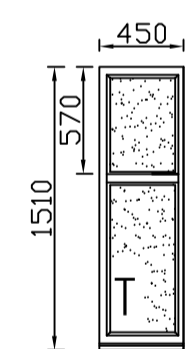

W1
 Kitchen
 70 mm multi chambered Ovolo frame opening casement window
 Material - uPVC
 colour - white woodgrain
 window size: 1030 x 2375 mm
 Furniture colour - handle Espag Graphite
 Glass - Low E clear (A Rated)
 Spacer - black W/E
 Cill profile - 150 mm
 trickle vent to head 4000 m2

W4
 Lounge
 60 mm multi chambered Ovolo frame fixed casement window
 Transome drop - 580 mm from top
 Material - uPVC
 colour - white woodgrain
 window size: 505 x 1970 mm
 Glass - Low E clear (A Rated) toughened bottom pane
 Spacer - black W/E
 Cill profile - 85 mm

Section Thru uPVC Window - Vertical

Scale. 1:5

W5
 Front bedroom
 60 mm multi chambered Ovolo frame fixed casement window
 Transome drop - 570 mm from top
 Material - uPVC
 colour - white woodgrain
 window size: 450 x 1510 mm
 Toughened bottom pane
 Spacer - black W/E
 Cill profile - 85 mm

W6
 Front bedroom
 vertical slider window
 70 mm multi chambered Ovolo frame
 Material - uPVC
 colour - white woodgrain
 window size: 960 x 1520 mm
 Transome drop - 585 mm from top
 Furniture colour - gold
 2 sash lifts on bottom sash and 2 ring pulls to top sash - gold with security lock
 Glass - Low E clear (A Rated) toughened bottom pane
 Spacer - black W/E
 Cill profile - 150 mm
 trickle vent to head 4000 mm2
 travel restrictors