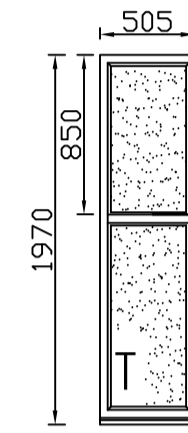

W1
 Kitchen
 70 mm multi chambered Ovolo frame opening casement window
 Material - uPVC
 colour - white woodgrain
 window size: 1030 x 2375 mm
 Furniture colour - handle Espag Graphite
 Glass - Low E clear (A Rated)
 Spacer - black W/E
 Cill profile - 150 mm
 trickle vent to head 4000 m2

W2
 Lounge
 60 mm multi chambered Ovolo frame fixed casement window
 Material - uPVC
 colour - white woodgrain
 window size: 515 x 1970 mm
 Transome drop - 580 mm from top
 Glass - Low E clear (A Rated) toughened bottom pane
 Spacer - black W/E
 Cill profile - 85 mm

W3
 lounge
 vertical slider window
 Material - uPVC
 colour - white woodgrain
 window size: 1065 x 1980 mm
 Transome drop - 850 mm from top
 Furniture colour - gold
 2 sash lifts on bottom sash and 2 ring pulls to top sash - gold with security lock
 Glass - Low E clear (A Rated) toughened bottom pane
 Spacer - black W/E
 Cill profile - 150 mm
 trickle vent to head 4000 mm2
 travel restrictors

W6
 Front bedroom
 vertical slider window
 70 mm multi chambered Ovolo frame
 Material - uPVC
 colour - white woodgrain
 window size: 960 x 1520 mm
 Transome drop - 585 mm from top
 Furniture colour - gold
 2 sash lifts on bottom sash and 2 ring pulls to top sash - gold with security lock
 Glass - Low E clear (A Rated) toughened bottom pane
 Spacer - black W/E
 Cill profile - 150 mm
 trickle vent to head 4000 mm2
 travel restrictors