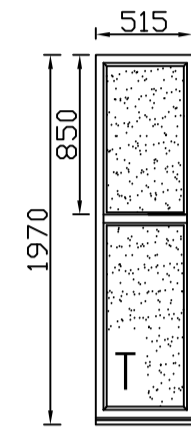

W1
 Kitchen
 70 mm multi chambered Ovolo frame opening casement window
 Material - uPVC
 colour - white woodgrain
 window size: 1030 x 2375 mm
 Furniture colour - handle Espag Graphite
 Glass - Low E clear (A Rated)
 Spacer - black W/E
 Cill profile - 150 mm
 trickle vent to head 4000 m2

W2
 Lounge
 60 mm multi chambered Ovolo frame fixed casement window
 Material - uPVC
 colour - white woodgrain
 window size: 515 x 1970 mm
 Transome drop - 580 mm from top
 Glass - Low E clear (A Rated) toughened bottom pane
 Spacer - black W/E
 Cill profile - 85 mm

W3
 lounge
 vertical slider window
 Material - uPVC
 colour - white woodgrain
 window size: 1065 x 1980 mm
 Transome drop - 850 mm from top
 Furniture colour - gold
 2 sash lifts on bottom sash and 2 ring pulls to top sash - gold with security lock
 Glass - Low E clear (A Rated) toughened bottom pane
 Spacer - black W/E
 Cill profile - 150 mm
 trickle vent to head 4000 mm2
 travel restrictors

W6
 Front bedroom
 vertical slider window
 70 mm multi chambered Ovolo frame
 Material - uPVC
 colour - white woodgrain
 window size: 960 x 1520 mm
 Transome drop - 585 mm from top
 Furniture colour - gold
 2 sash lifts on bottom sash and 2 ring pulls to top sash - gold with security lock
 Glass - Low E clear (A Rated) toughened bottom pane
 Spacer - black W/E
 Cill profile - 150 mm
 trickle vent to head 4000 mm2
 travel restrictors