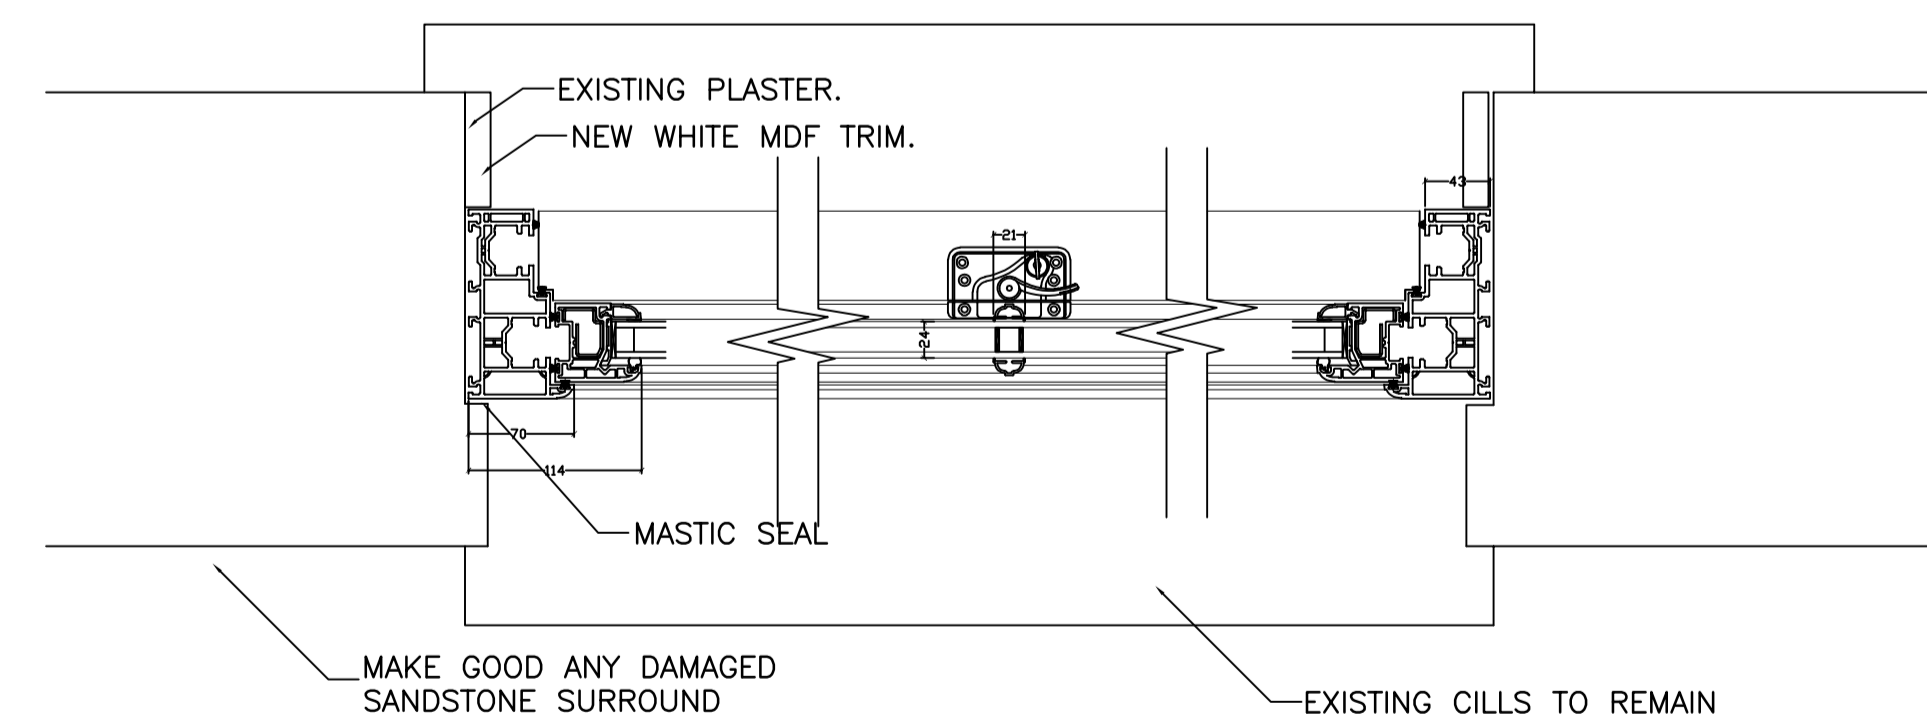

Section Thru uPVC Window - Horizontal

Scale. 1:5

Status:
Planning

Note:
Mitchell Glass does not accept liability for accuracy or veracity of survey information provided by others and used in the preparation of this drawing.

All vertical and horizontal dimensions and levels must be checked and verified on site.

Drawings are to be read in conjunction with Structural Engineers specification where applicable.

Unless otherwise assigned, the copyright of this drawing is reserved by Mitchell Glass.

Do not scale from this drawing, refer to stated dimensions only.

Amendments:

MitchellGlass
SUPERIOR HOME LIVING SINCE 1875

Currie Road
Galashiels
TD1 2BP

01896 752628
www.mitchellglass.co.uk

Project:
Mr & Mrs Fish,
11 Edderston Road,
Peebles, EH45 9DT

Drawing:
details and schedule

Date: April 2024	Scale: 1:5 @ A1
Drawn: AM	Checked: SS

Drawing No.
31094 (Fish) 301