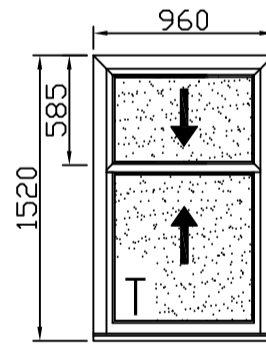

W3
 lounge
 vertical slider window
 Material - uPVC
 colour - white woodgrain
 window size: 1065 x 1980 mm
 Transome drop - 850 mm from top
 Furniture colour - gold
 2 sash lifts on bottom sash and 2 ring pulls to top sash - gold with security lock
 Glass - Low E clear (A Rated) toughened bottom pane
 Spacer - black W/E
 Cill profile - 150 mm
 trickle vent to head 4000 mm2
 travel restrictors

W4
 Lounge
 60 mm multi chambered Ovolo frame fixed casement window
 Transome drop - 580 mm from top
 Material - uPVC
 colour - white woodgrain
 window size: 505 x 1970 mm
 Glass - Low E clear (A Rated) toughened bottom pane
 Spacer - black W/E
 Cill profile - 85 mm

Section Thru uPVC Window - Vertical

Scale. 1:5

W5
 Front bedroom
 60 mm multi chambered Ovolo frame fixed casement window
 Transome drop - 570 mm from top
 Material - uPVC
 colour - white woodgrain
 window size: 450 x 1510 mm
 Toughened bottom pane
 Spacer - black W/E
 Cill profile - 85 mm

W6
 Front bedroom
 vertical slider window
 70 mm multi chambered Ovolo frame
 Material - uPVC
 colour - white woodgrain
 window size: 960 x 1520 mm
 Transome drop - 585 mm from top
 Furniture colour - gold
 2 sash lifts on bottom sash and 2 ring pulls to top sash - gold with security lock
 Glass - Low E clear (A Rated) toughened bottom pane
 Spacer - black W/E
 Cill profile - 150 mm
 trickle vent to head 4000 mm2
 travel restrictors