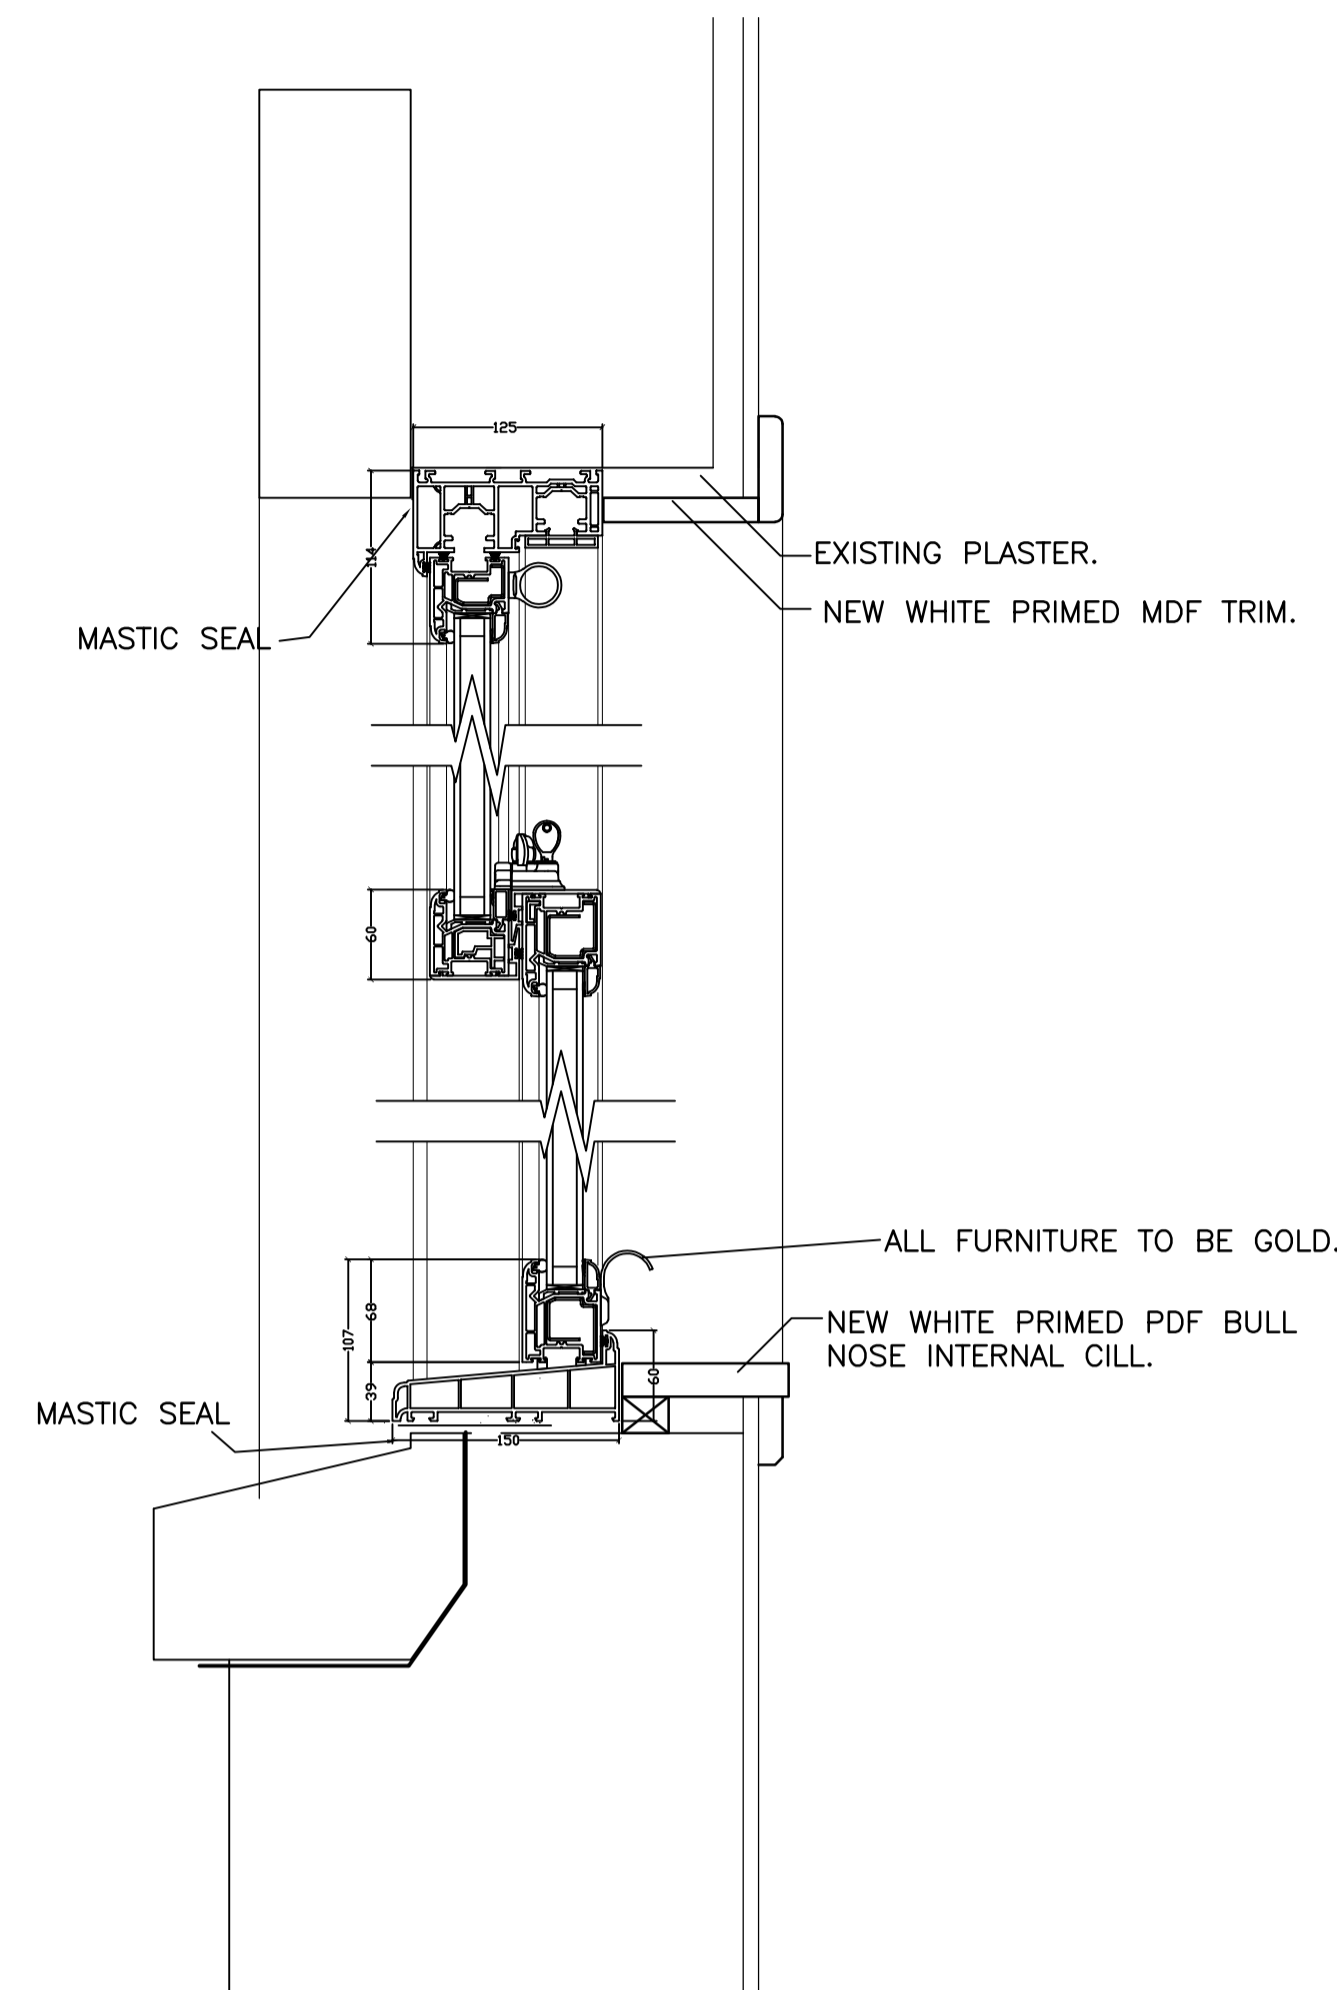

Section Thru uPVC Window - Vertical

Scale. 1:5

W5
Front bedroom
60 mm multi chambered Ovolo frame fixed casement window
Transome drop - 570 mm from top
Material - uPVC
colour - white woodgrain
window size: 450 x 1510 mm
Toughened bottom pane
Spacer - black W/E
Cill profile - 85 mm

W6
Front bedroom
vertical slider window
70 mm multi chambered Ovolo frame
Material - uPVC
colour - white woodgrain
window size: 960 x 1520 mm
Transome drop - 585 mm from top
Furniture colour - gold
2 sash lifts on bottom sash and 2 ring pulls to top sash - gold with security lock
Glass - Low E clear (A Rated) toughened bottom pane
Spacer - black W/E
Cill profile - 150 mm
trickle vent to head 4000 mm2
travel restrictors

W7
Front bedroom
60 mm multi chambered Ovolo frame fixed casement window
Transome drop - 570 mm from top
Material - uPVC
colour - white woodgrain
window size: 450 x 1510 mm
Glass - Low E clear (A Rated) Toughened bottom pane
Spacer - black W/E
Cill profile - 85 mm

W8
Office
vertical slider window
70 mm multi chambered Ovolo frame
Material - uPVC
colour - white woodgrain
window size: 1030 x 1510 mm
Transome drop - 585 mm from top
Furniture colour - gold
2 sash lifts on bottom sash and 2 ring pulls to top sash - gold with security lock
Glass - Low E clear (A Rated) toughened bottom pane
Spacer - black W/E
Cill profile - 150 mm
trickle vent to head 4000 mm2
travel restrictors

W9
Back Bedroom
vertical slider window
70 mm multi chambered Ovolo frame
Material - uPVC
colour - white woodgrain
window size: 1100 x 1510 mm
Transome drop - 585 mm from top
Furniture colour - gold
2 sash lifts on bottom sash and 2 ring pulls to top sash - gold with security lock
Glass - Low E clear (A Rated) toughened bottom pane
Spacer - black W/E
Cill profile - 150 mm
trickle vent to head 4000 mm2
travel restrictors