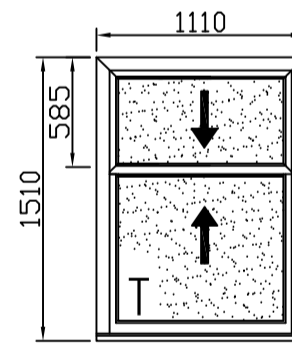

W9
Back Bedroom
vertical slider window
70 mm multi chambered Ovolo frame
Material - uPVC
colour - white woodgrain
window size: 1100 x 1510 mm
Transome drop - 585 mm from top
Furniture colour - gold
2 sash lifts on bottom sash and 2 ring pulls to top sash - gold with security lock
Glass - Low E clear (A Rated) toughened bottom pane
Spacer - black W/E
Cill profile - 150 mm
trickle vent to head 4000 mm2
travel restrictors