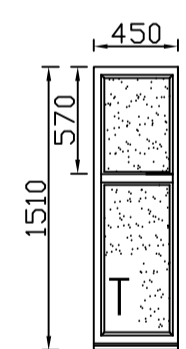

W5
Front bedroom
60 mm multi chambered Ovolo frame fixed casement window
Transome drop - 570 mm from top
Material - uPVC
colour - white woodgrain
window size: 450 x 1510 mm
Toughened bottom pane
Spacer - black W/E
Cill profile - 85 mm