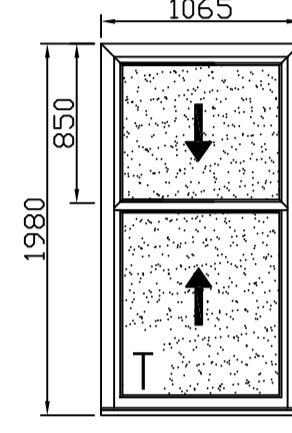

W1
 Kitchen
 70 mm multi chambered Ovolo frame opening casement window
 Material - uPVC
 colour - white woodgrain
 window size: 1030 x 2375 mm
 Furniture colour - handle Espag Graphite
 Glass - Low E clear (A Rated)
 Spacer - black W/E
 Cill profile - 150 mm
 trickle vent to head 4000 m2

W2
 Lounge
 60 mm multi chambered Ovolo frame fixed casement window
 Material - uPVC
 colour - white woodgrain
 window size: 515 x 1970 mm
 Transome drop - 580 mm from top
 Glass - Low E clear (A Rated) toughened bottom pane
 Spacer - black W/E
 Cill profile - 85 mm

W3
 lounge
 vertical slider window
 Material - uPVC
 colour - white woodgrain
 window size: 1065 x 1980 mm
 Transome drop - 850 mm from top
 Furniture colour - gold
 2 sash lifts on bottom sash and 2 ring pulls to top sash - gold with security lock
 Glass - Low E clear (A Rated) toughened bottom pane
 Spacer - black W/E
 Cill profile - 150 mm
 trickle vent to head 4000 mm2
 travel restrictors

W6
 Front bedroom
 vertical slider window
 70 mm multi chambered Ovolo frame
 Material - uPVC
 colour - white woodgrain
 window size: 960 x 1520 mm
 Transome drop - 585 mm from top
 Furniture colour - gold
 2 sash lifts on bottom sash and 2 ring pulls to top sash - gold with security lock
 Glass - Low E clear (A Rated) toughened bottom pane
 Spacer - black W/E
 Cill profile - 150 mm
 trickle vent to head 4000 mm2
 travel restrictors