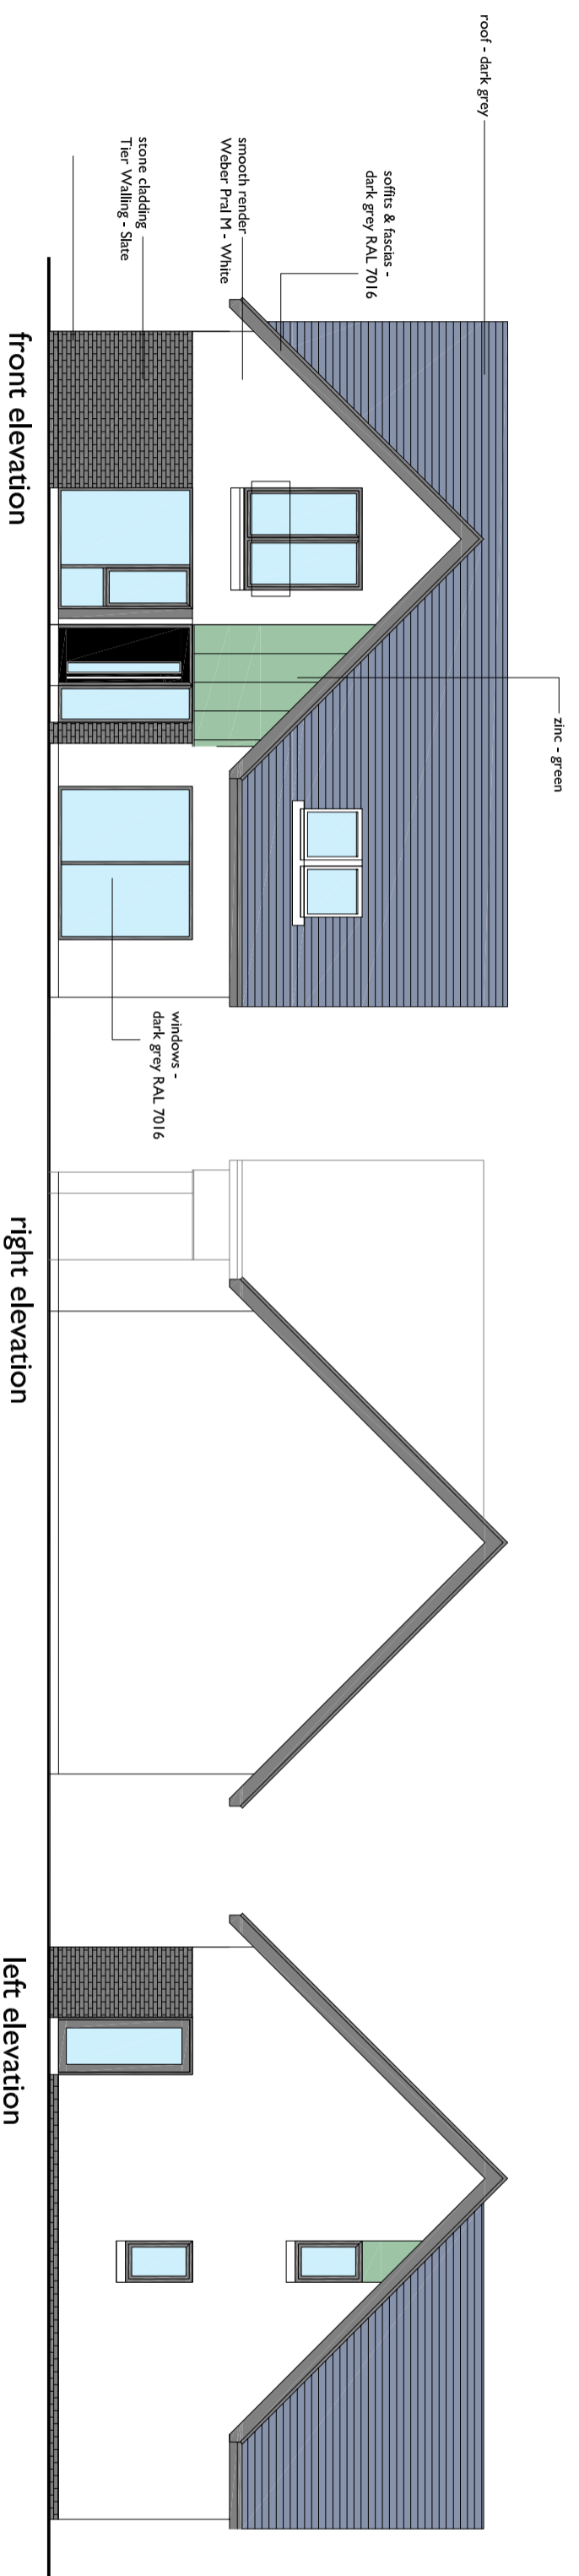

SCALE IN METRES

00 02 04 06 08

Area 148m²

LGRP DESIGN & BUILD
BELLEFIELD, LANARK

HOUSE TYPE C
4 bedroom detached
1-100 @ A2

Drawing 2018-17-C-01