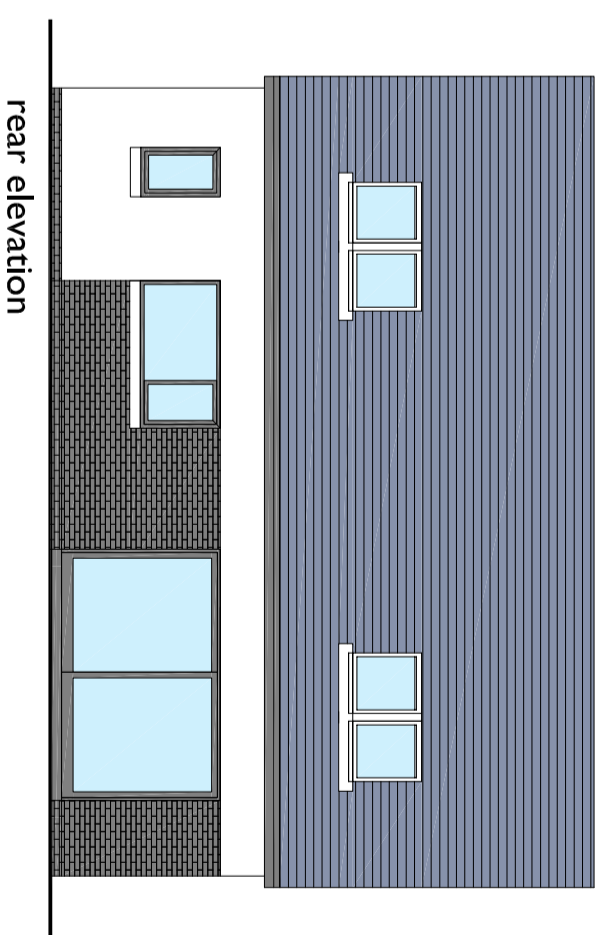

SCALE IN METRES

00 02 04 06 08

Area 148m²

LGRP DESIGN & BUILD
BELLEFIELD, LANARK

HOUSE TYPE C
4 bedroom detached
1-100 @ A2

Drawing 2018-17-C-01