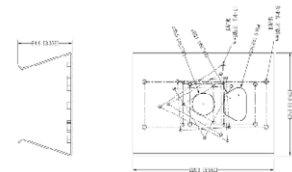

Concept Pro Small
Junction Box

CP-PM-1-V2 CP-PM-1-V2-G

Concept Pro Small
Pendant Mount

CP-WM-1-V2 CP-WM-1-V2-G

Concept Pro Small
Wall Mount

CP-PLM-V2

Concept Pro Pole Mount
(can be combined with
CP-BASE-1-V2)