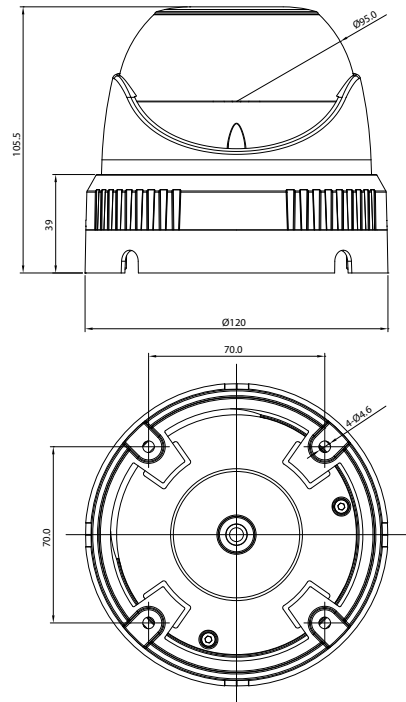

DIMENSIONS

All measurements are in mm.

ORDER CODE

- **CVP9329DLIREL-IP8M-Z** Concept Pro 8MP IP Deep Learning Motorised External Eyeball Camera
- **CVP9329DLIREL-IP8M-Z-G** Concept Pro 8MP IP Deep Learning Motorised External Eyeball Camera (Black Grey)