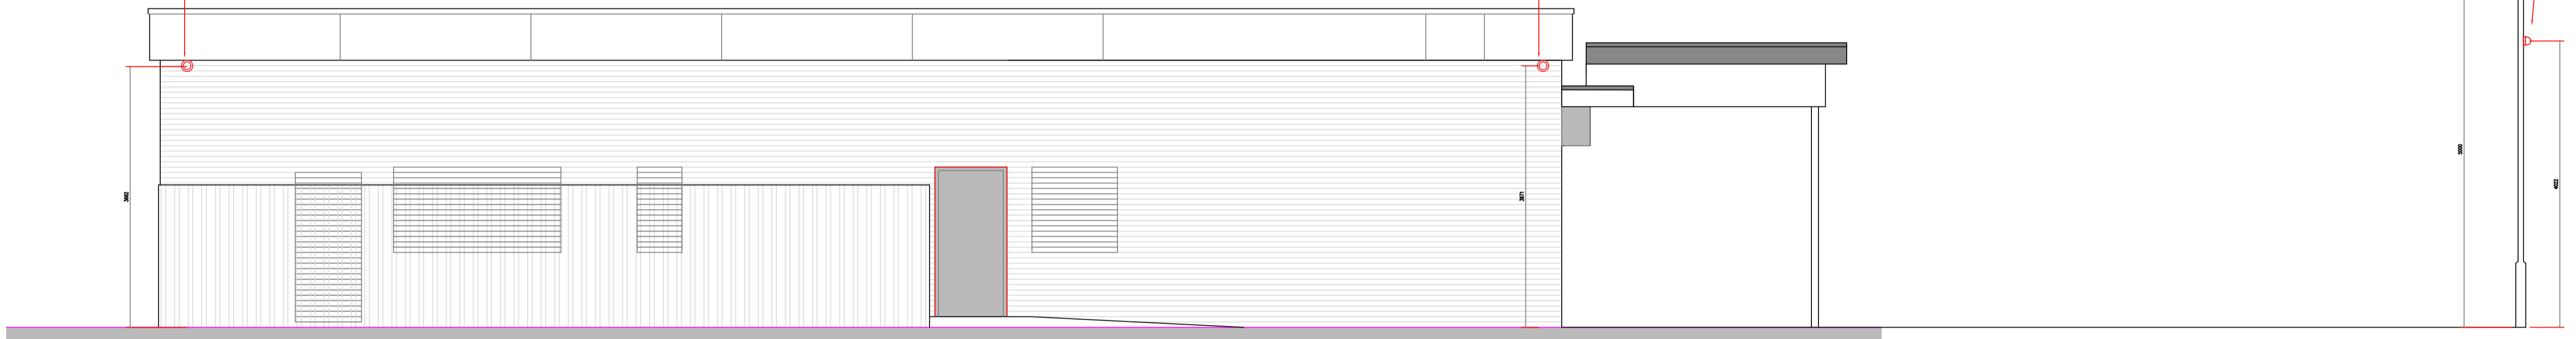

Location of 8MP IP motorized Zoom eyeball camera - concept range

Location of 8MP IP motorized Zoom eyeball camera - concept range

Location of 8MP IP motorized Zoom eyeball camera - concept range

PROPOSED NORTH ELEVATION CCTV

CCTV Elevation

RETAILER	GEM Ormskirk
ADDRESS	242 Southport Road
	Ormskirk L39 1LZ
DATE CREATED	03.04.24
DRAWN BY	K Nolan
SCALE	1:50
REVISION	1
ISSUE LEVEL	
JAMES HALL & CO. LTD. SPAR DISTRIBUTION CENTRE BOWLAND VIEW PRESTON PR2 5QT TEL (01773) 706666 FAX (01773) 706667