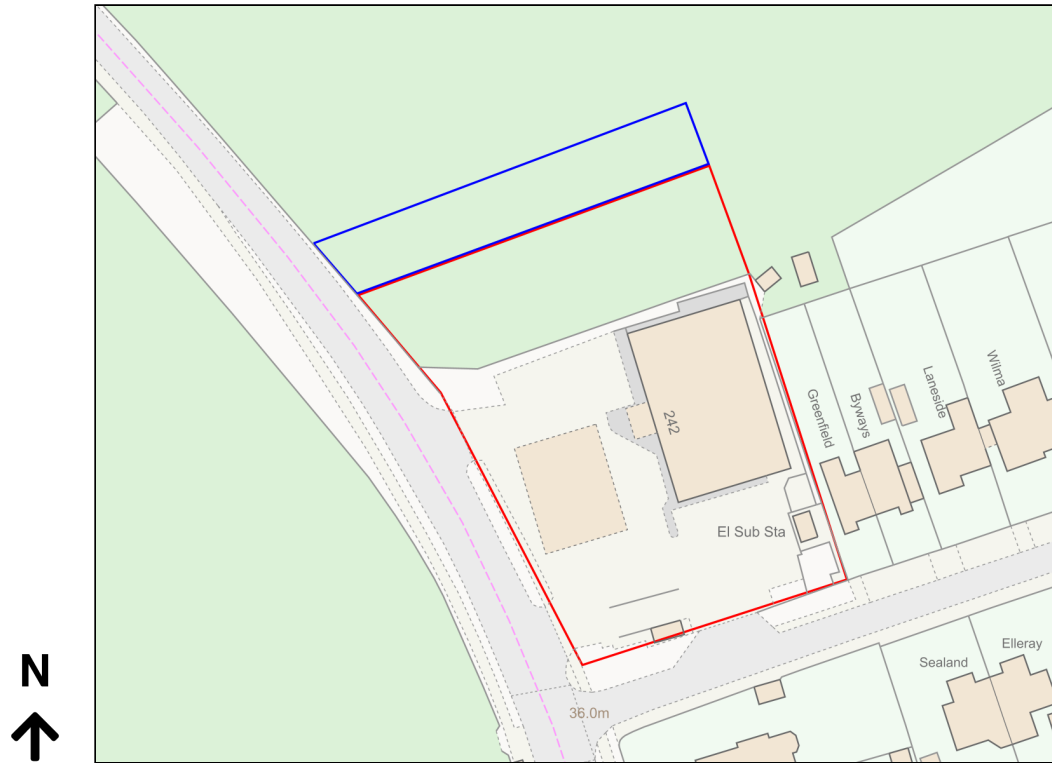

Location Plan

Site Address: Shell Garage And Spar Store, 242, Southport Road, Ormskirk, L39 1LZ

Date Produced: 31-Jul-2023

Scale: 1:1250 @A4

Planning Portal Reference: PP-12340796v1