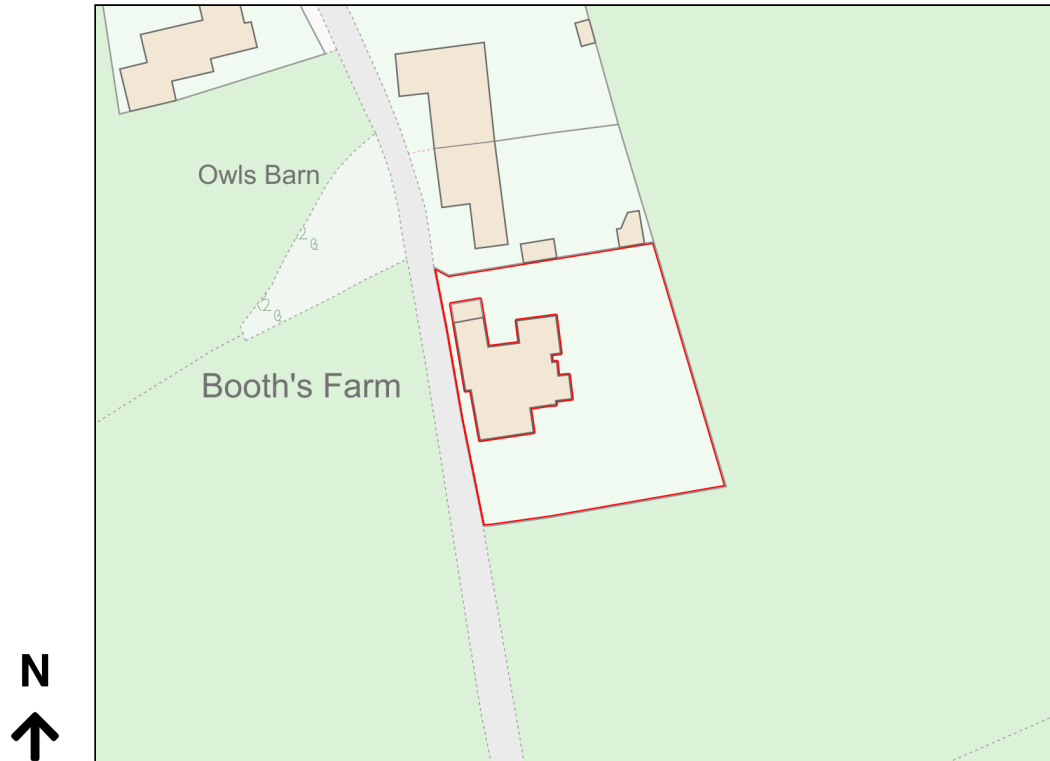

Location Plan

Site Address: **Booths Farm, Booths Lane, Aughton, L39 7HE**

Date Produced: **08-Apr-2024**

Scale: **1:1250 @A4**

Planning Portal Reference: **PP-12960347v1**