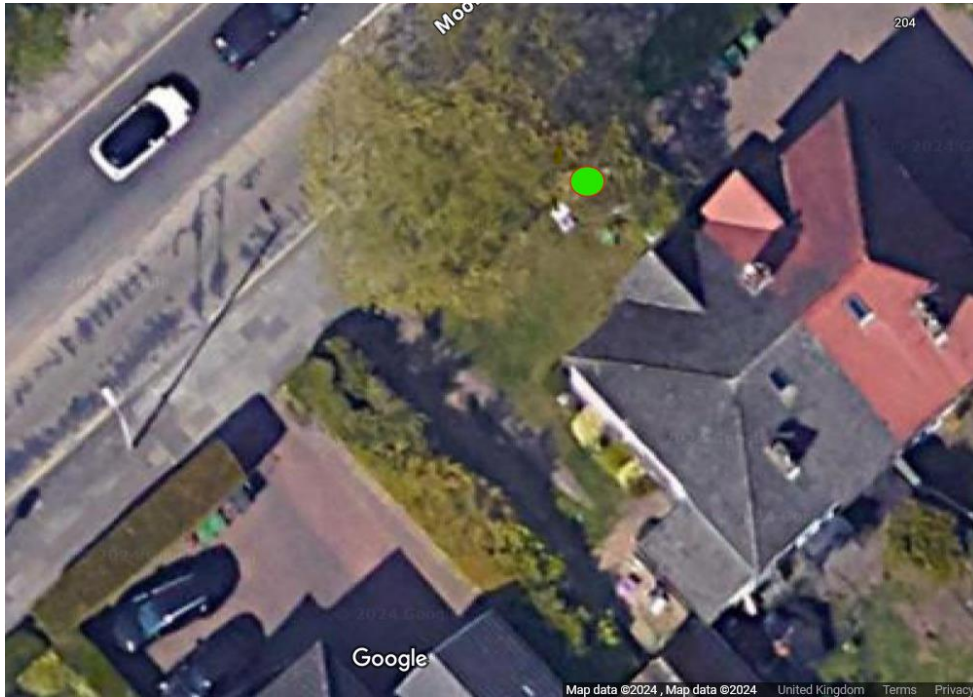

New tree Proposal

Address: 202 Moor Lane L23 2UH

Location:

Location	Scientific Name	Common Name	Size	Proposed date
Bottom of garden to the right next to a similar fir Species on the property	<i>Pseudotsuga menziesii</i>	Douglas Fir	Standard	Planting Season nov 24 – feb 25 to allow best survival rate