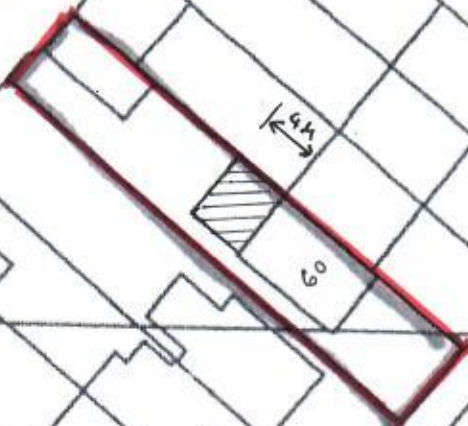

43.3m

The Fairway

Block Plan Scale 1:500 at A4
60 Carr Road Northolt
Greenford UB5
Key
Area of Extension Proposed to Rear

Raglan Way

Carr Road