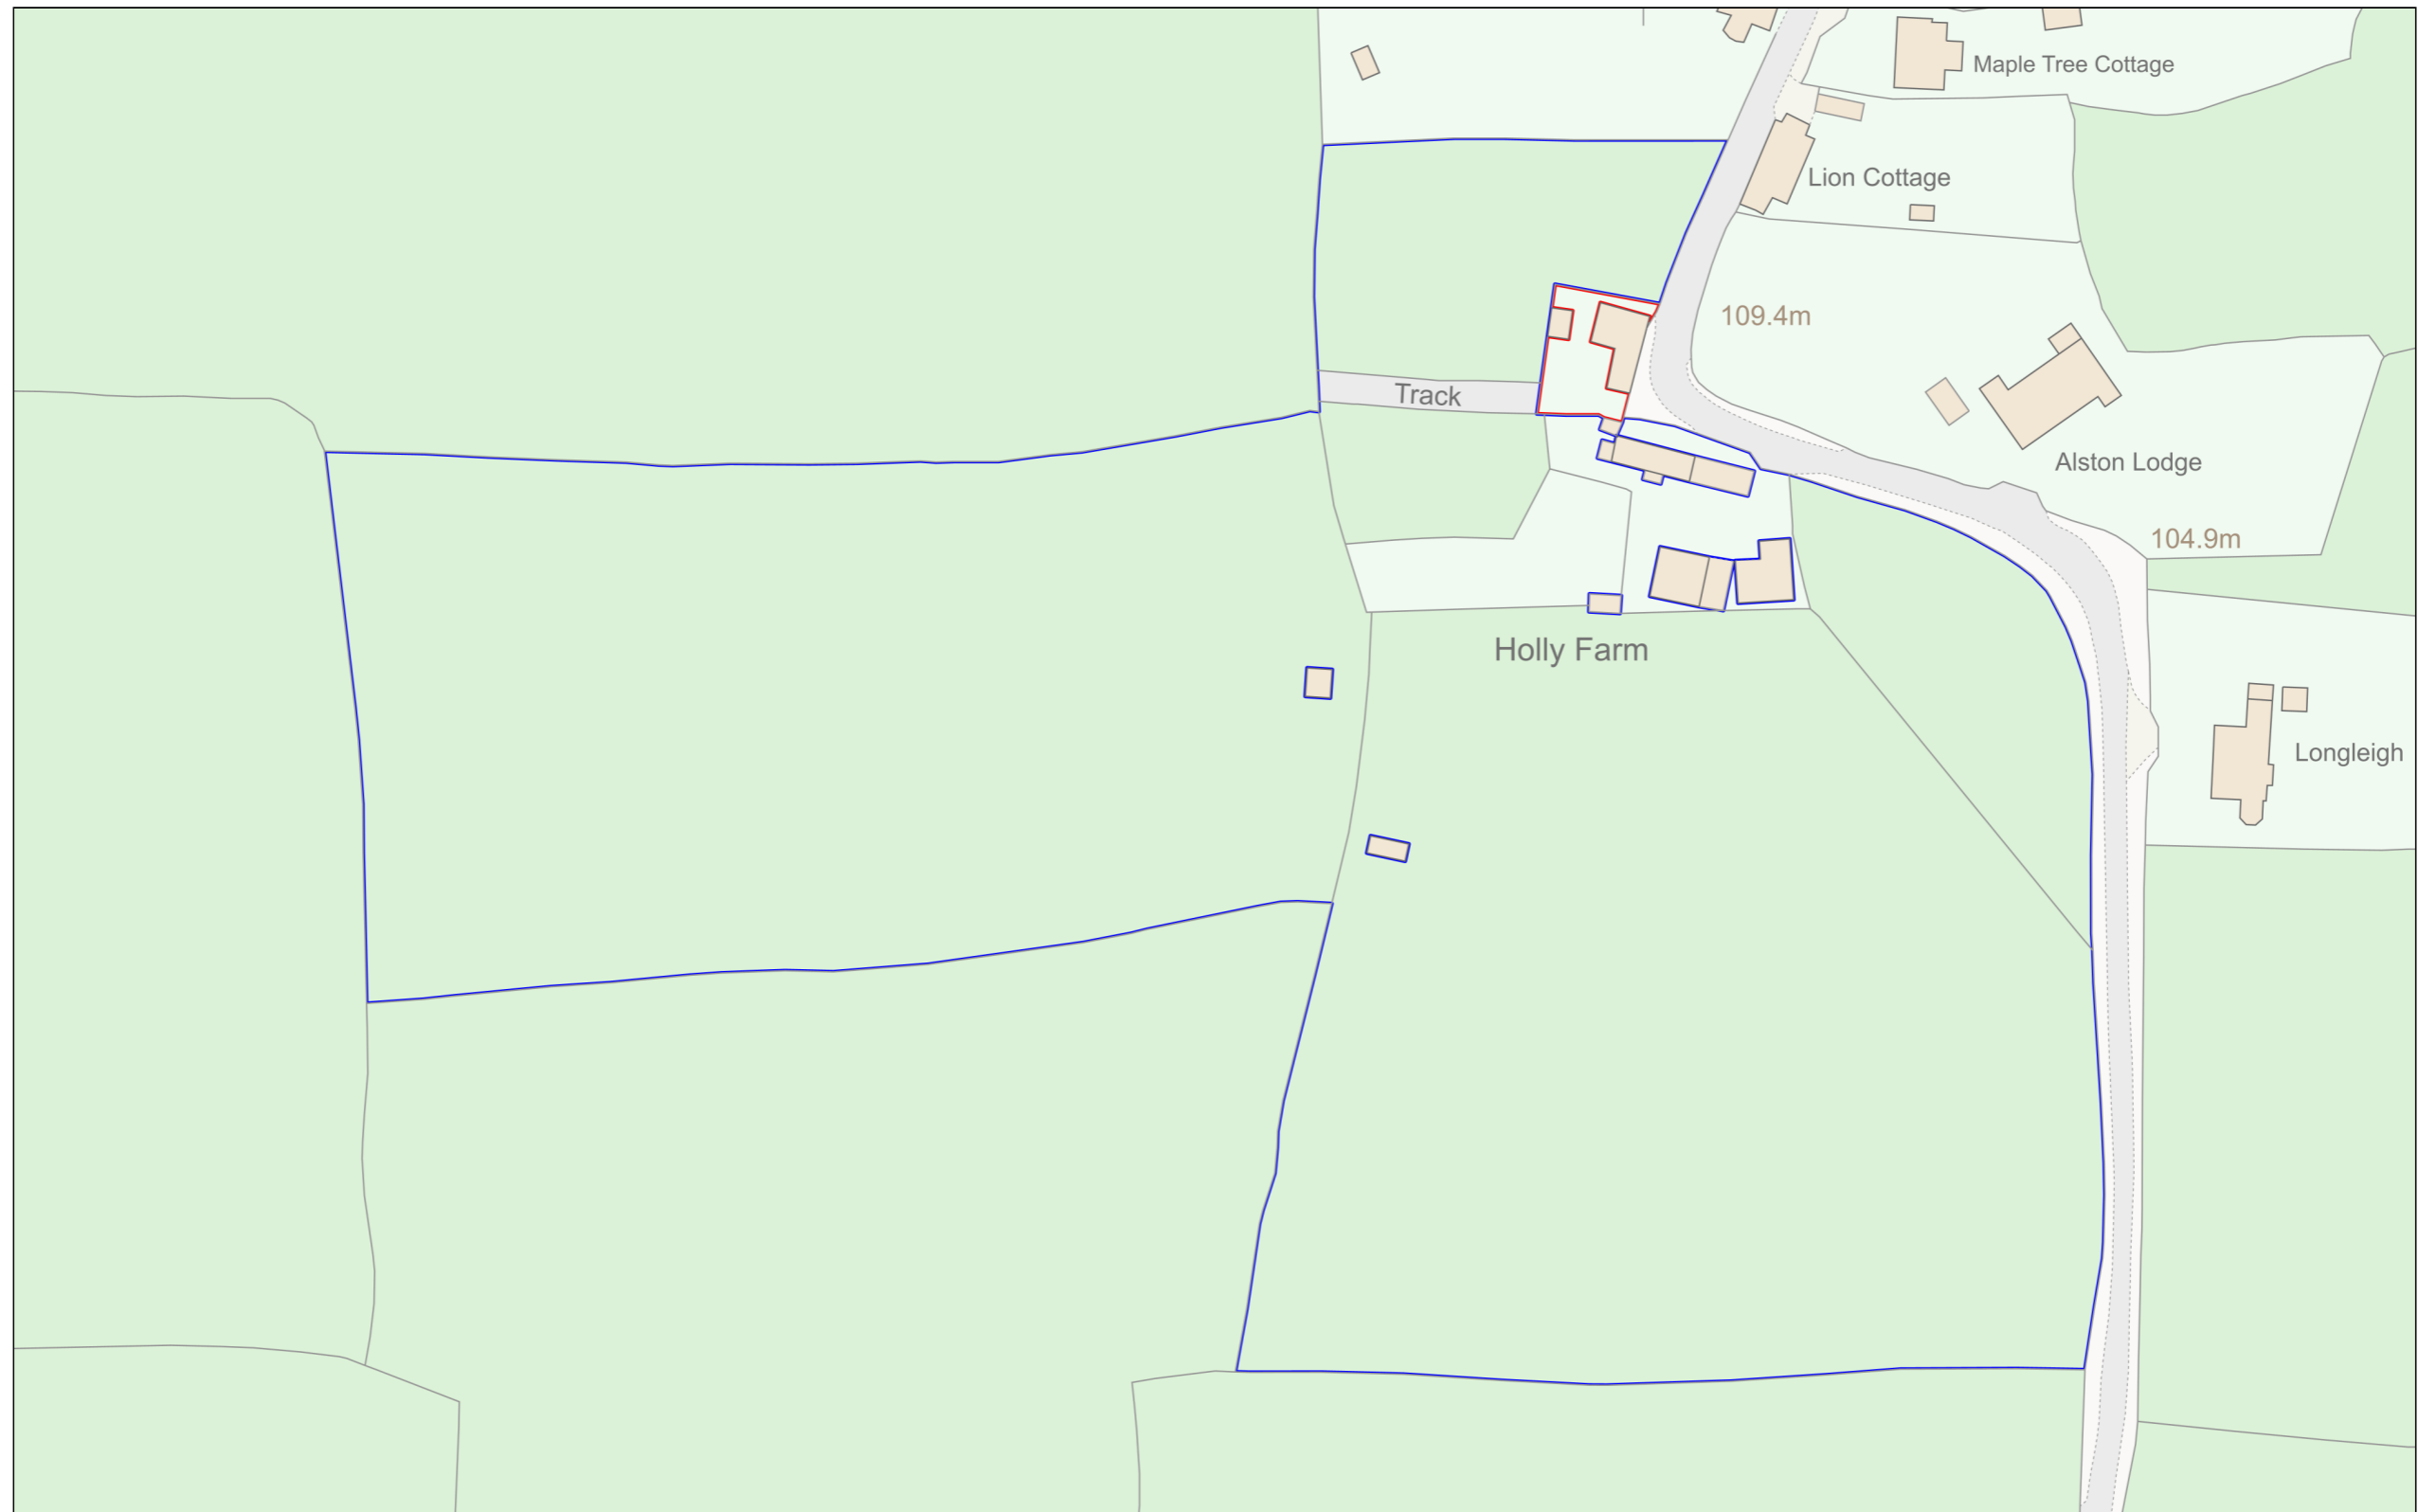

Location Plan

Site Address: Holly Farm, Road From Birchill Cross To Catmoor Cross, Alston, EX13 7LG

Date Produced: 16-Apr-2024

Scale: 1:1250 @A3

Planning Portal Reference: PP-12955620v2