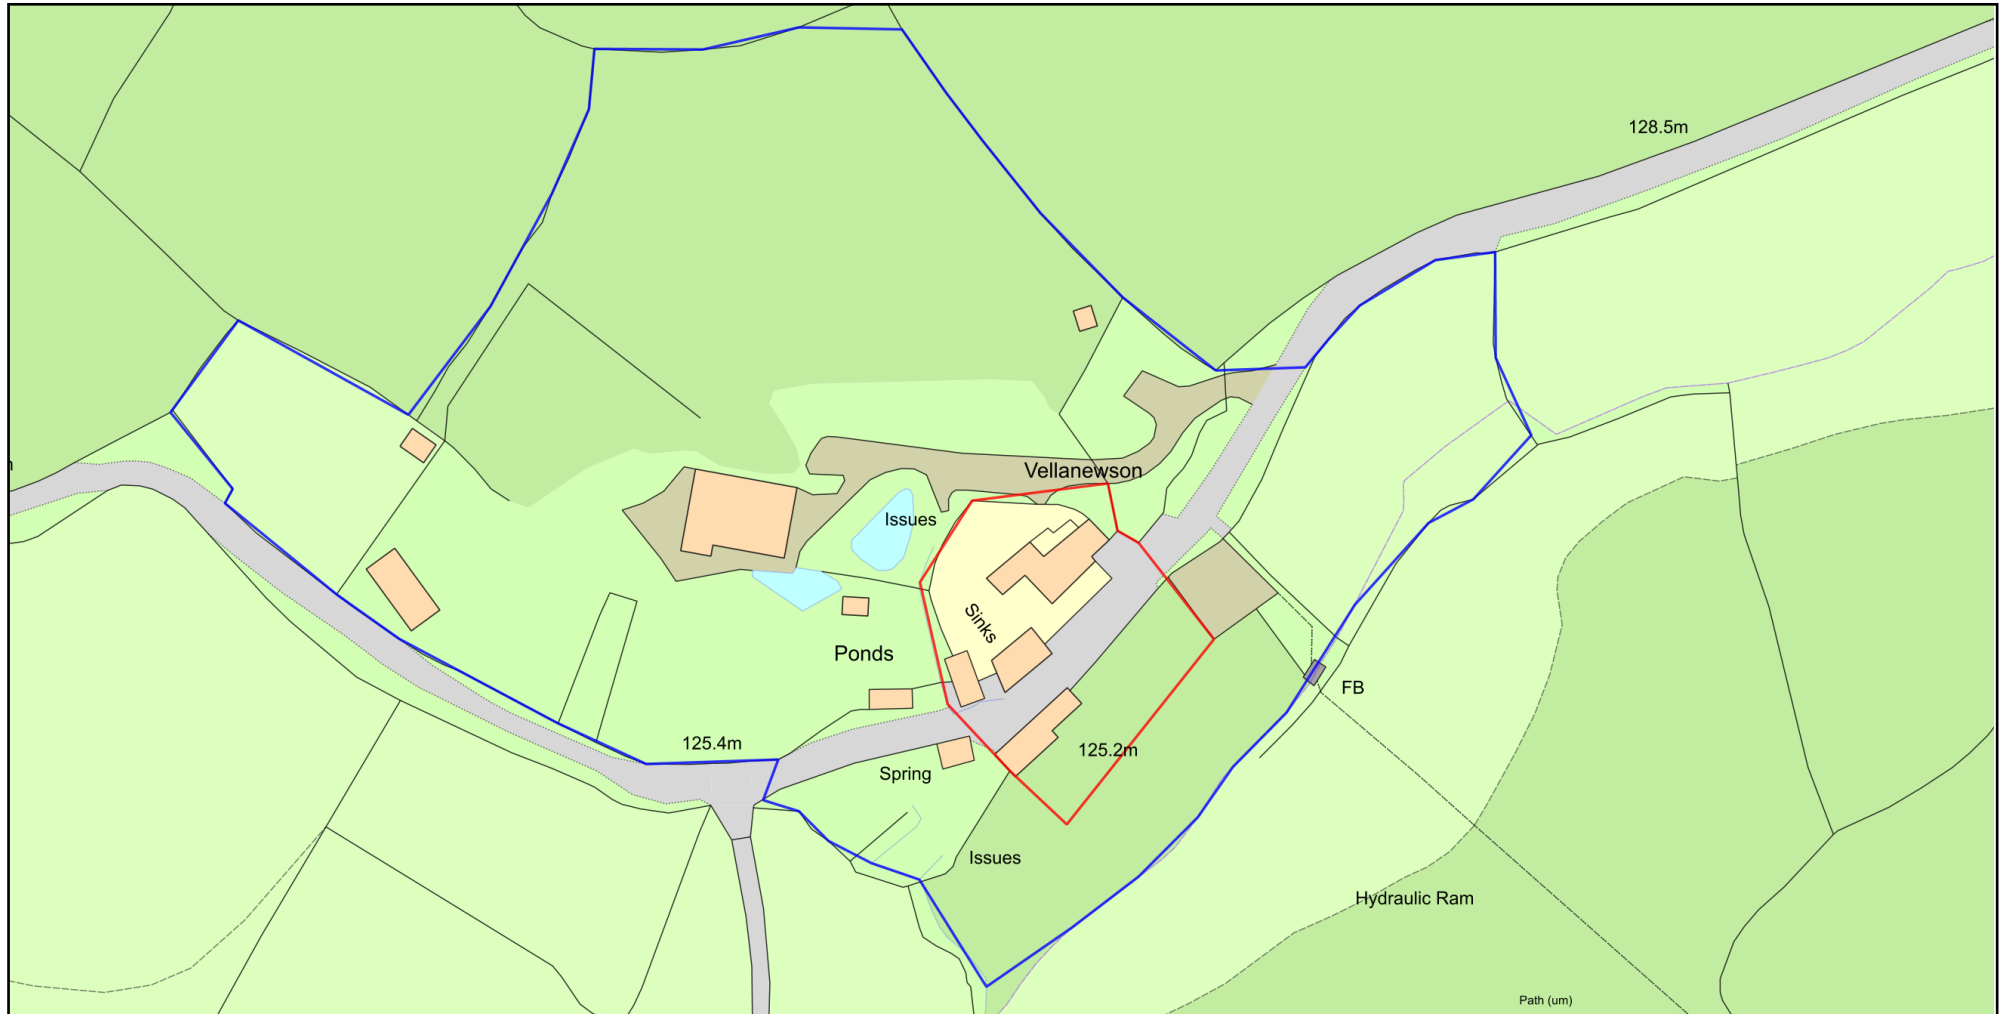

Site Location map of Vellanuson TR13 0HB

Plan Produced for: CC - Dev. Planning Service

Date Produced: 04 Apr 2024

Plan Reference Number: TQRQM24095121837976

Scale: 1:1250 @ A4

© Crown copyright and database rights 2023 OS 100042766