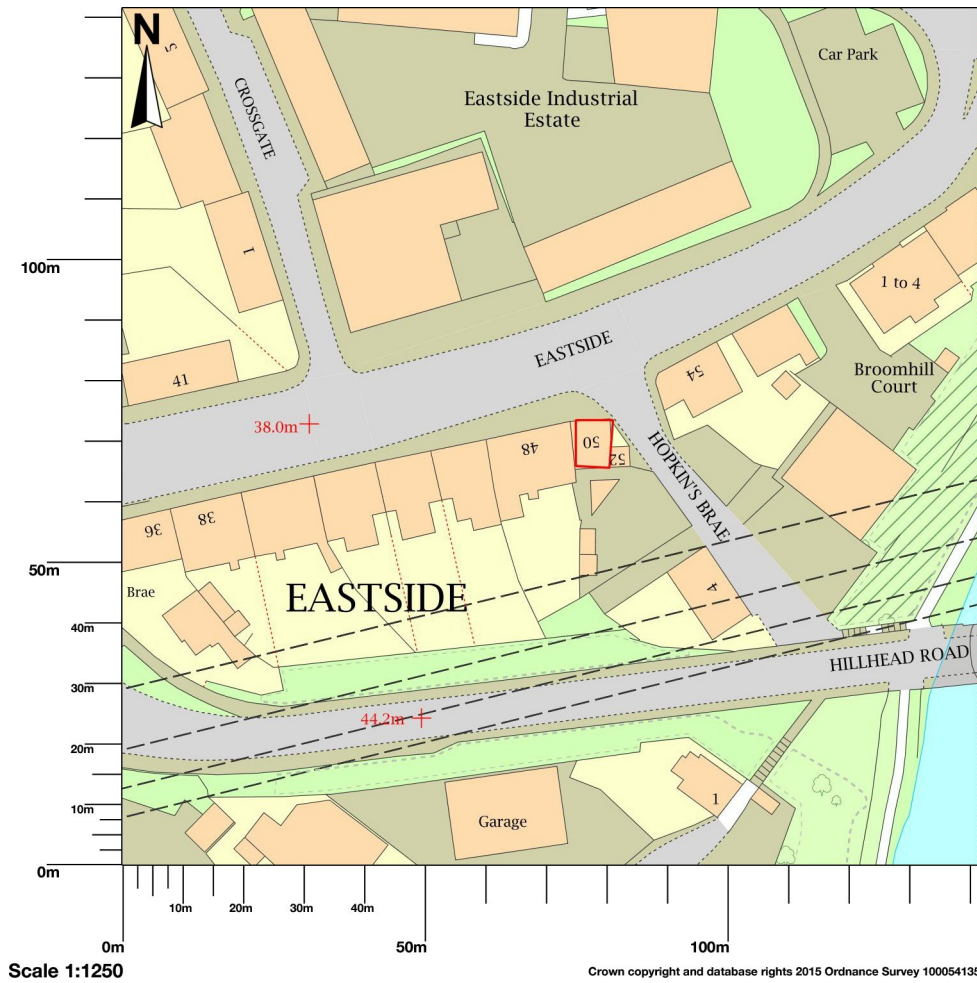

50 Eastside, Kirkintilloch, Glasgow, G66 1QH

Map area bounded by: 265646,674147 265788,674289. Produced on 09 November 2018 from the OS National Geographic Database. Reproduction in whole or part is prohibited without the prior permission of Ordnance Survey. © Crown copyright 2018. Supplied by UKPlanningMaps.com a licensed OS partner (100054135). Unique plan reference: p2buk/295425/401940