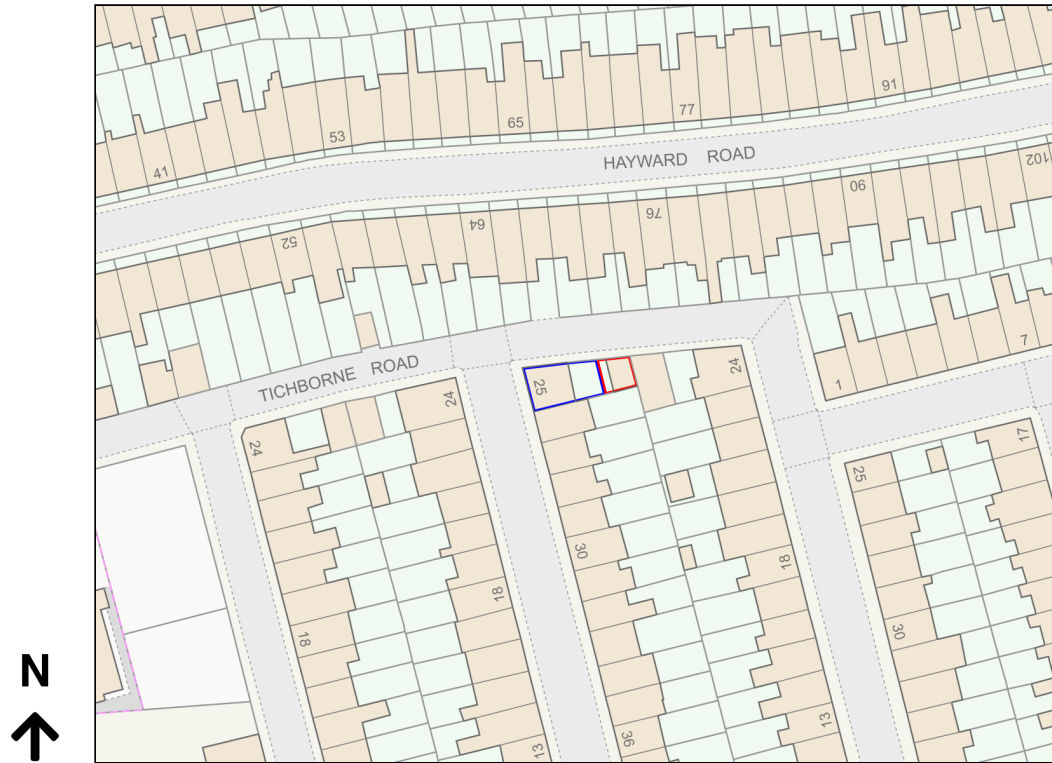

Location Plan

Site Address: 25, Hanover Street, Redfield, Bristol, BS5 9QP

Date Produced: 13-Apr-2024

Scale: 1:1250 @A4

Planning Portal Reference: PP-12976786v1