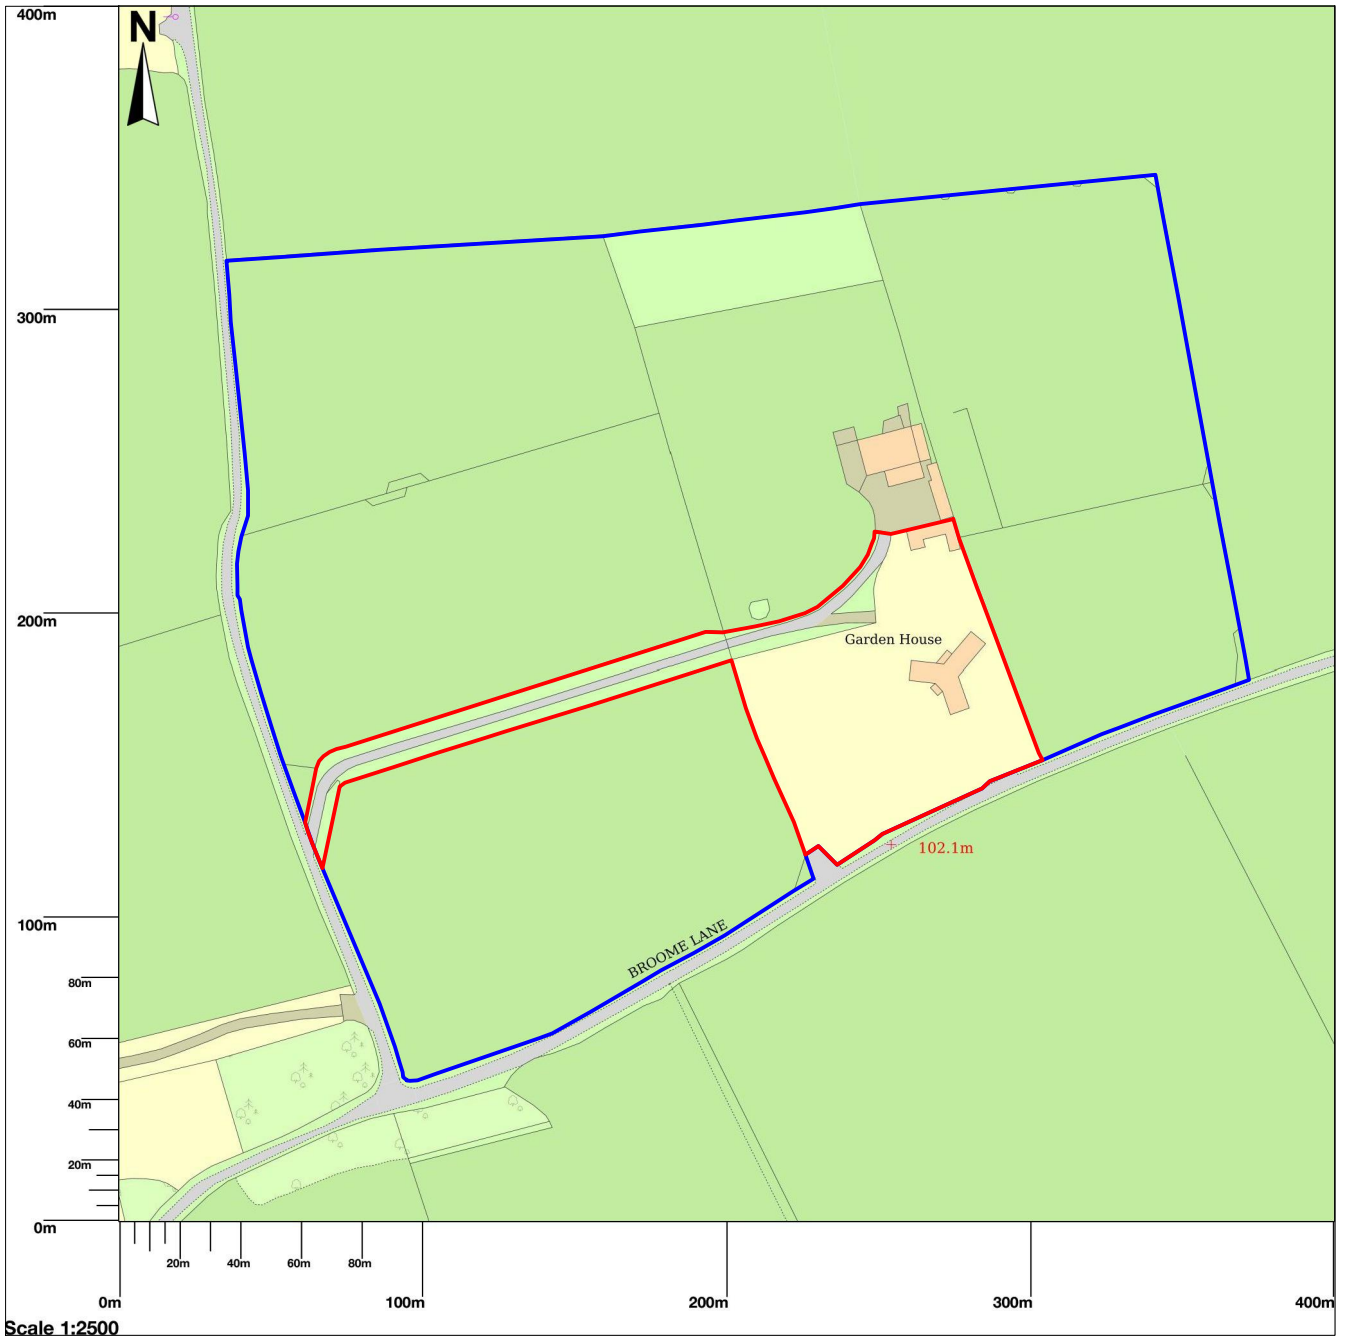

Garden House, Broome, Stourbridge, DY9 0HE

© Crown copyright and database rights 2024 OS 100054135. Map area bounded by: 390264,278744 390664,279144. Produced on 07 March 2024 from the OS National Geographic Database. Supplied by UKPlanningMaps.com. Unique plan reference: p16e/uk/1070100/1441107