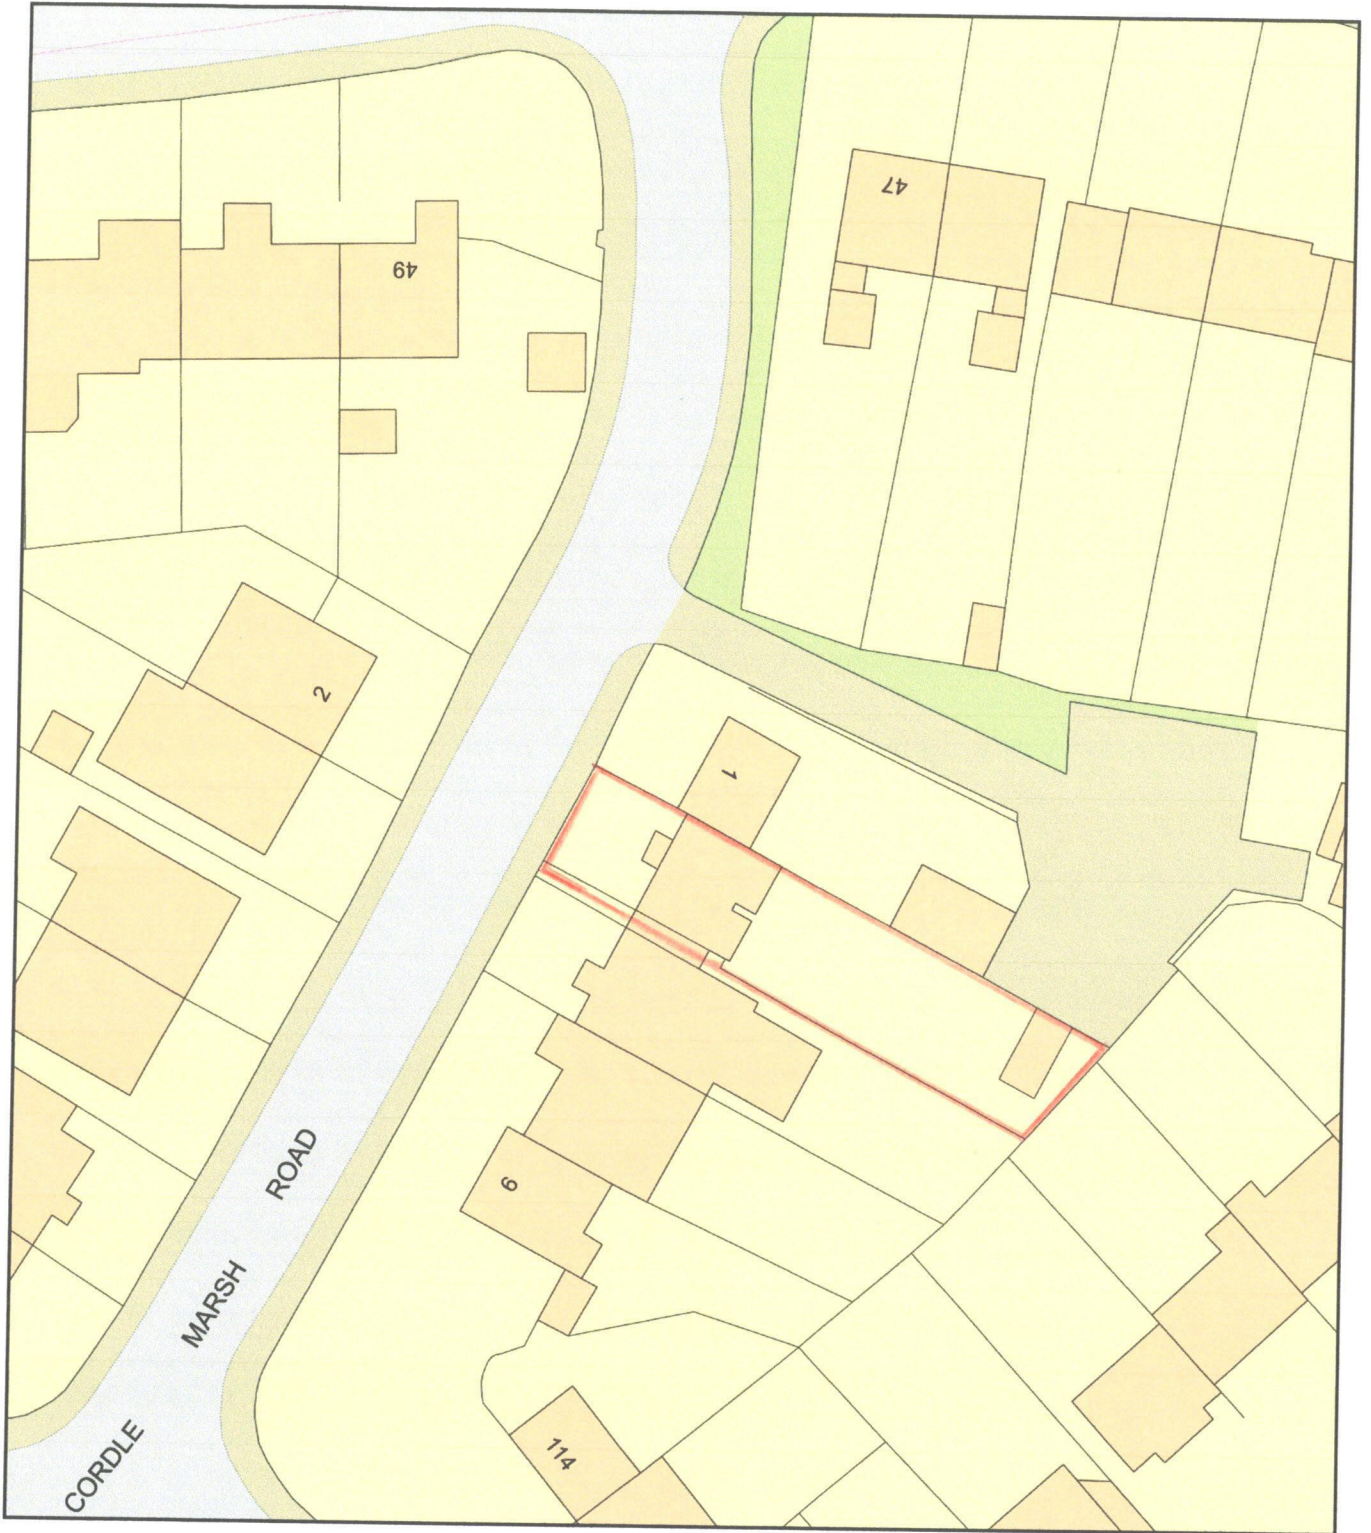

# 3 Cordle Marsh Road

Plan Produced for: Mr S Jennings  
Date Produced: 12 Apr 2024  
Plan Reference Number: TQRQM24103081817288  
Scale: 1:500 @ A4

**Wyre Forest District Council**  
12 APR 2024