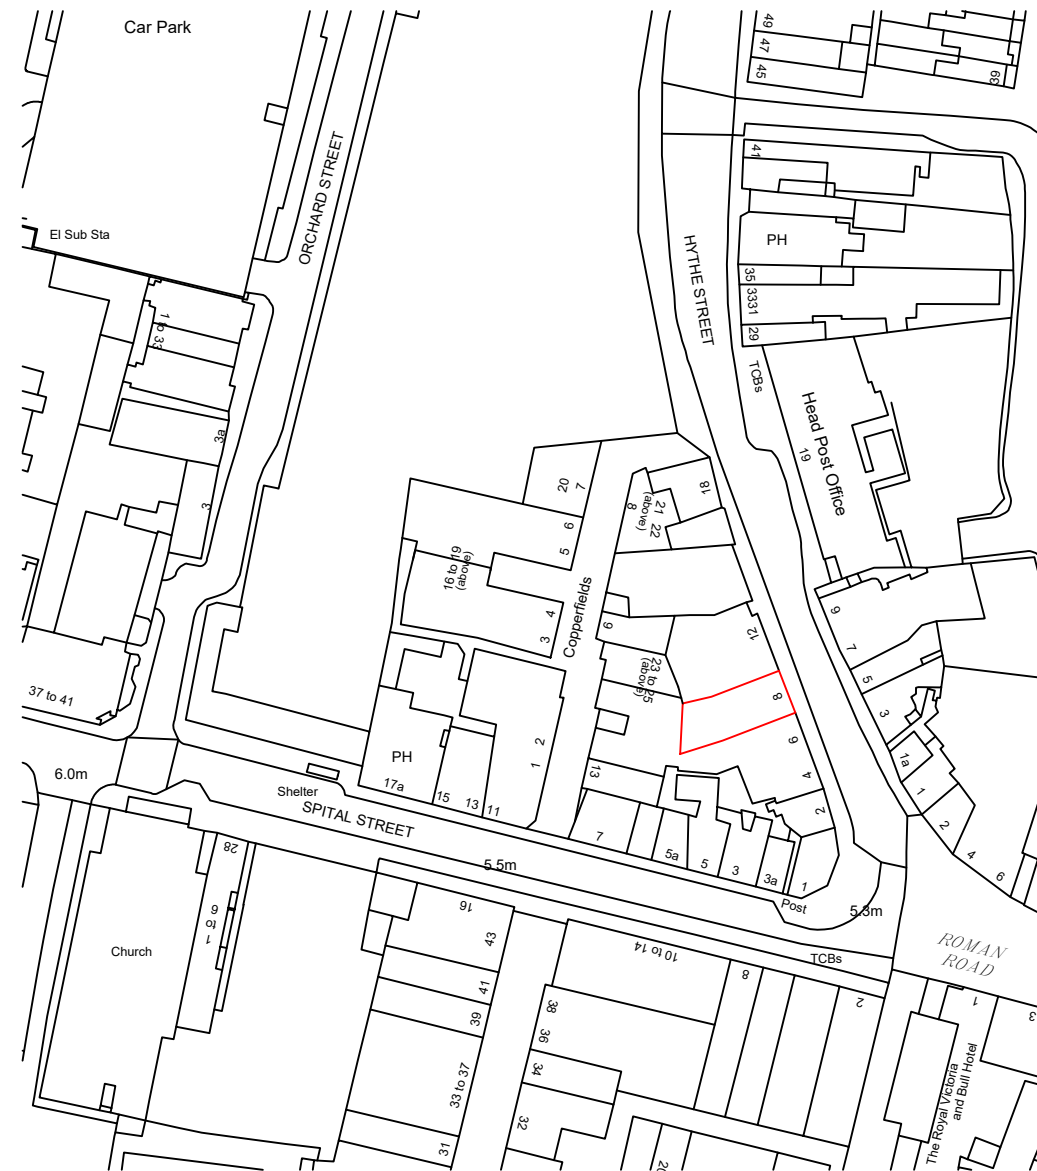

This drawing is for planning purposes only

Location Plan (1:1250)

<b>FNH PROPERTY SERVICES</b>  Hillside London Road West Kingsdown Sevenoaks TN15 6EX	CLIENT D Darwishi	SCALE 1:1250 @ A3	DATE April 2024
	JOB 8 Hythe Street, Dartford, DA1 1BX	FH	FH
	TITLE Location Plan	JOB NO. 240403	DRAWING No. 03