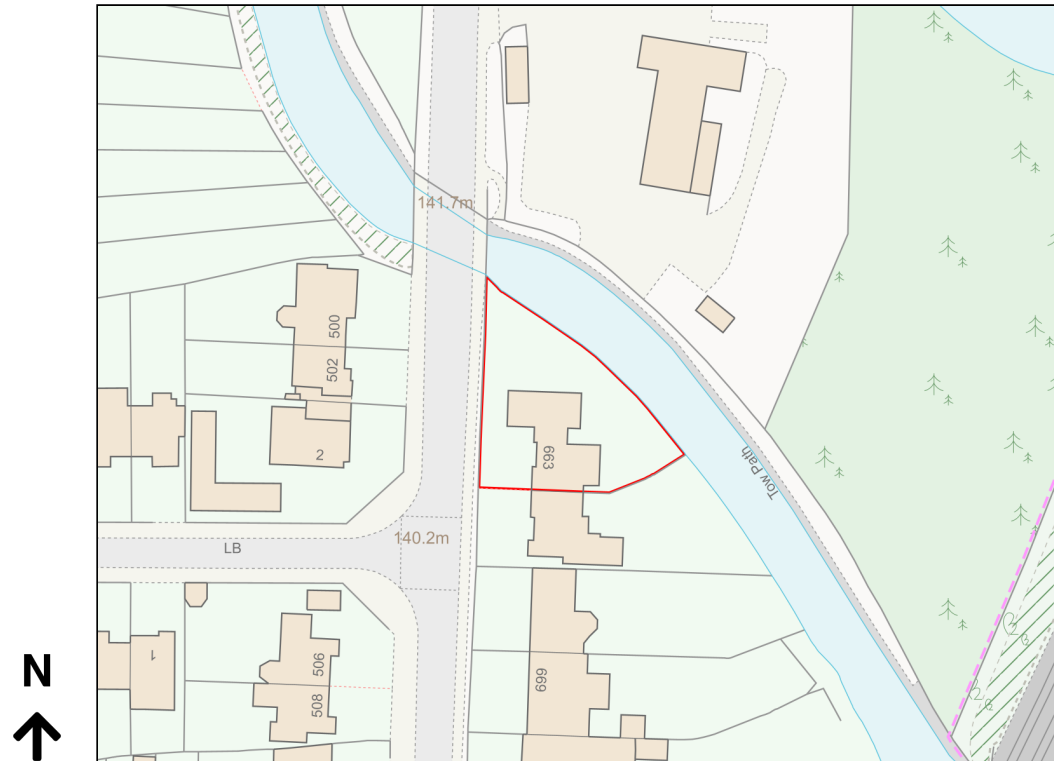

Location Plan

Site Address: 663, Haslucks Green Road, Majors Green, B90 1DF

Date Produced: 17-Mar-2024

Scale: 1:1250 @A4

Planning Portal Reference: PP-12899176v1