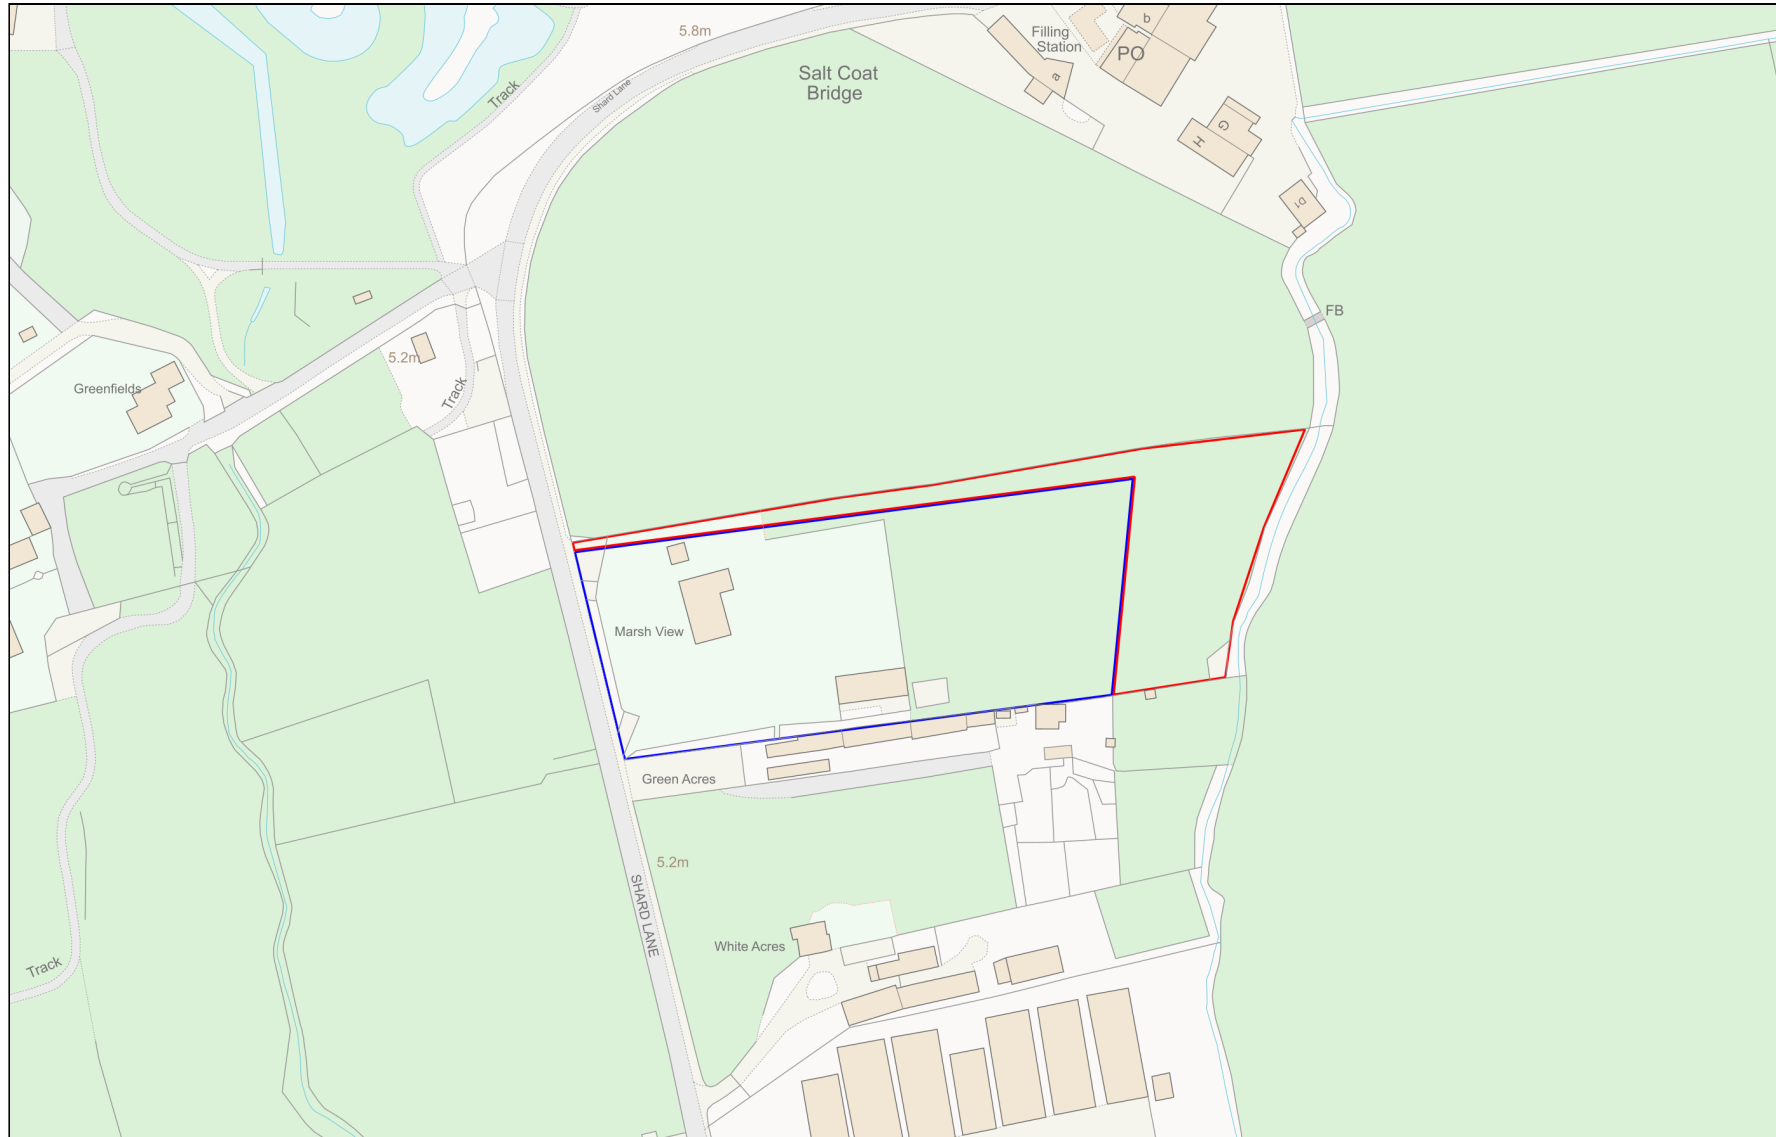

# Location Plan

Site Address: Marsh View, Shard Lane, Hambleton, FY6 9BX

Date Produced: 22-Mar-2024

Scale: 1:2500 @A4

Planning Portal Reference: PP-12789392v1