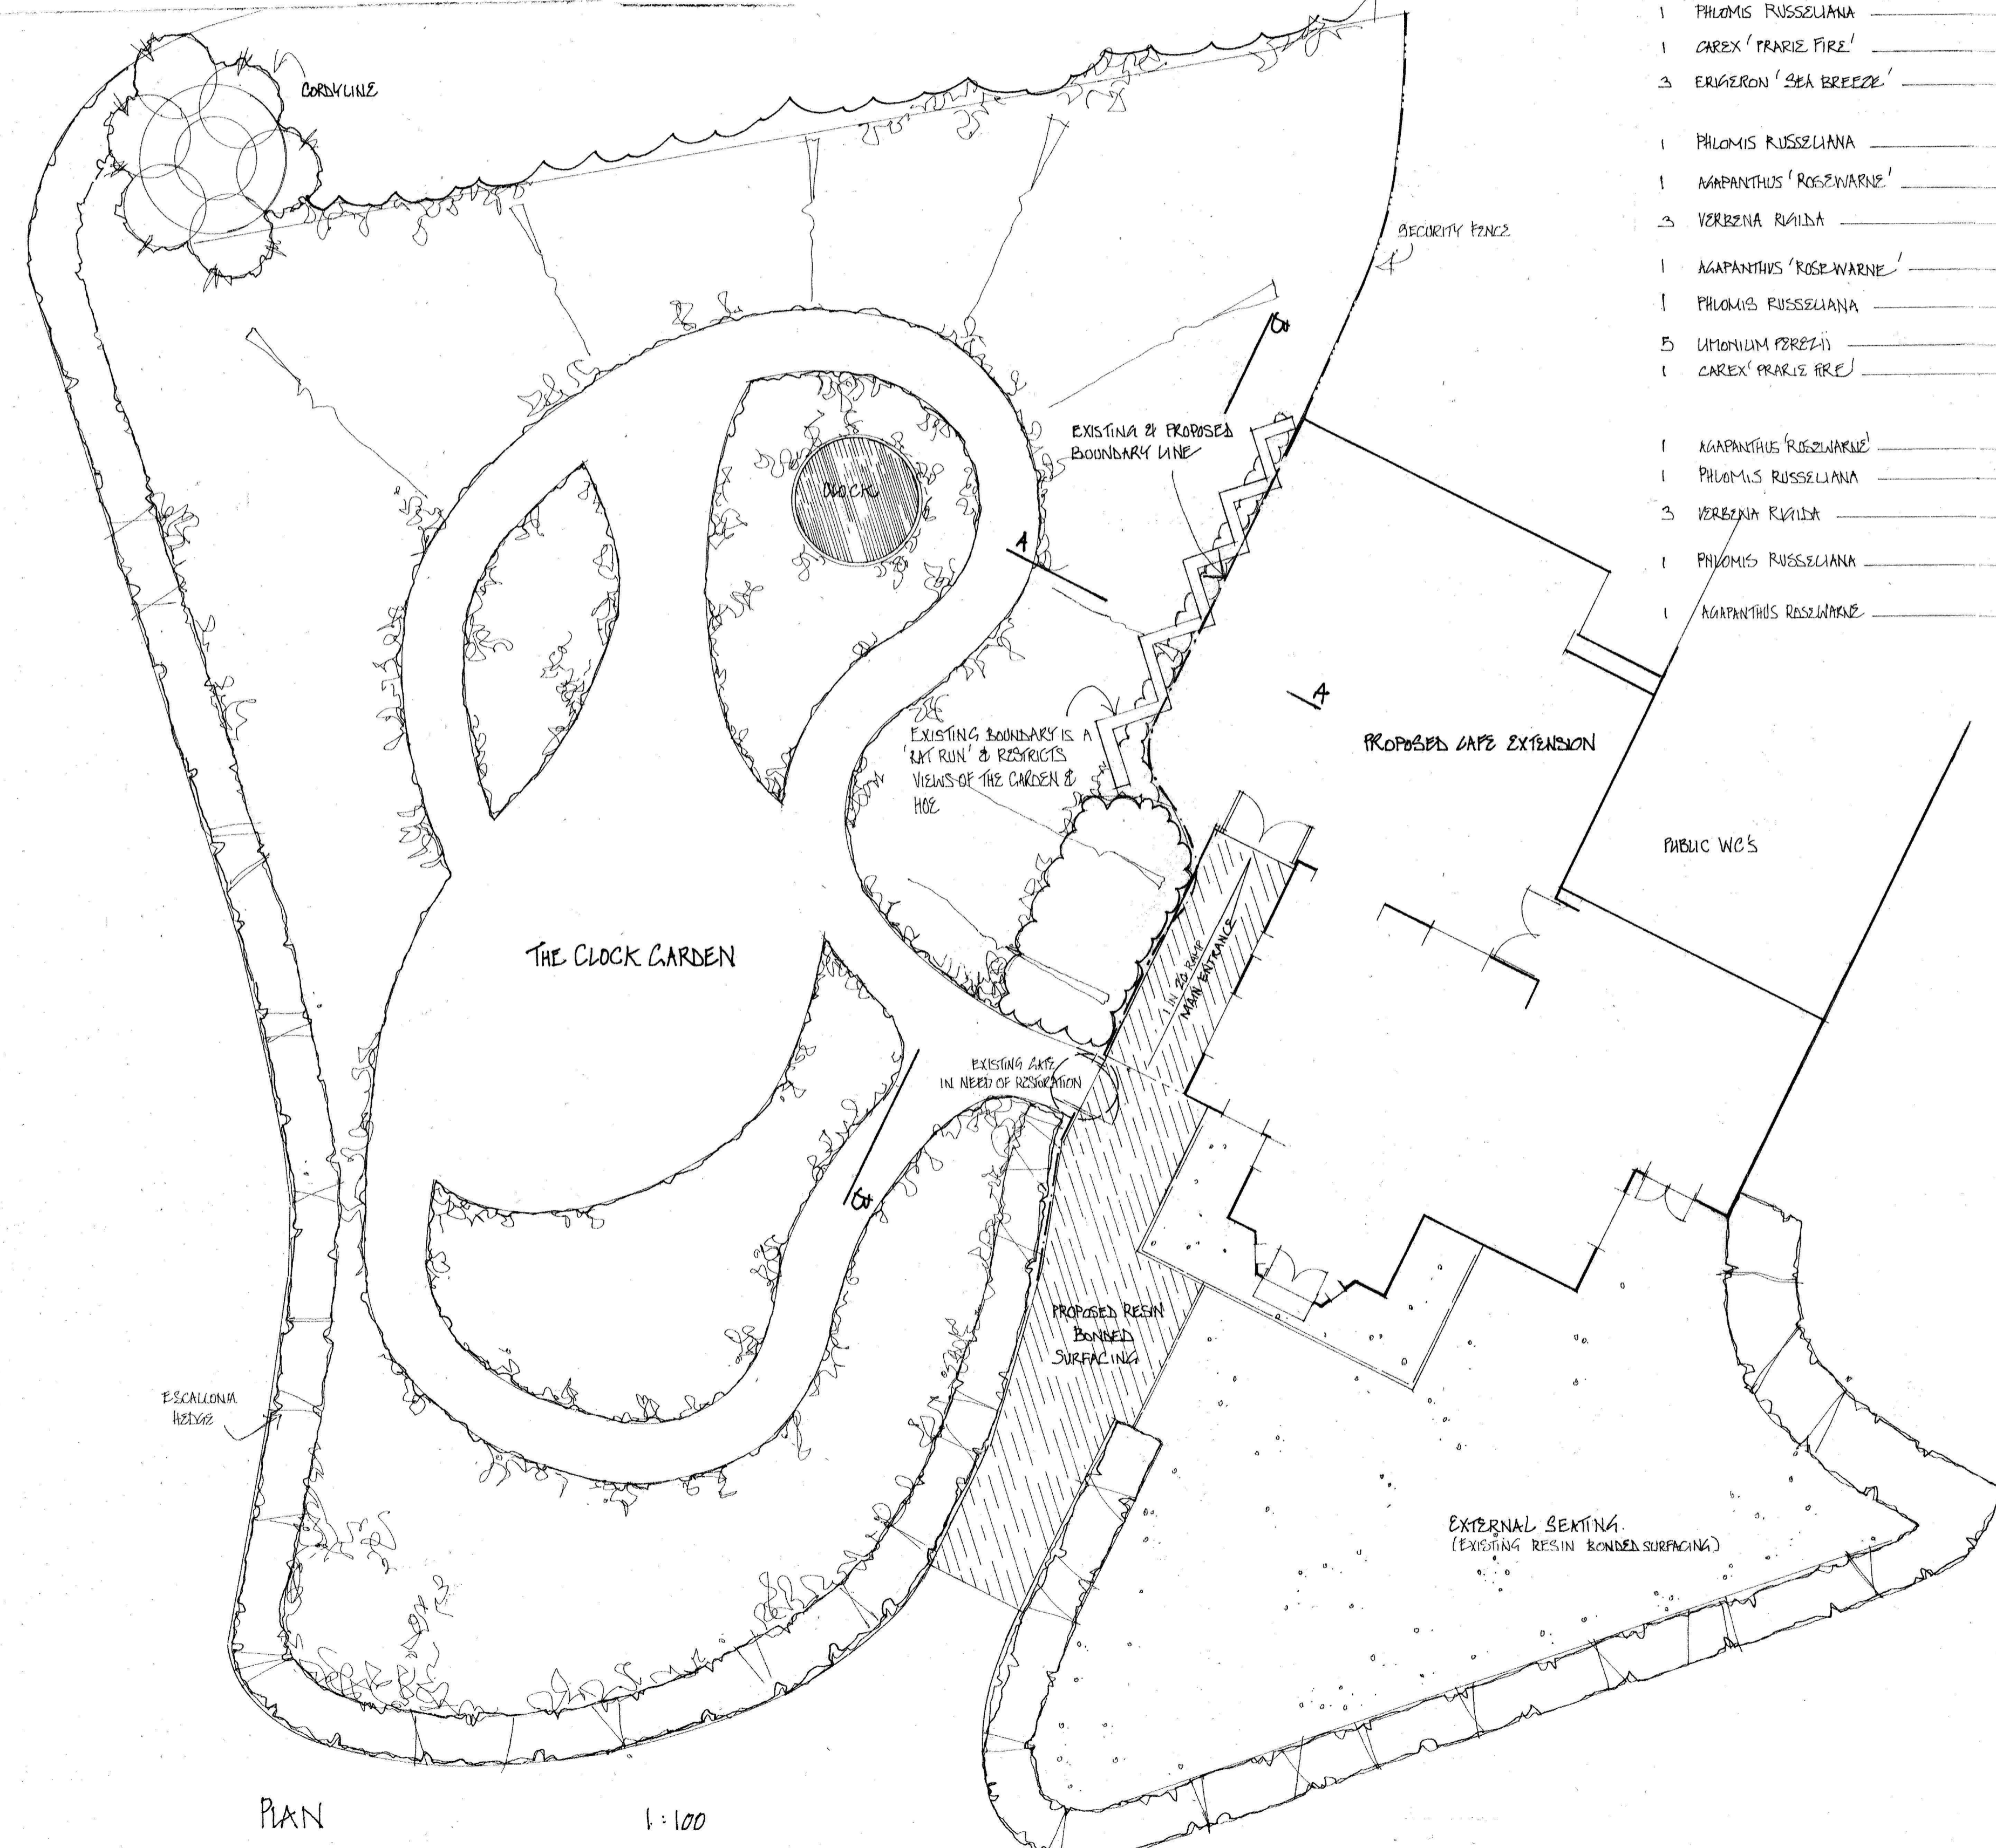

Planting Schedule			
Name		Number	Notes
Agapanthus 'Rosewarne'	African lily 'Ben Hope'	5	Eg per 1.0m x 50cm blue flowers mid-late summer, sun (south or west facing)
Carex Testacea 'Prairie Fire'	Orange New Zealand Sedge 'Prairie Fire'	5	Eg per grass 50cm x 50cm year-round interest (south, west or east facing)
Erigeron glaucus 'Sea Breeze'	feabane or seaside daisy	9	Eg 45 x 50cm lilac pink flowers with yellow centers in summer, sun
Limonium Perezii	broad-leaved stachys or sea lavender	15	Per 50 x 30cm sprays of tiny flowers with white calyx-tubes and pale violet petals in summer, sun
Phlomis russeliana	Turkish sage	5	Per 1m x 50cm yellow flowers summer to early autumn effective seed heads sun
Rosmarinus officinalis 'Capri'	rosemary (prostrates group)	3	Eg shrub 30cm x 1m blue flowers in spring, sun
Sedum spectabile 'Autumn Joy'	stonecrop 'Herbstfreude'	6	Per 60cm x 50cm pink flowers in autumn, effective seed heads, sun
Verbena rigida	verbena rigida	9	Per 60 x 45cm purple flowers summer/early autumn, sun

SIGNIFICANT WILDLIFE CORRIDOR

- WALL TO BE REMOVED & GROUND LEVELS REMODELLED (ADDING NEW PLANTING)
- 3 VERBENA RIGIDA
 - 1 AGAPANTHUS 'ROSEWARNE'
 - 1 PHLOMIS RUSSELLIANA
 - 1 CAREX 'PRAIRIE FIRE'
 - 3 ERIGERON 'SEA BREEZE'
 - 1 PHLOMIS RUSSELLIANA
 - 1 AGAPANTHUS 'ROSEWARNE'
 - 3 VERBENA RIGIDA
 - 1 AGAPANTHUS 'ROSEWARNE'
 - 1 PHLOMIS RUSSELLIANA
 - 5 LIMONIUM PEREZII
 - 1 CAREX 'PRAIRIE FIRE'
 - 1 AGAPANTHUS 'ROSEWARNE'
 - 1 PHLOMIS RUSSELLIANA
 - 3 VERBENA RIGIDA
 - 1 PHLOMIS RUSSELLIANA
 - 1 AGAPANTHUS 'ROSEWARNE'
- 5 LIMONIUM PEREZII
 - 1 ROSMARINUS OFFICINALIS 'CAPRI'
 - 3 SEDUM SPECTABILE 'AUTUMN JOY'
 - 1 CAREX 'PRAIRIE FIRE'
 - 3 ERIGERON 'SEA BREEZE'
 - 1 CAREX 'PRAIRIE FIRE'
 - 1 ROSMARINUS OFFICINALIS 'CAPRI'
 - 3 SEDUM SPECTABILE 'AUTUMN JOY'
 - 3 ERIGERON 'SEA BREEZE'
 - 1 CAREX 'PRAIRIE FIRE'
 - 5 LIMONIUM PEREZII
 - 1 ROSMARINUS 'CAPRI'