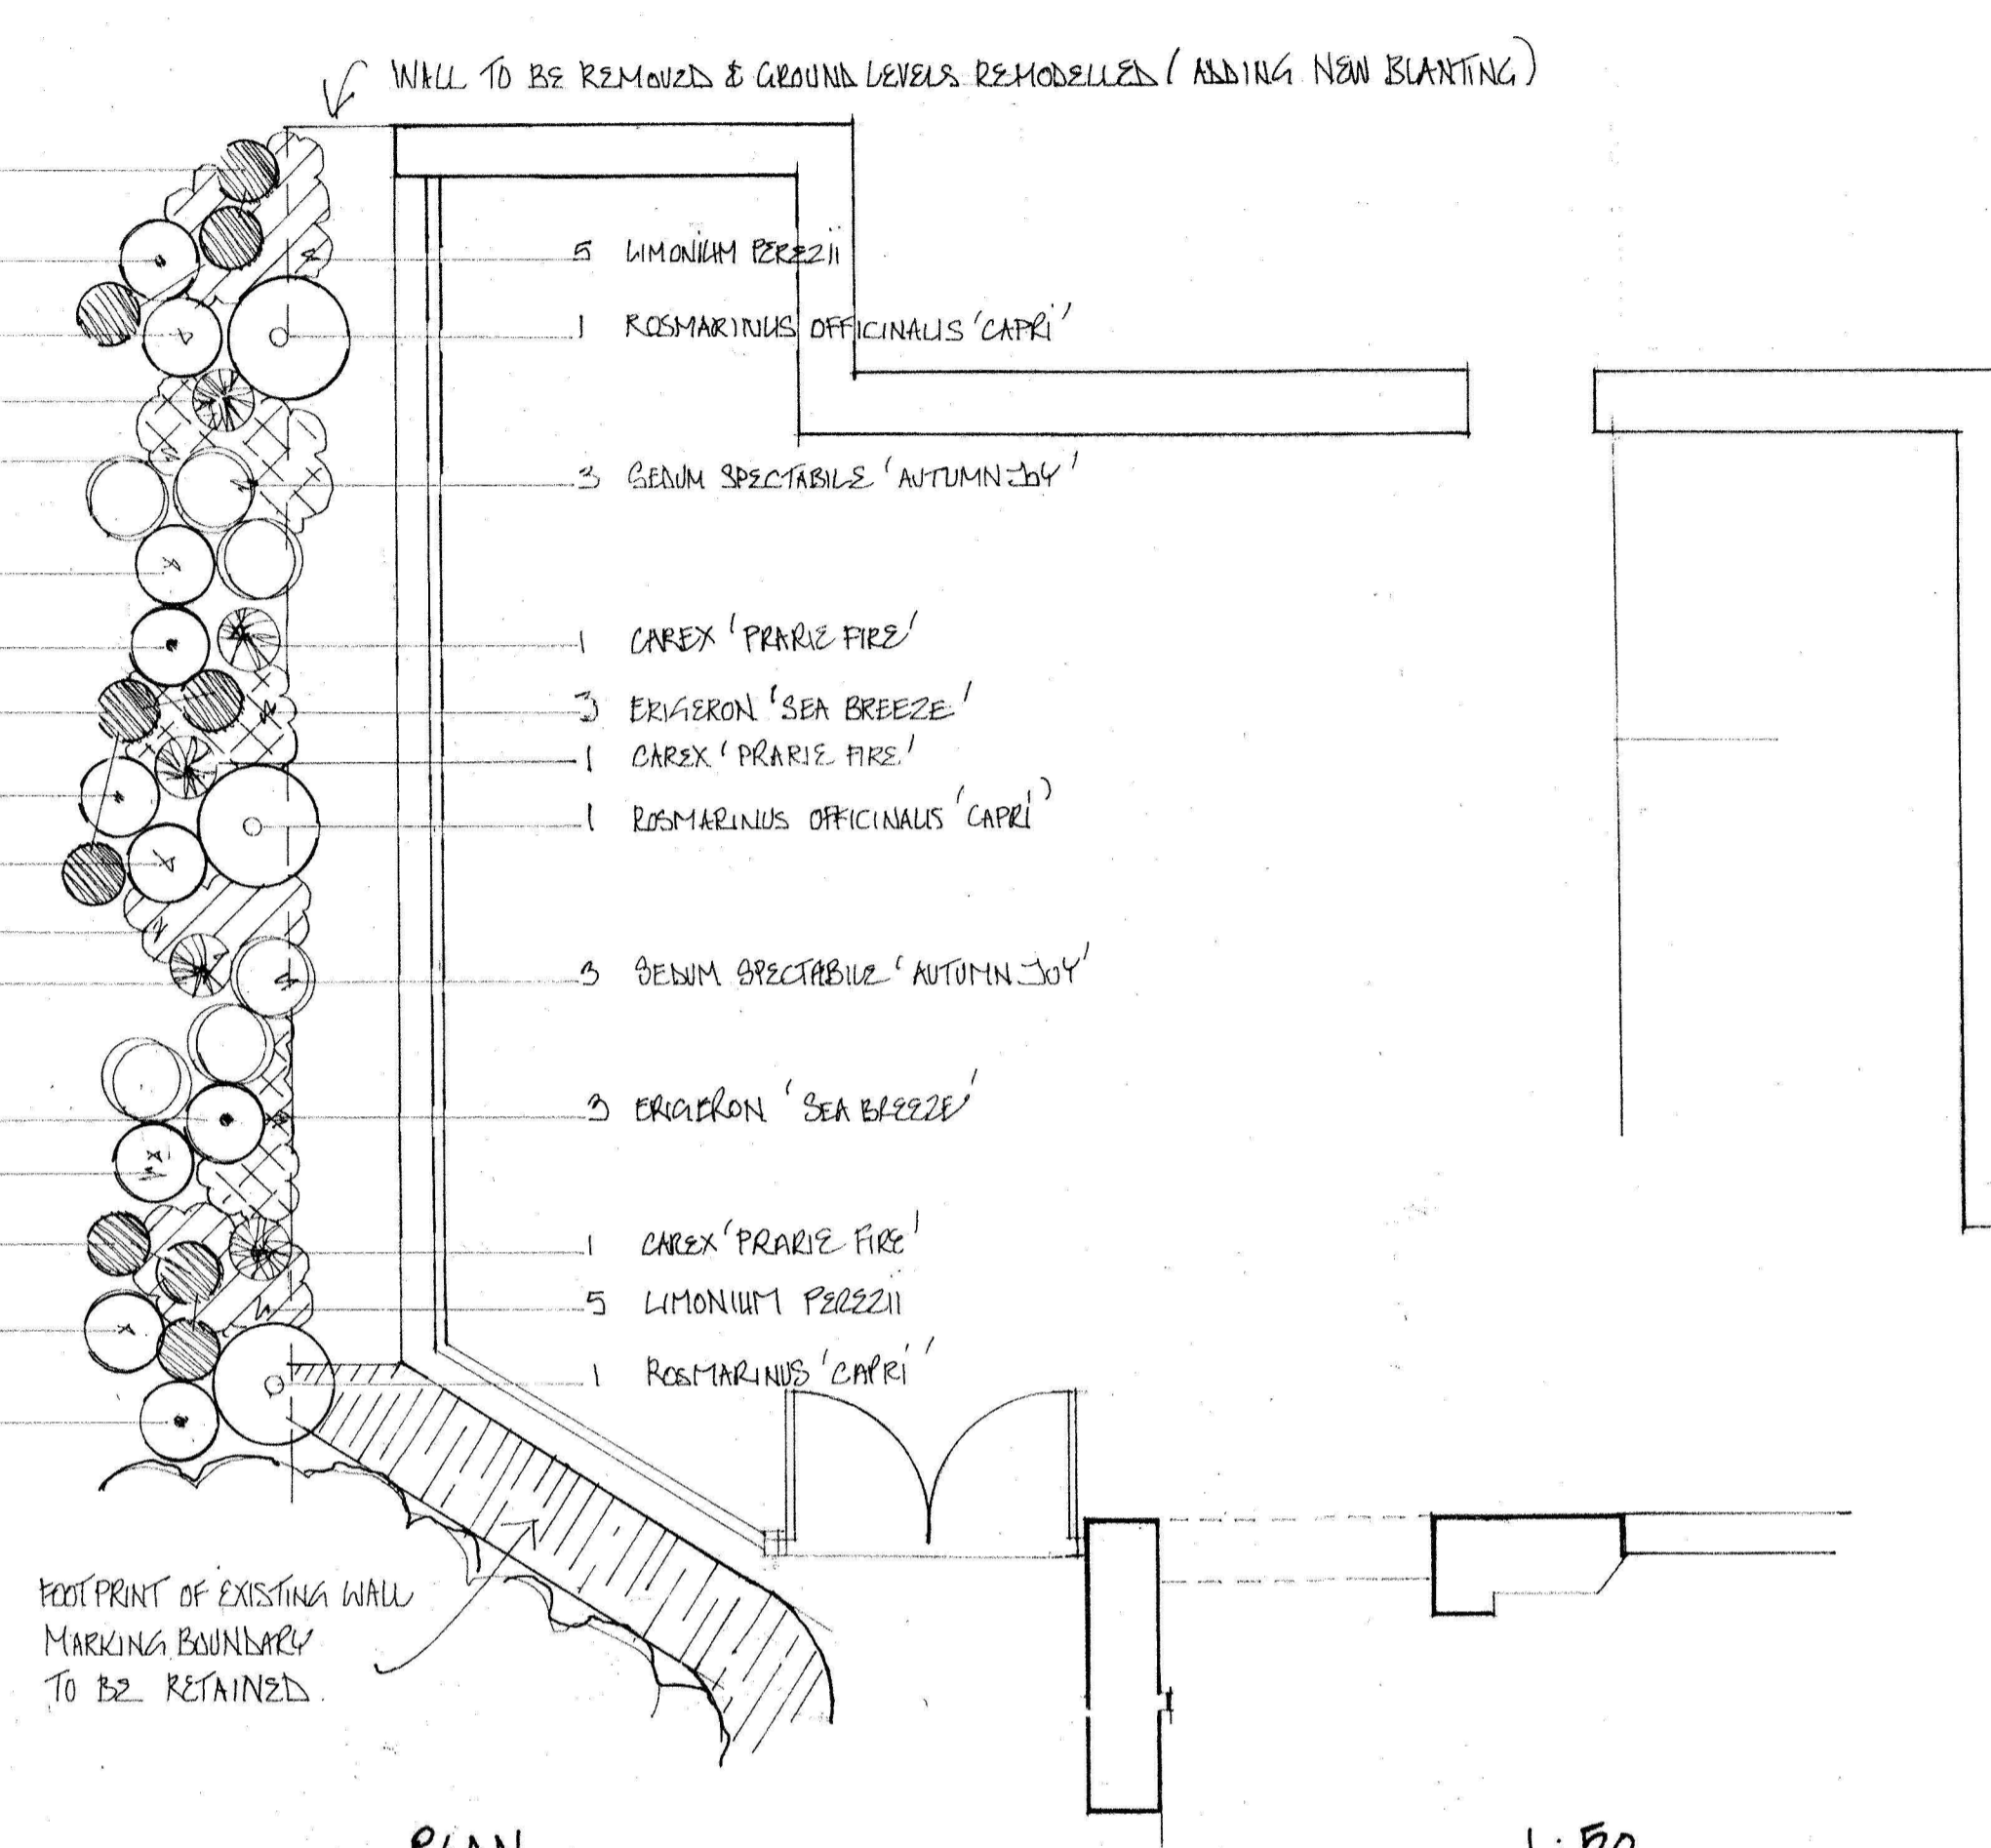

Planting Schedule			
Name		Number	Notes
Agapanthus 'Rosewarne'	African lily 'Ben Hope'	5	Eg per 1.0m x 50cm blue flowers mid-late summer, sun (south or west facing)
Carex Testacea 'Prairie Fire'	Orange New Zealand Sedge 'Prairie Fire'	5	Eg per grass 50cm x 50cm year-round interest (south, west or east facing)
Erigeron glaucus 'Sea Breeze'	feabane or seaside daisy	9	Eg 45 x 50cm lilac pink flowers with yellow centers in summer, sun
Limonium Perezii	broad-leaved stachys or sea lavender	15	Per 50 x 30cm sprays of tiny flowers with white calyx-tubes and pale violet petals in summer, sun
Phlomis russeliana	Turkish sage	5	Per 1m x 50cm yellow flowers summer to early autumn effective seed heads sun
Rosmarinus officinalis 'Capri'	rosemary (prostrates group)	3	Eg shrub 30cm x 1m blue flowers in spring, sun
Sedum spectabile 'Autumn Joy'	stonecrop 'Herbstfreude'	6	Per 60cm x 50cm pink flowers in autumn, effective seed heads, sun
Verbena rigida	verbena rigida	9	Per 60 x 45cm purple flowers summer/early autumn, sun

SIGNIFICANT WILDLIFE CORRIDOR

- WALL TO BE REMOVED & GROUND LEVELS REMODELLED (ADDING NEW PLANTING)
- 3 VERBENA RIGIDA
 - 1 AGAPANTHUS 'ROSEWARNE'
 - 1 PHLOMIS RUSSELLIANA
 - 1 CAREX 'PRAIRIE FIRE'
 - 3 ERIGERON 'SEA BREEZE'
 - 1 PHLOMIS RUSSELLIANA
 - 1 AGAPANTHUS 'ROSEWARNE'
 - 3 VERBENA RIGIDA
 - 1 AGAPANTHUS 'ROSEWARNE'
 - 1 PHLOMIS RUSSELLIANA
 - 5 LIMONIUM PEREZII
 - 1 CAREX 'PRAIRIE FIRE'
 - 1 AGAPANTHUS 'ROSEWARNE'
 - 1 PHLOMIS RUSSELLIANA
 - 3 VERBENA RIGIDA
 - 1 PHLOMIS RUSSELLIANA
 - 1 AGAPANTHUS 'ROSEWARNE'
- 5 LIMONIUM PEREZII
 - 1 ROSMARINUS OFFICINALIS 'CAPRI'
 - 3 SEDUM SPECTABILE 'AUTUMN JOY'
 - 1 CAREX 'PRAIRIE FIRE'
 - 3 ERIGERON 'SEA BREEZE'
 - 1 CAREX 'PRAIRIE FIRE'
 - 1 ROSMARINUS OFFICINALIS 'CAPRI'
 - 3 SEDUM SPECTABILE 'AUTUMN JOY'
 - 3 ERIGERON 'SEA BREEZE'
 - 1 CAREX 'PRAIRIE FIRE'
 - 5 LIMONIUM PEREZII
 - 1 ROSMARINUS 'CAPRI'