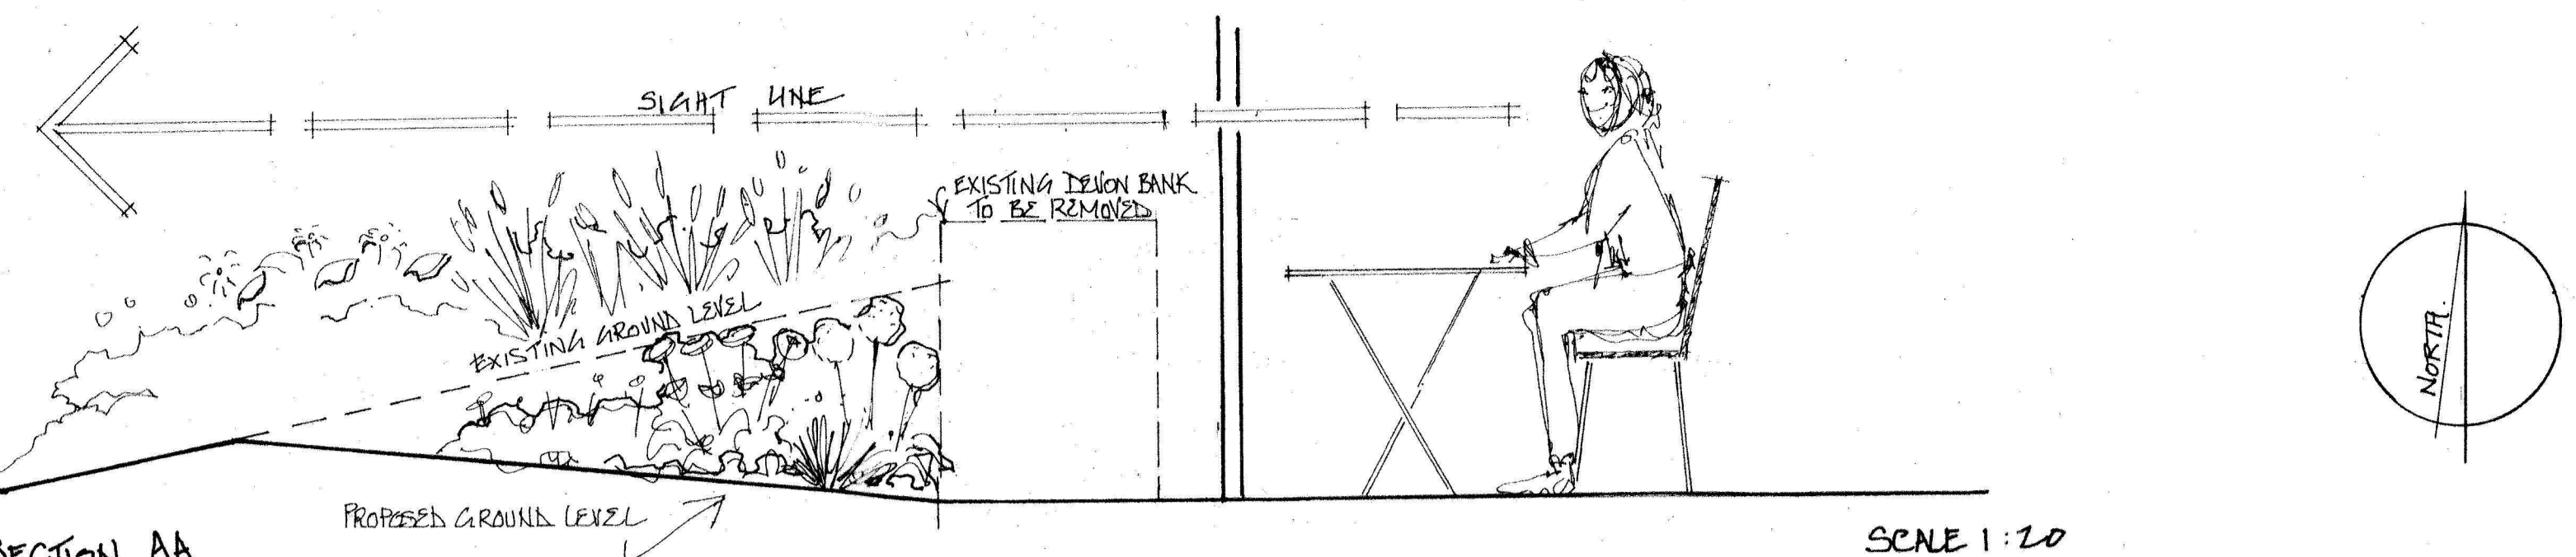

Planting Schedule			
Name		Number	Notes
Agapanthus 'Rosewarne'	African lily 'Ben Hope'	5	Eg per 1.0m x 50cm blue flowers mid-late summer, sun (south or west facing)
Carex Testacea 'Prairie Fire'	Orange New Zealand Sedge 'Prairie Fire'	5	Eg per grass 50cm x 50cm year-round interest (south, west or east facing)
Erigeron glaucus 'Sea Breeze'	feabane or seaside daisy	9	Eg 45 x 50cm lilac pink flowers with yellow centers in summer, sun
Limonium Perezii	broad-leaved stachys or sea lavender	15	Per 50 x 30cm sprays of tiny flowers with white calyx-tubes and pale violet petals in summer, sun
Phlomis russeliana	Turkish sage	5	Per 1m x 50cm yellow flowers summer to early autumn effective seed heads sun
Rosmarinus officinalis 'Capri'	rosemary (prostrates group)	3	Eg shrub 30cm x 1m blue flowers in spring, sun
Sedum spectabile 'Autumn Joy'	stonecrop 'Herbstfreude'	6	Per 60cm x 50cm pink flowers in autumn, effective seed heads, sun
Verbena rigida	verbena rigida	9	Per 60 x 45cm purple flowers summer/early autumn, sun

SIGNIFICANT WILDLIFE CORRIDOR

- WALL TO BE REMOVED & GROUND LEVELS REMODELLED (ADDING NEW PLANTING)
- 3 VERBENA RIGIDA
 - 1 AGAPANTHUS 'ROSEWARNE'
 - 1 PHLOMIS RUSSELLIANA
 - 1 CAREX 'PRAIRIE FIRE'
 - 3 ERIGERON 'SEA BREEZE'
 - 1 PHLOMIS RUSSELLIANA
 - 1 AGAPANTHUS 'ROSEWARNE'
 - 3 VERBENA RIGIDA
 - 1 AGAPANTHUS 'ROSEWARNE'
 - 1 PHLOMIS RUSSELLIANA
 - 5 LIMONIUM PEREZII
 - 1 CAREX 'PRAIRIE FIRE'
 - 1 AGAPANTHUS 'ROSEWARNE'
 - 1 PHLOMIS RUSSELLIANA
 - 3 VERBENA RIGIDA
 - 1 PHLOMIS RUSSELLIANA
 - 1 AGAPANTHUS 'ROSEWARNE'
- 5 LIMONIUM PEREZII
 - 1 ROSMARINUS OFFICINALIS 'CAPRI'
 - 3 SEDUM SPECTABILE 'AUTUMN JOY'
 - 1 CAREX 'PRAIRIE FIRE'
 - 3 ERIGERON 'SEA BREEZE'
 - 1 CAREX 'PRAIRIE FIRE'
 - 1 ROSMARINUS OFFICINALIS 'CAPRI'
 - 3 SEDUM SPECTABILE 'AUTUMN JOY'
 - 3 ERIGERON 'SEA BREEZE'
 - 1 CAREX 'PRAIRIE FIRE'
 - 5 LIMONIUM PEREZII
 - 1 ROSMARINUS 'CAPRI'