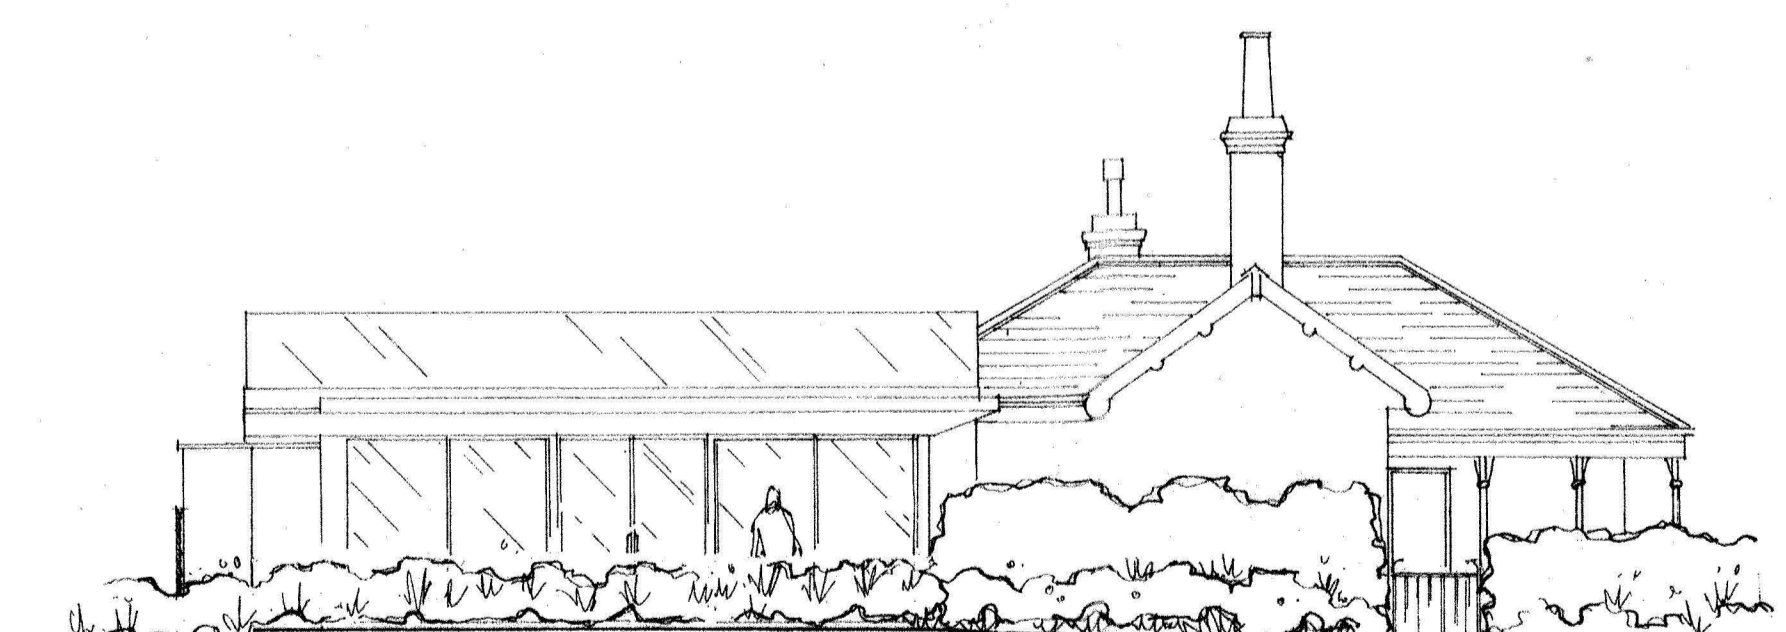

Planting Schedule			
Name		Number	Notes
Agapanthus 'Rosewarne'	African lily 'Ben Hope'	5	Eg per 1.0m x 50cm blue flowers mid-late summer, sun (south or west facing)
Carex Testacea 'Prairie Fire'	Orange New Zealand Sedge 'Prairie Fire'	5	Eg per grass 50cm x 50cm year-round interest (south, west or east facing)
Erigeron glaucus 'Sea Breeze'	feabane or seaside daisy	9	Eg 45 x 50cm lilac pink flowers with yellow centers in summer, sun
Limonium Perezii	broad-leaved stachys or sea lavender	15	Per 50 x 30cm sprays of tiny flowers with white calyx-tubes and pale violet petals in summer, sun
Phlomis russeliana	Turkish sage	5	Per 1m x 50cm yellow flowers summer to early autumn effective seed heads sun
Rosmarinus officinalis 'Capri'	rosemary (prostrates group)	3	Eg shrub 30cm x 1m blue flowers in spring, sun
Sedum spectabile 'Autumn Joy'	stonecrop 'Herbstfreude'	6	Per 60cm x 50cm pink flowers in autumn, effective seed heads, sun
Verbena rigida	verbena rigida	9	Per 60 x 45cm purple flowers summer/early autumn, sun

NOTE: ALL DIMENSIONS TO BE CHECKED ON SITE / REFER TO ARCHITECTS DRAWINGS.

Drawing Title	Landscape Proposals		Date	DEC 2023
Job	The Promenade Cafe Bar Hoe Road, Plymouth		Drawn	HW
			Scale	1:20, 1:50, 1:100 @ A1 (as shown)
			Drawing number	PLA/Promenade Cafe /01