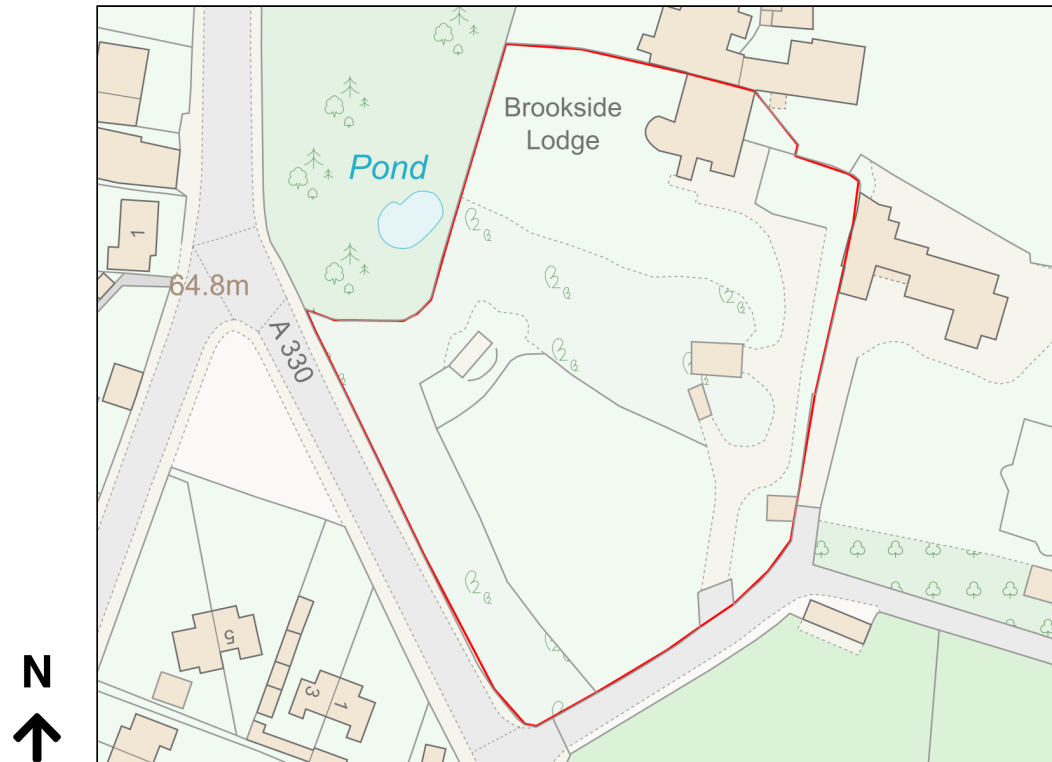

# Location Plan

Site Address: Brookside Lodge, Winkfield Road, North Ascot, Ascot, SL5 7LT

Date Produced: 17-Apr-2024

Scale: 1:1250 @A4

Planning Portal Reference: PP-12971458v1