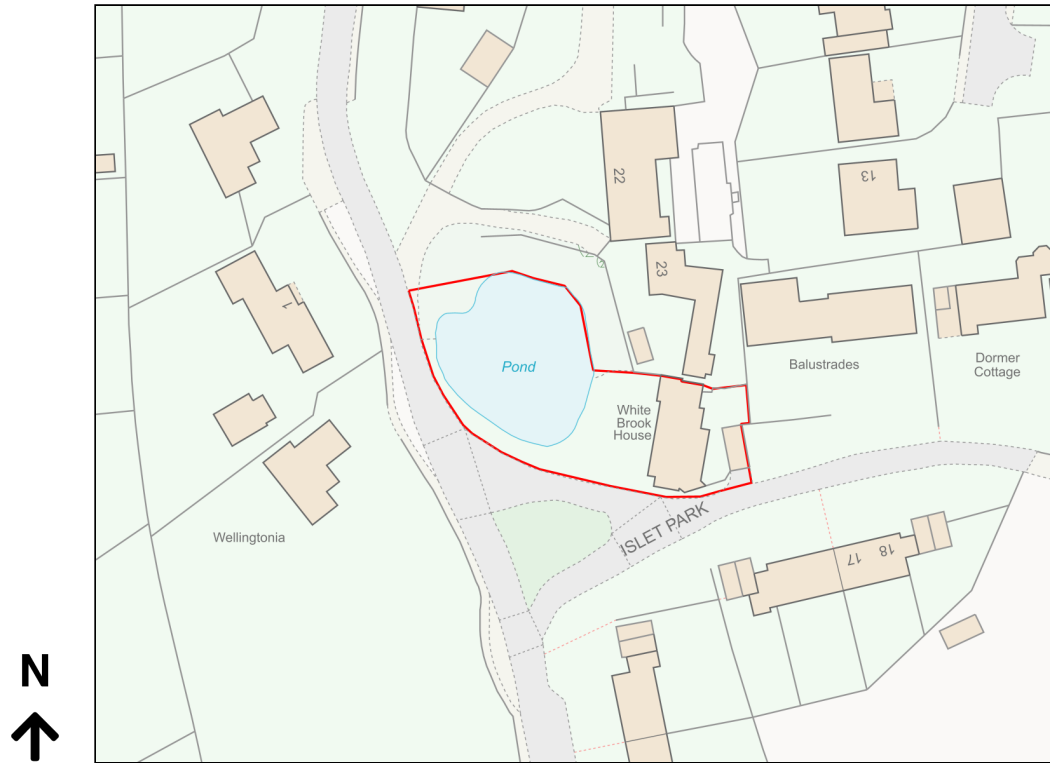

# Location Plan

Site Address: White Brook House, Islet Park, Maidenhead, SL6 8LE

Date Produced: 19-Apr-2024

Scale: 1:1250 @A4

Planning Portal Reference: PP-12979479v1