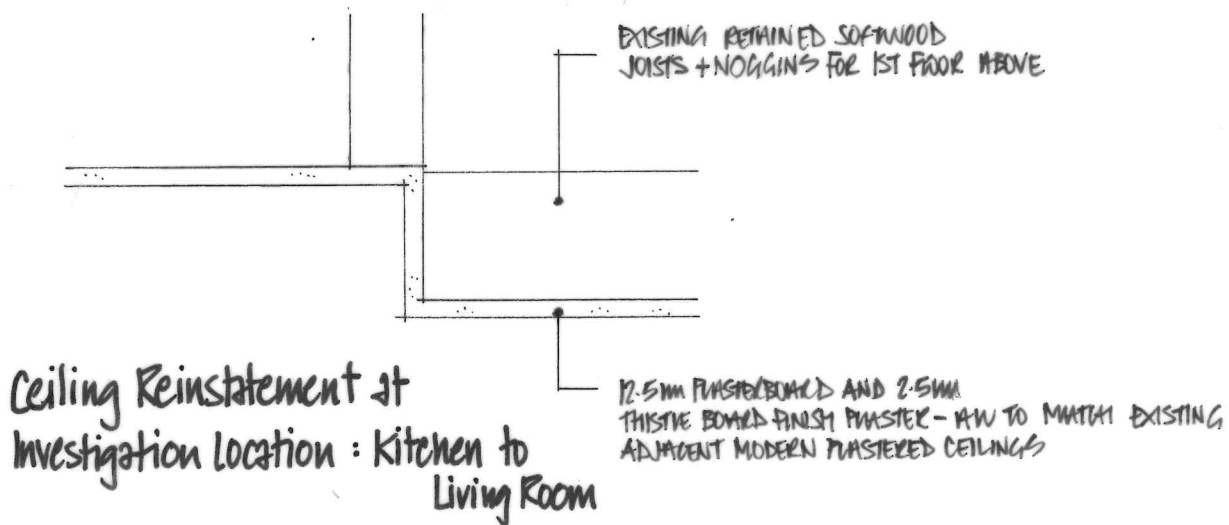

Internal Partition: Vertical Section 1:5 at A4

Ceiling Reinstatement at Investigation Location: Kitchen to Living Room

Internal Partition and Ceiling Reinstatement Details
 The Old Bakehouse Chipping Campden
 Mr + Mrs Gabb March 2024

Drawn: RJ Scale 1:5 3093-015