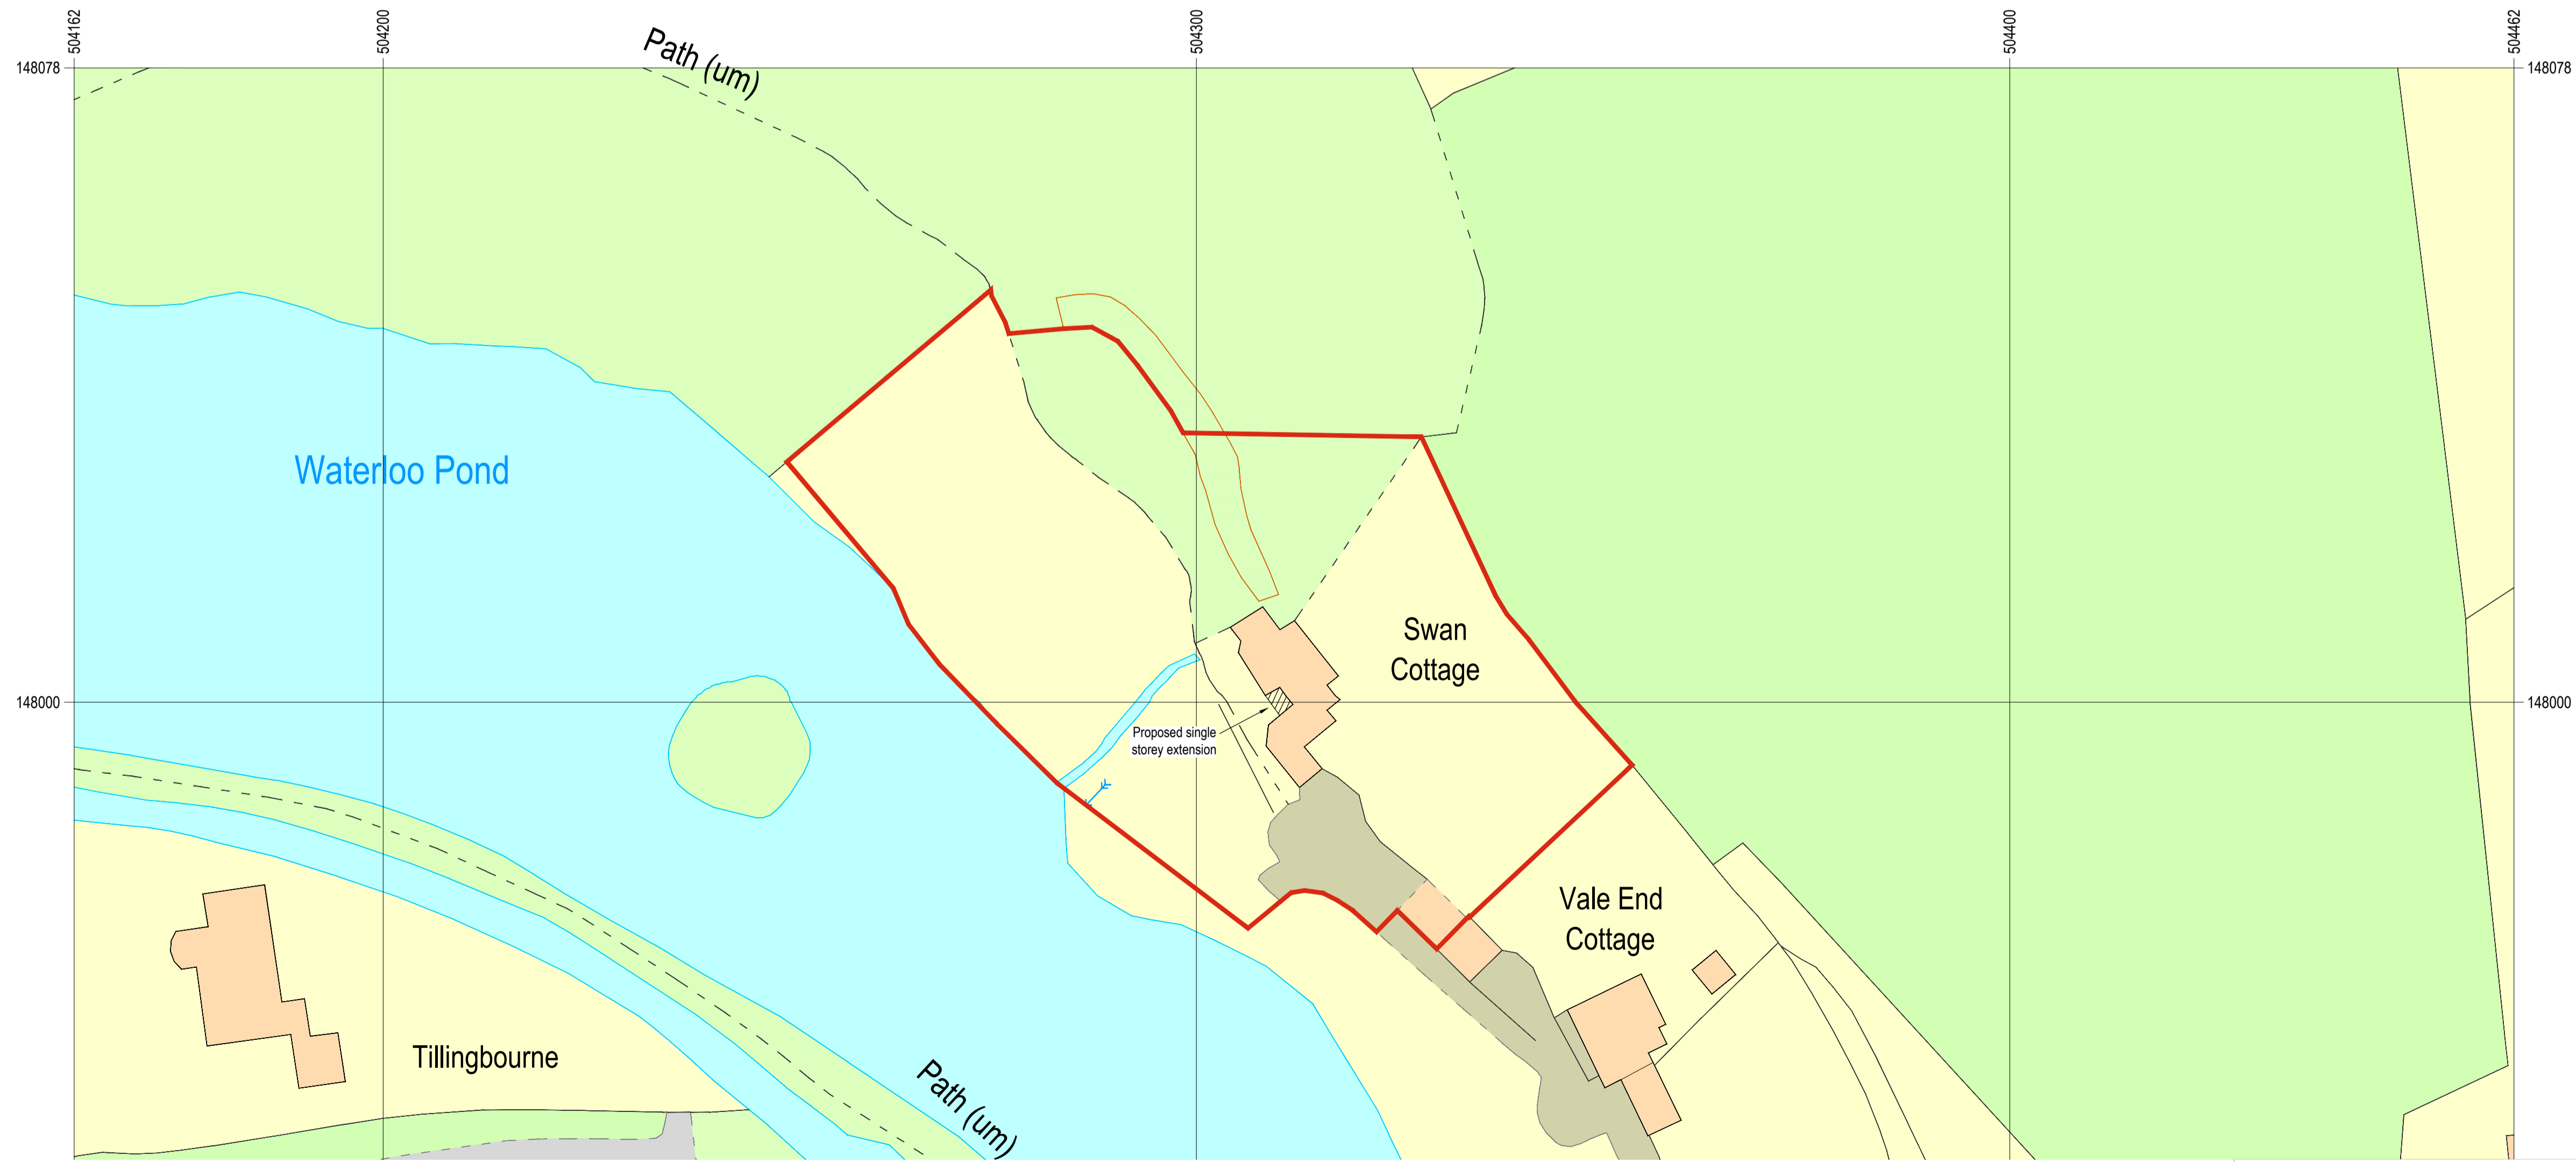

LOCATION PLAN
SCALE 1:1250

SITE PLAN
SCALE 1:200

00	27/03/2024	Issued for planning	COS	JG	EG
Rev	Date	Description	Drawn	Chk	App

GARRICK
CONSULTING ENGINEERS
info@garrickce.com www.garrickce.com 01483 904150
PM House, Old Portsmouth Road, Guildford, Surrey, GU3 1LZ

PLANNING

Site/Project:
SWAN COTTAGE
CHILWORTH ROAD
ALBURY
GUILDFORD
GU5 9BE

Title:
LOCATION AND SITE PLANS

Drawn: C. O'Sullivan	Checked: J. Garrick	Approved: E. Garrick
----------------------	---------------------	----------------------

Date: 14/03/2024	Scale: AS SHOWN @ A1
------------------	----------------------

Project Number: GC6120	Drawing Number: DRG-A-005	Revision: 00
------------------------	---------------------------	--------------

Serial number: 283309
© Crown copyright and database right 2024
Ordnance Survey licence AC0000848283
Reproduction in whole or in part is prohibited
without the prior permission of Ordnance Survey.