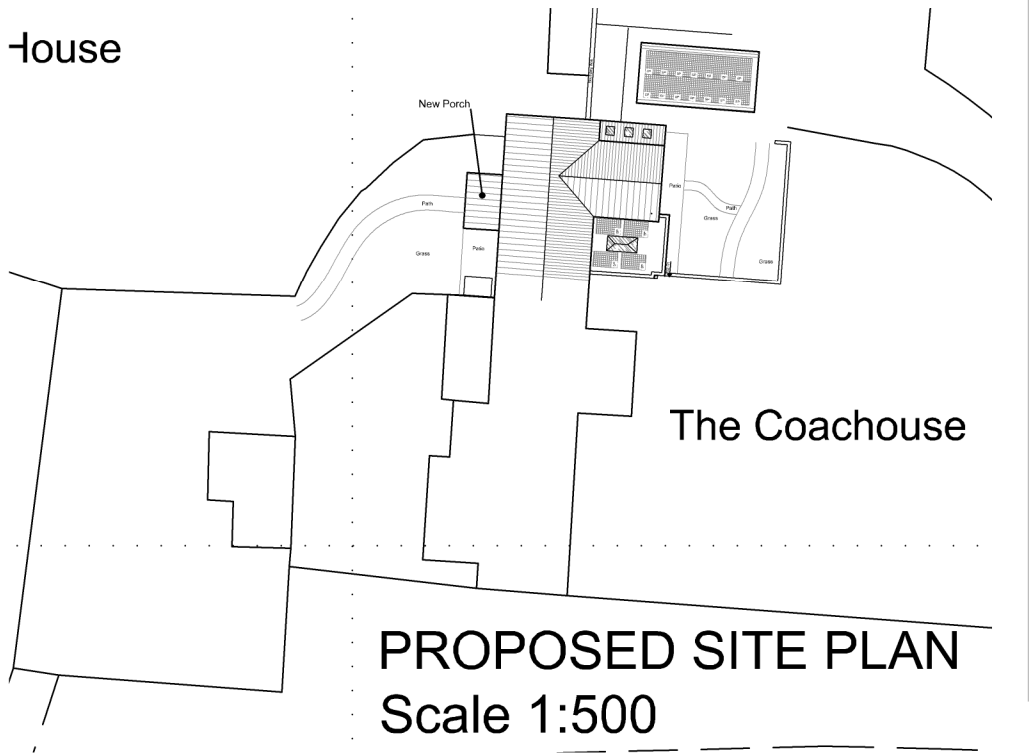

Ordnance Survey (c) Crown Copyright 2022. All rights reserved. Licence number 100022432

LOCATION PLAN

Scale 1:1250

House

PROPOSED SITE PLAN

Scale 1:500

50m	1:1250	SCALE
20m	1:500	
8m	1:200	
4m	1:100	
2m	1:50	

Reality Building Design

design - building - reality

Proj Proposed Porch
 Add Stoberry House, College Road, Wells
 Title Location Plan
 Dwg

244/08

Rev **D**

FA3, Red Brick Building, Glastonbury, BA6 9FT | 07801344187
 info@realitybuildingdesign.co.uk | www.realitybuildingdesign.co.uk

Revision List
 Rev A: Red line amended - AJG 04/22
 Rev B: Southern Extension enlarged - AJG 06/22
 Rev C: Amended for new application - AJG 02/24
 Rev D: Title block scale amended - 02/24

Scale As Noted
 Sheet A4
 Date 02/24
 Drawn AJG
 Check AJG