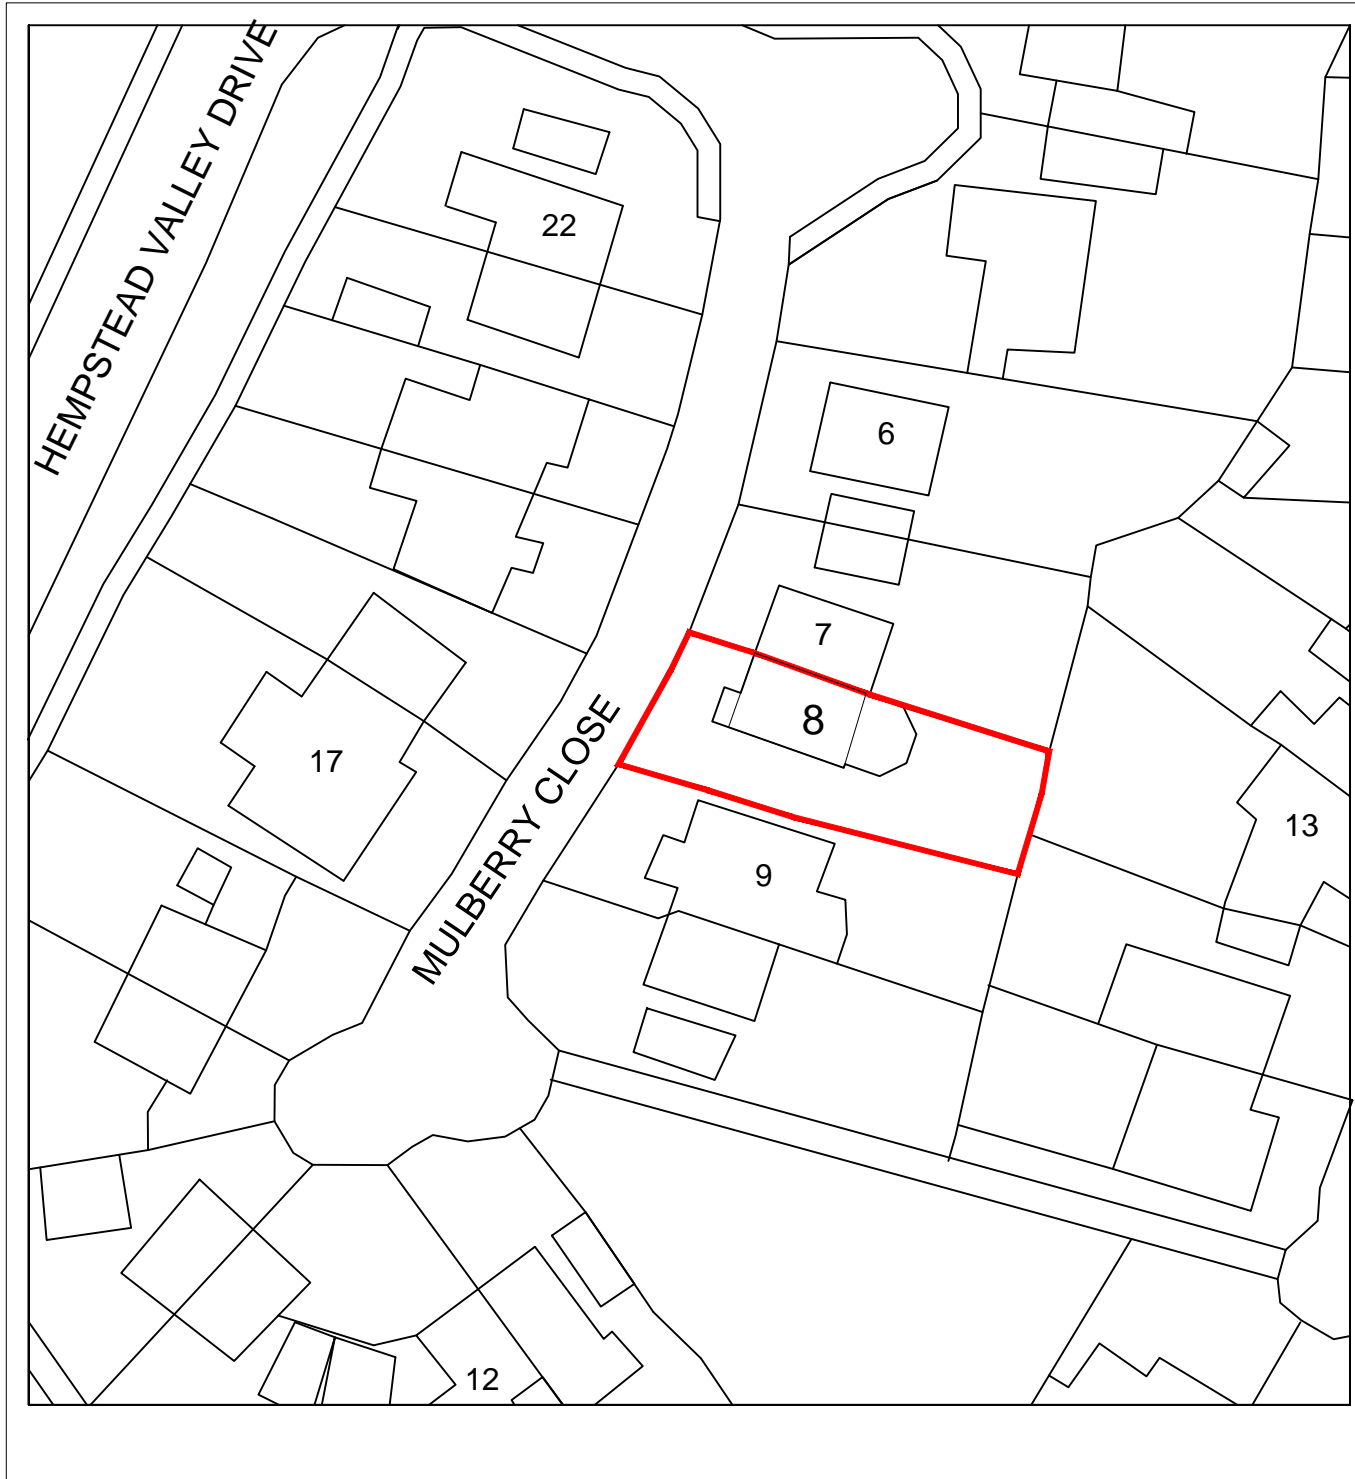

Location Plan

1:1250

Block Plan

1:500

Project Title:  
8 Mulberry Close,  
Hempstead,  
KENT,  
ME7 3SJ

Drawing Title: 8 MC\_00  
Rev: A  
Location and Block plan

18th April 24

Scale As Noted at A3