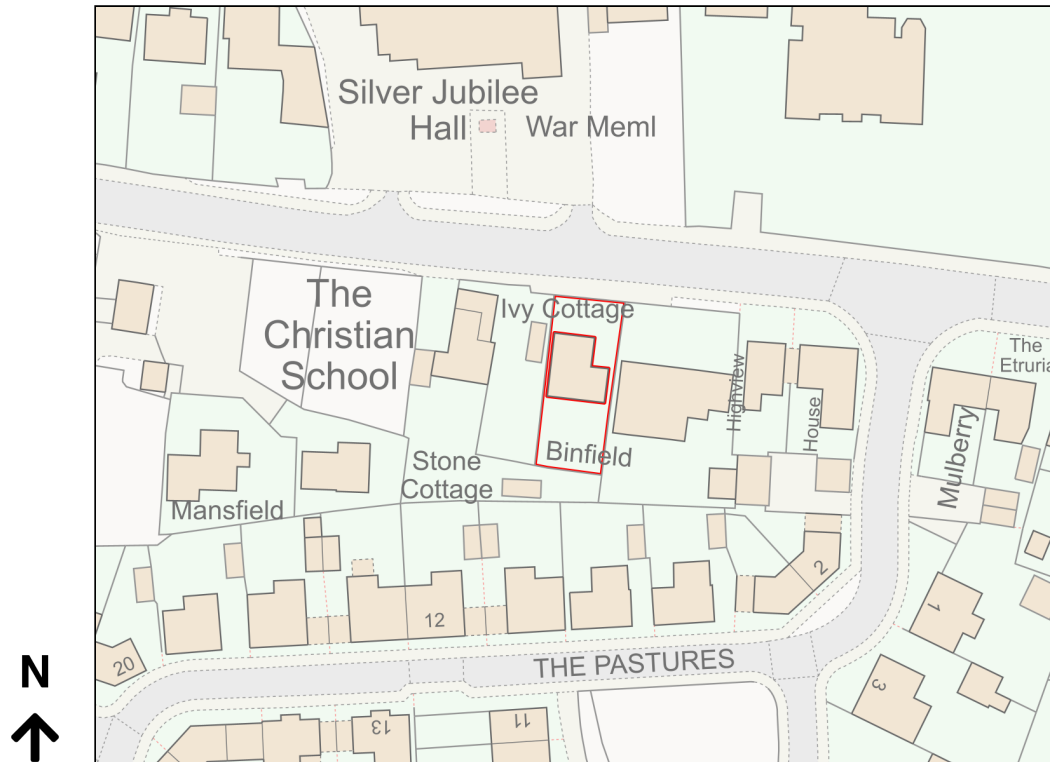

# Location Plan

Site Address: Binfield, Brewers End, Dunmow Road, Takeley, CM22 6QH

Date Produced: 10-Apr-2024

Scale: 1:1250 @A4

Planning Portal Reference: PP-12967684v1