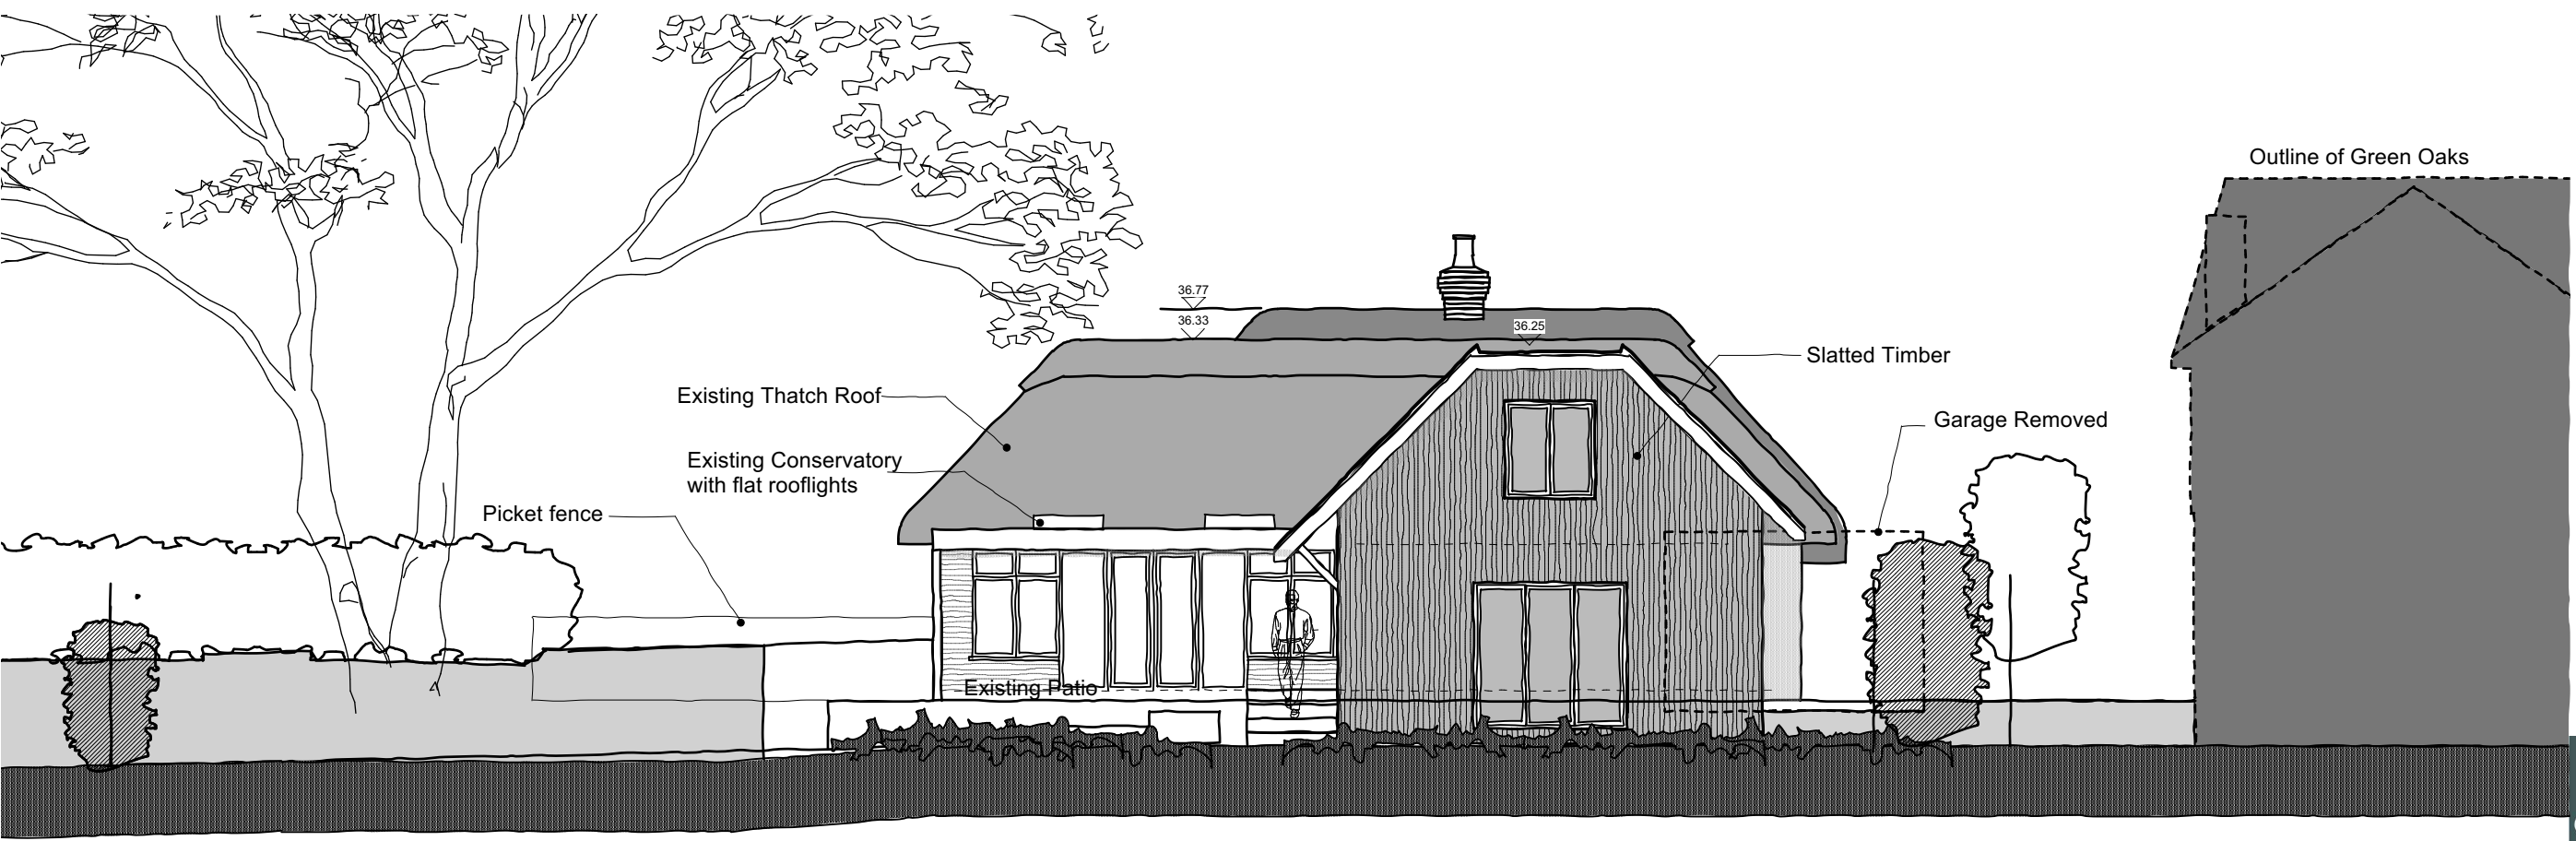

North Elevation