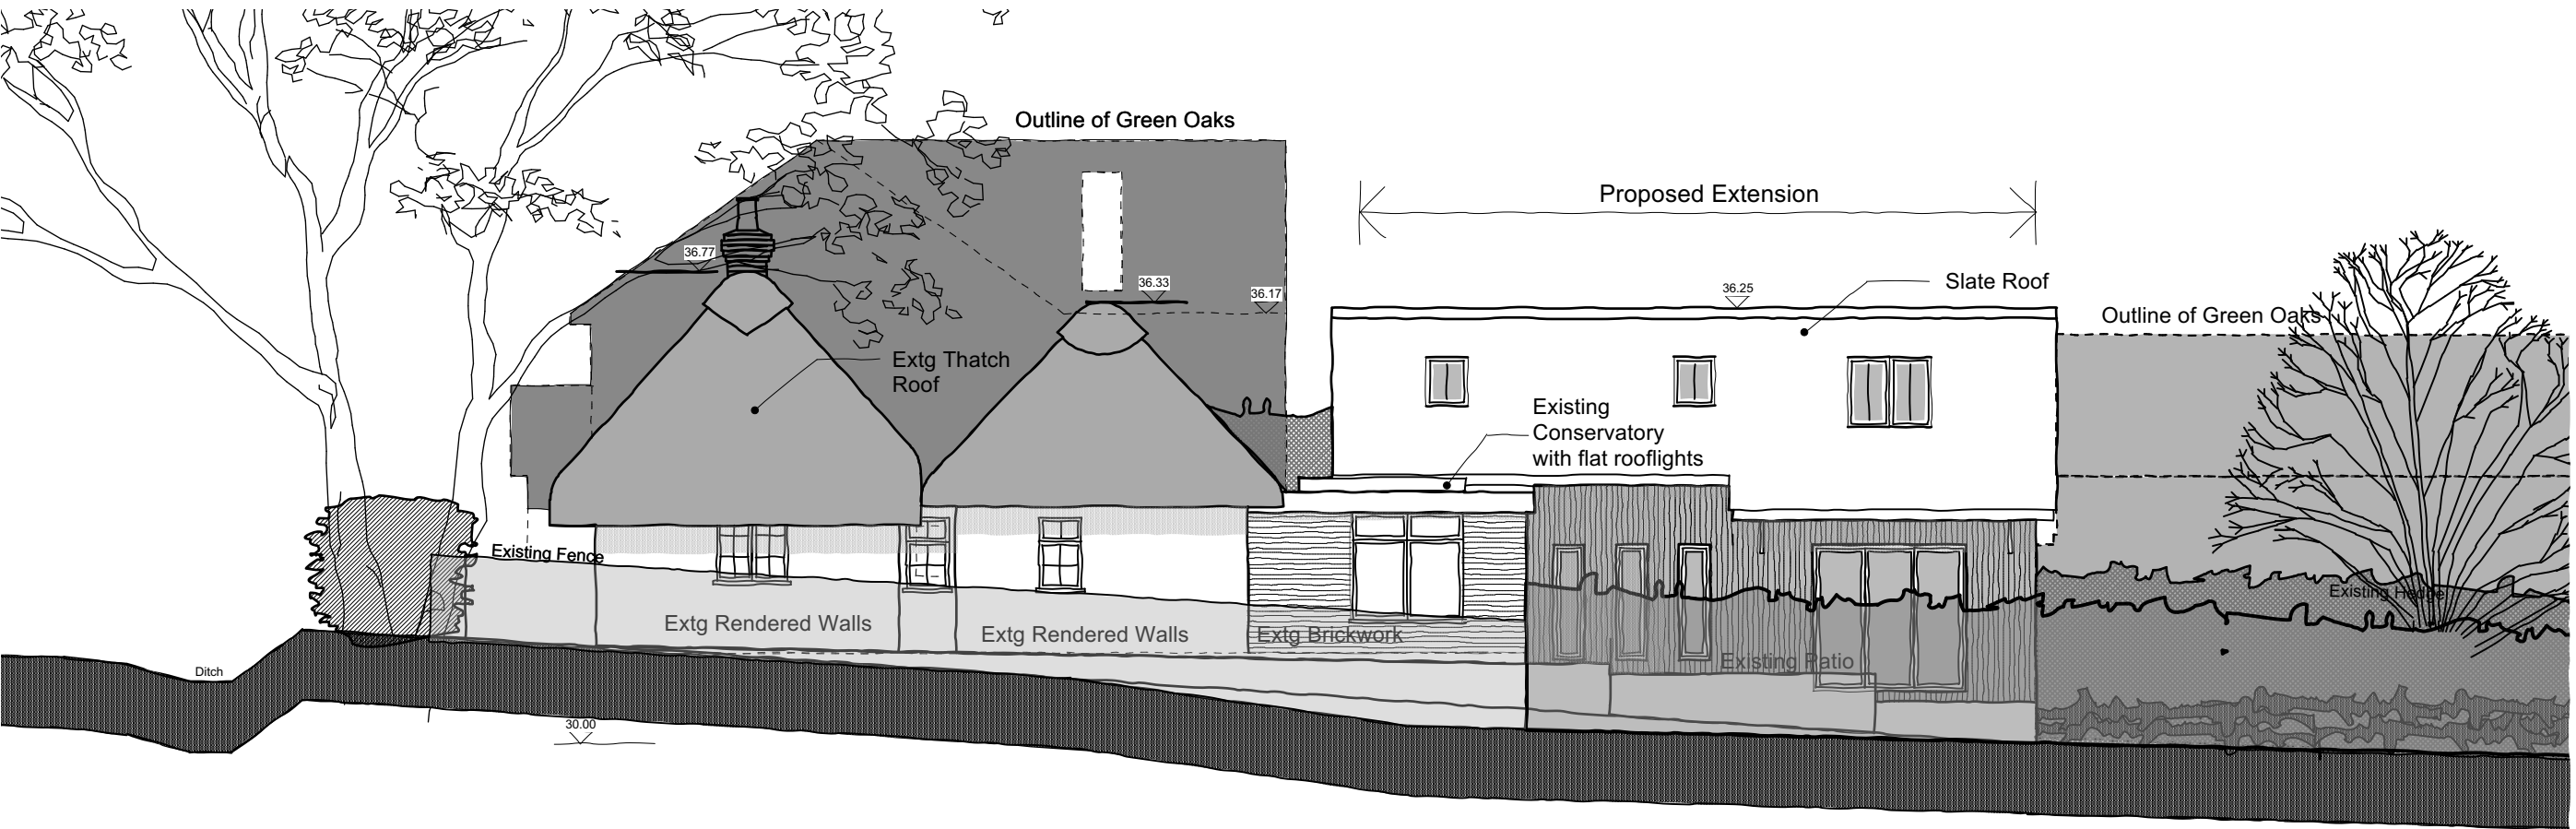

April 2024
db
| Drawn | Created |

Scale - 1:100@A3

8193/P27c Proposed Elevations 1
New Orchard, Bottom Lane, West Wellow SO51 6EZ

8193/P27c Proposed Elevations 1

THE
Genesis Design
STUDIO

CHARTERED ARCHITECTS

MEAD MILL MILL LANE ROMSEY
HAMPSHIRE SO51 8EQ

T: (01794) 519333
F: (01794) 519666
E: mail@thegenesistudiostudio.com

© The Genesis Design Studio Ltd

East Elevation

North Elevation